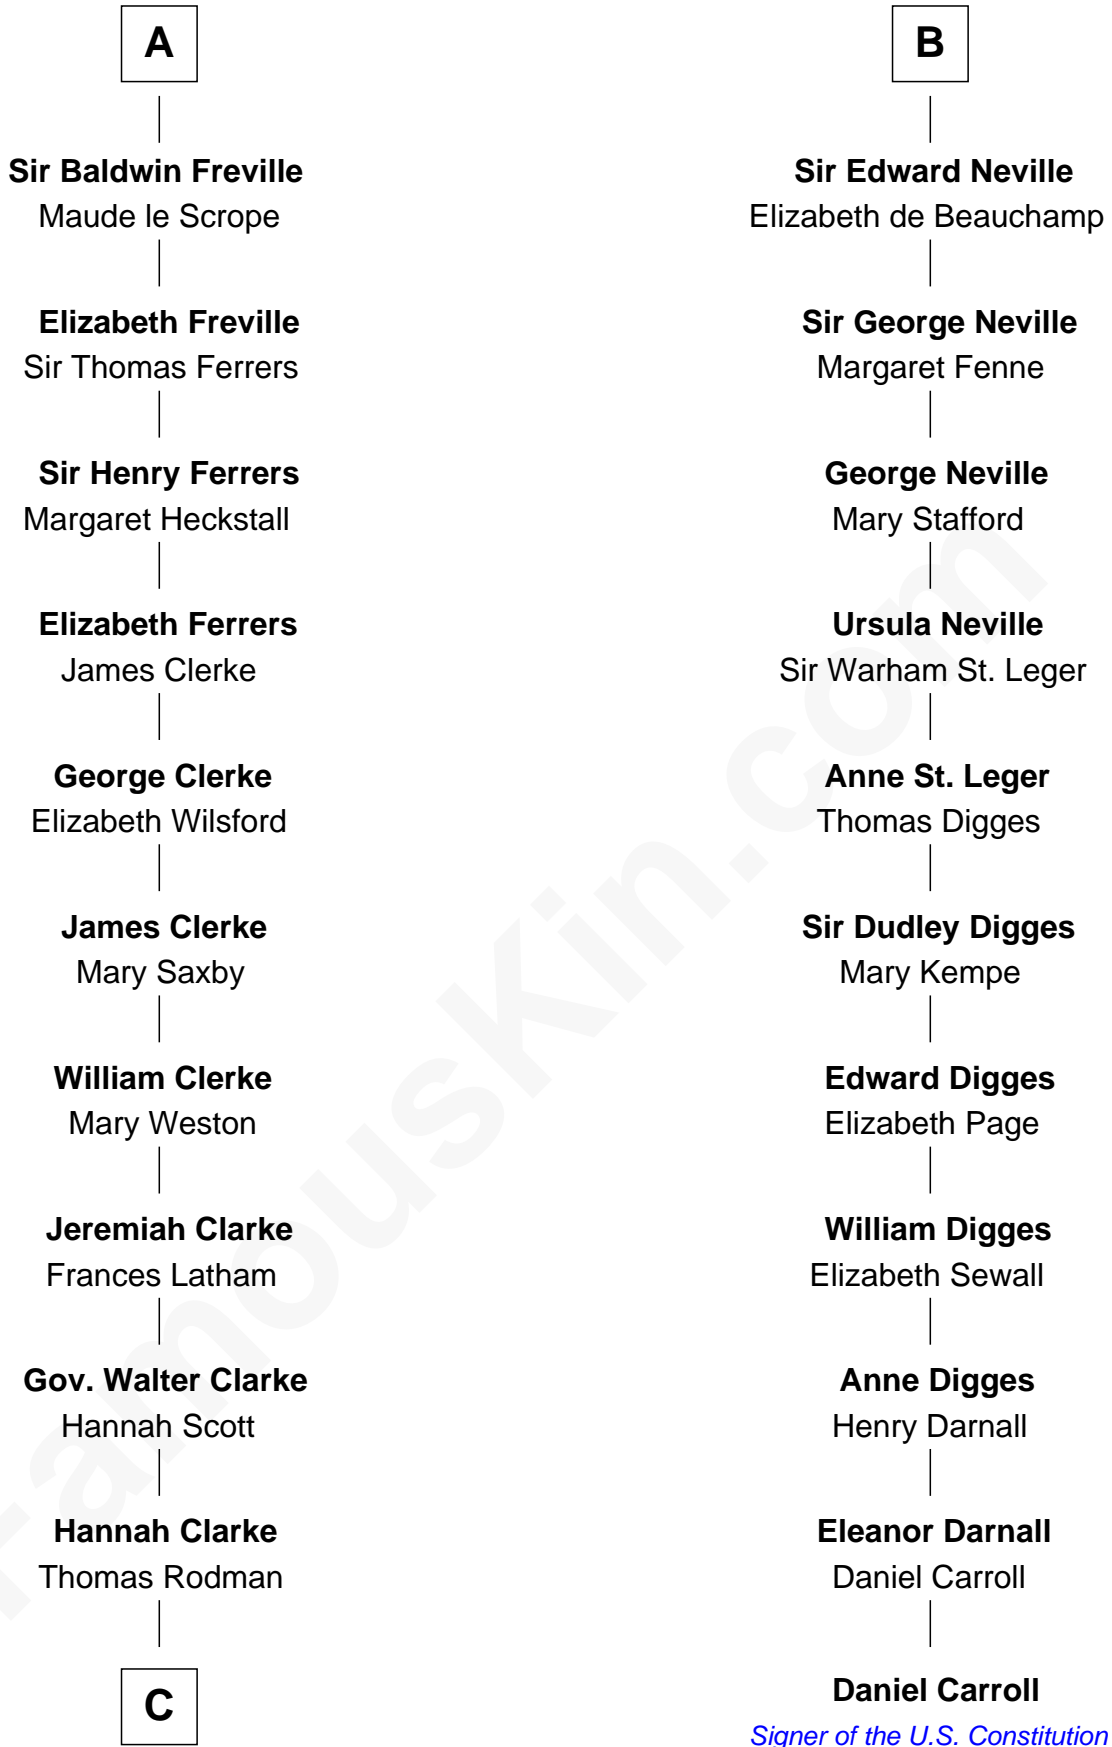

FamousKin.com

Relationship Chart of

Joseph Wharton

Founder of the Wharton School of Business

17th cousin 4 times removed of

Daniel Carroll

Signer of the U.S. Constitution

Henry II, King of England

Ida de Tony

C

—
Samuel Rodman

Mary Willett

—
Thomas Rodman

Mary Borden

—
Hannah Rodman

Samuel Rowland Fisher

—
Deborah Fisher

William Wharton

—
Joseph Wharton

Founder, Wharton School of Business