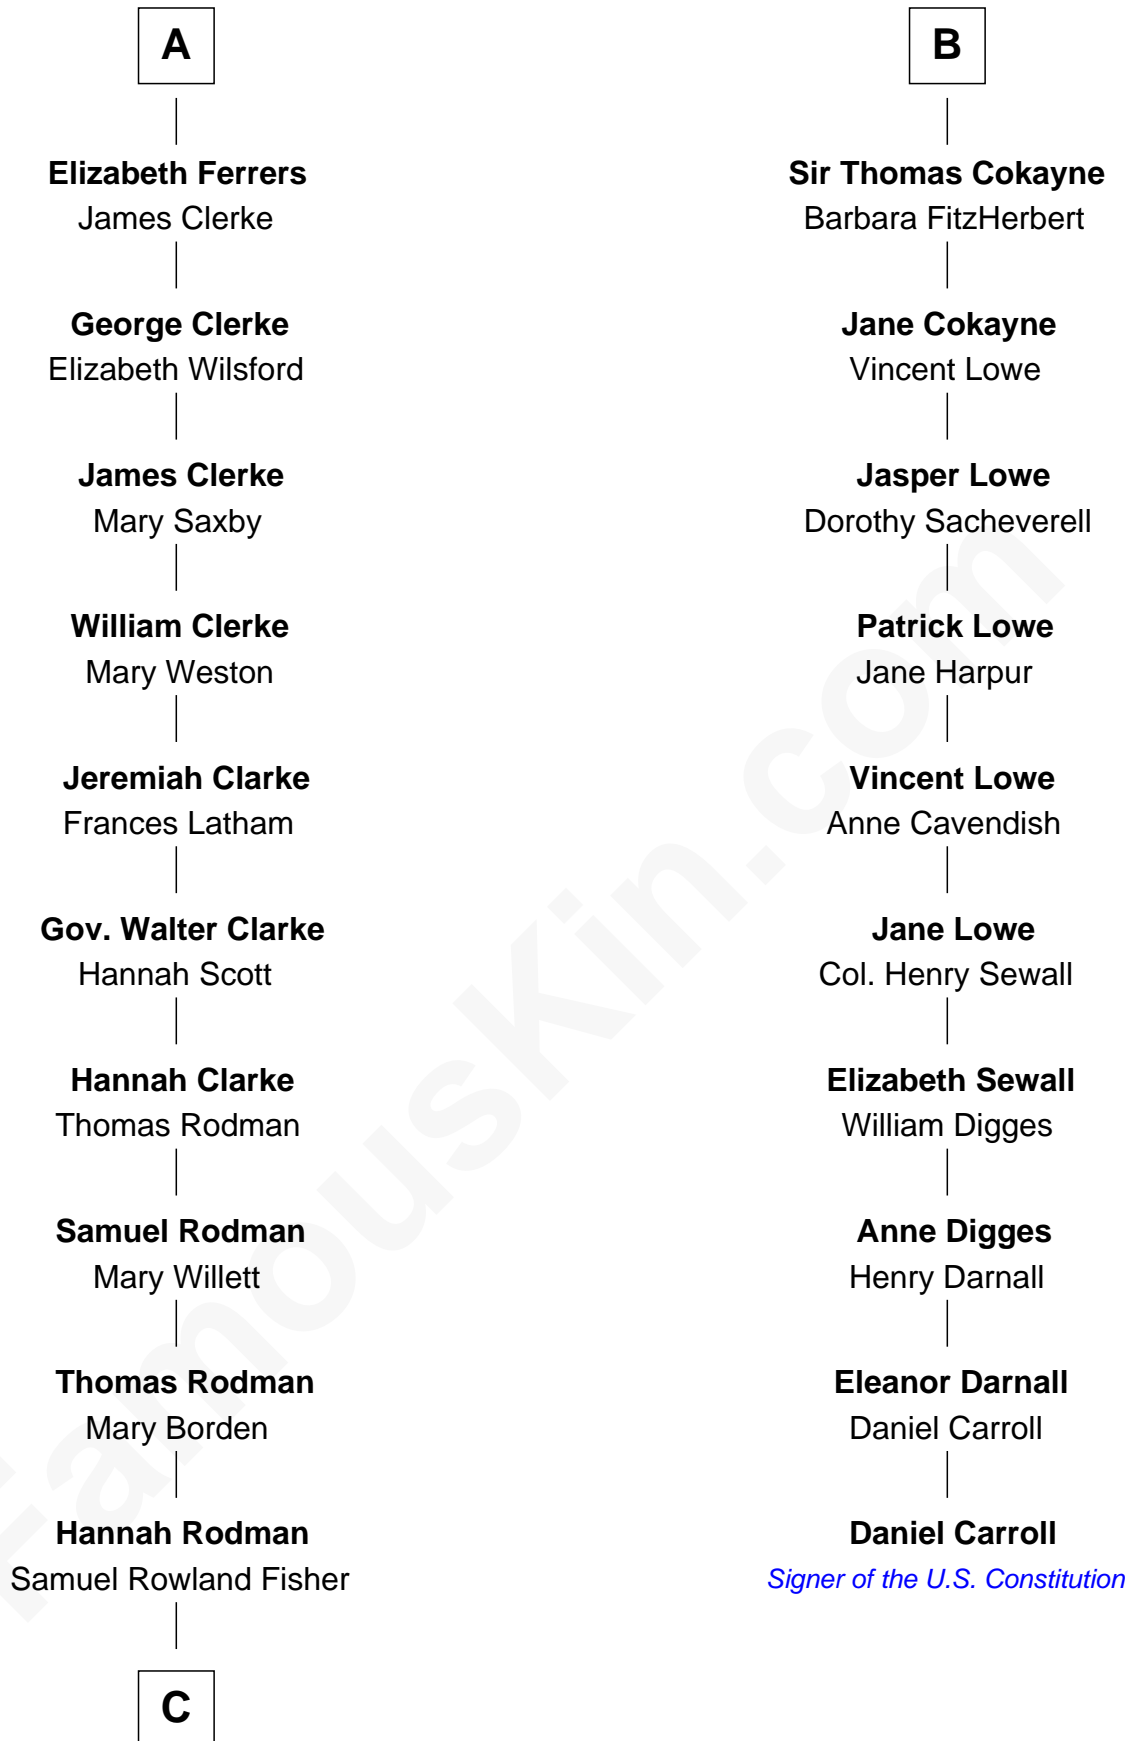

## Relationship Chart of

### Joseph Wharton

*Founder of the Wharton School of Business*

16th cousin 2 times removed of

### Daniel Carroll

*Signer of the U.S. Constitution*

**Sir Robert de Ros**

Isabel de Aubeney

**C**

**Deborah Fisher**  
William Wharton

**Joseph Wharton**

*Founder, Wharton School of Business*

FamousKin.com