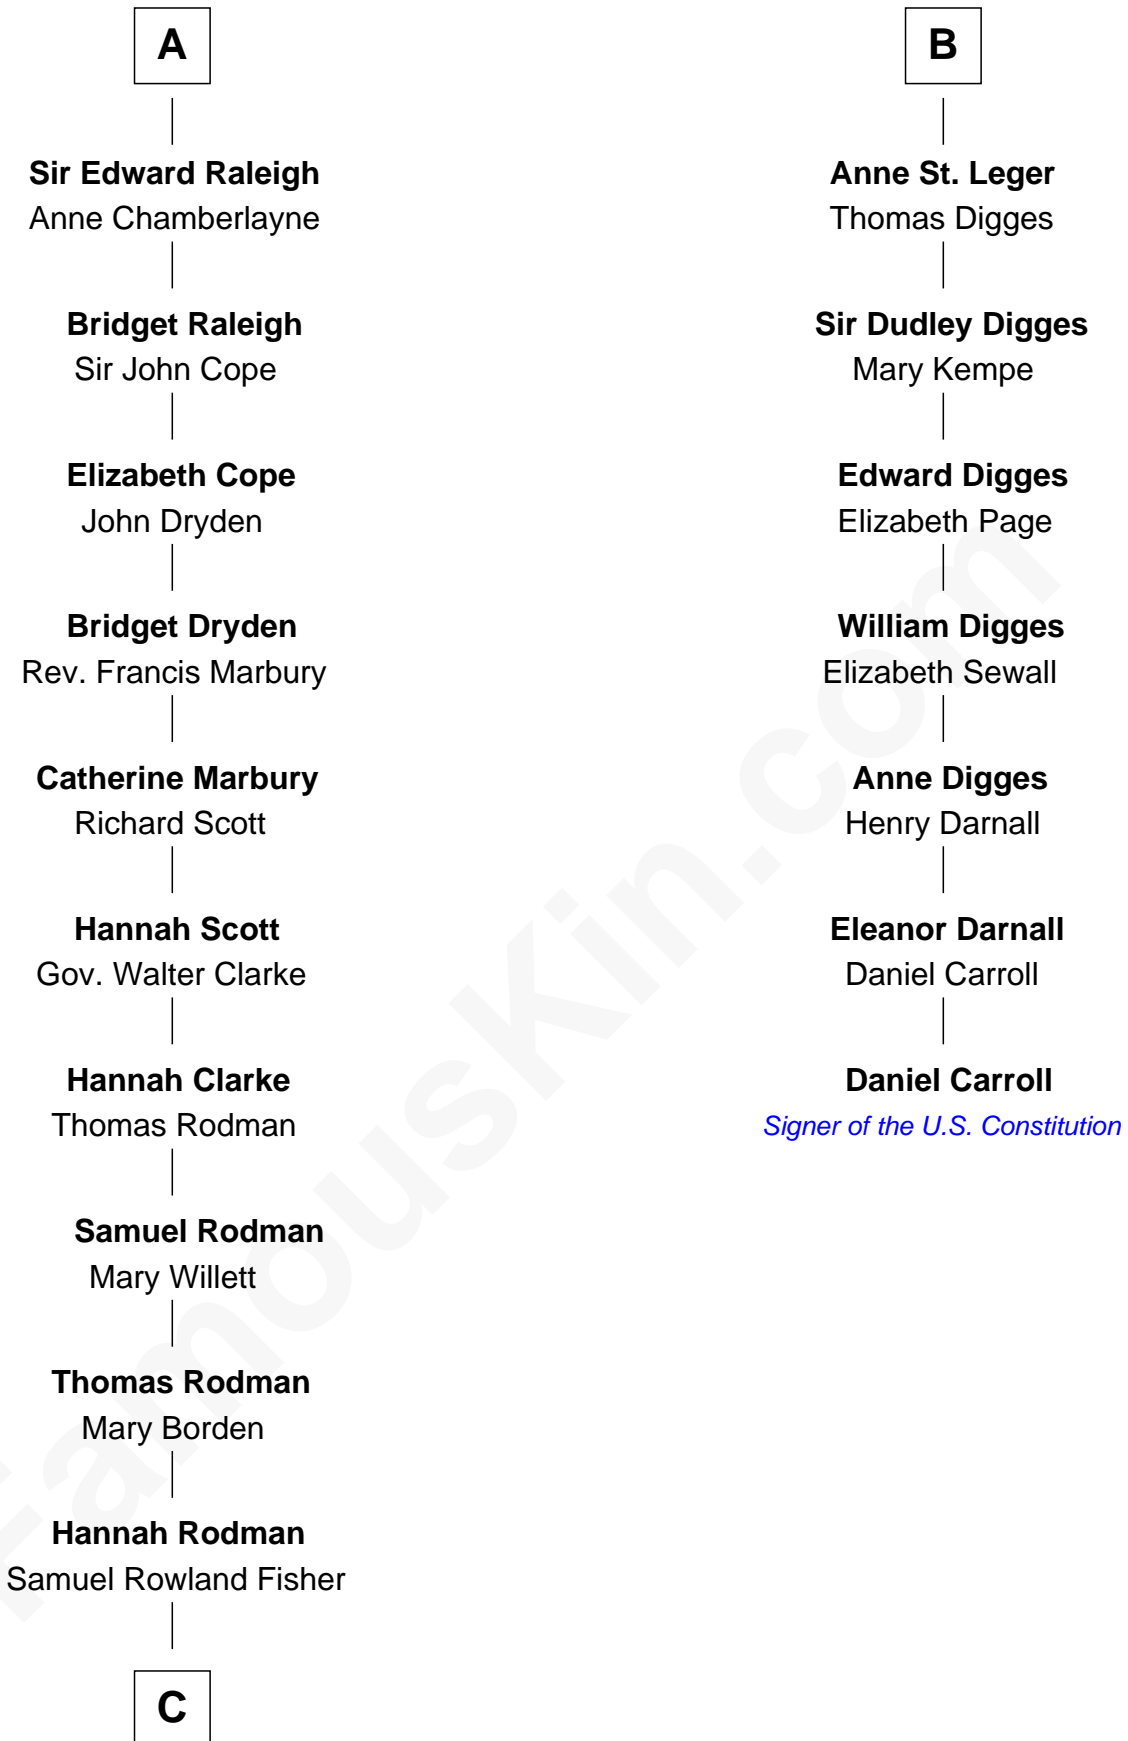

## Relationship Chart of

### Joseph Wharton

Founder of the Wharton School of Business

13th cousin 5 times removed of

**Daniel Carroll**

Signer of the U.S. Constitution

**Sir Hugh I de Audley**

Iseult de Mortimer

**C**

**Deborah Fisher**  
William Wharton

**Joseph Wharton**

*Founder, Wharton School of Business*

FamousKin.com