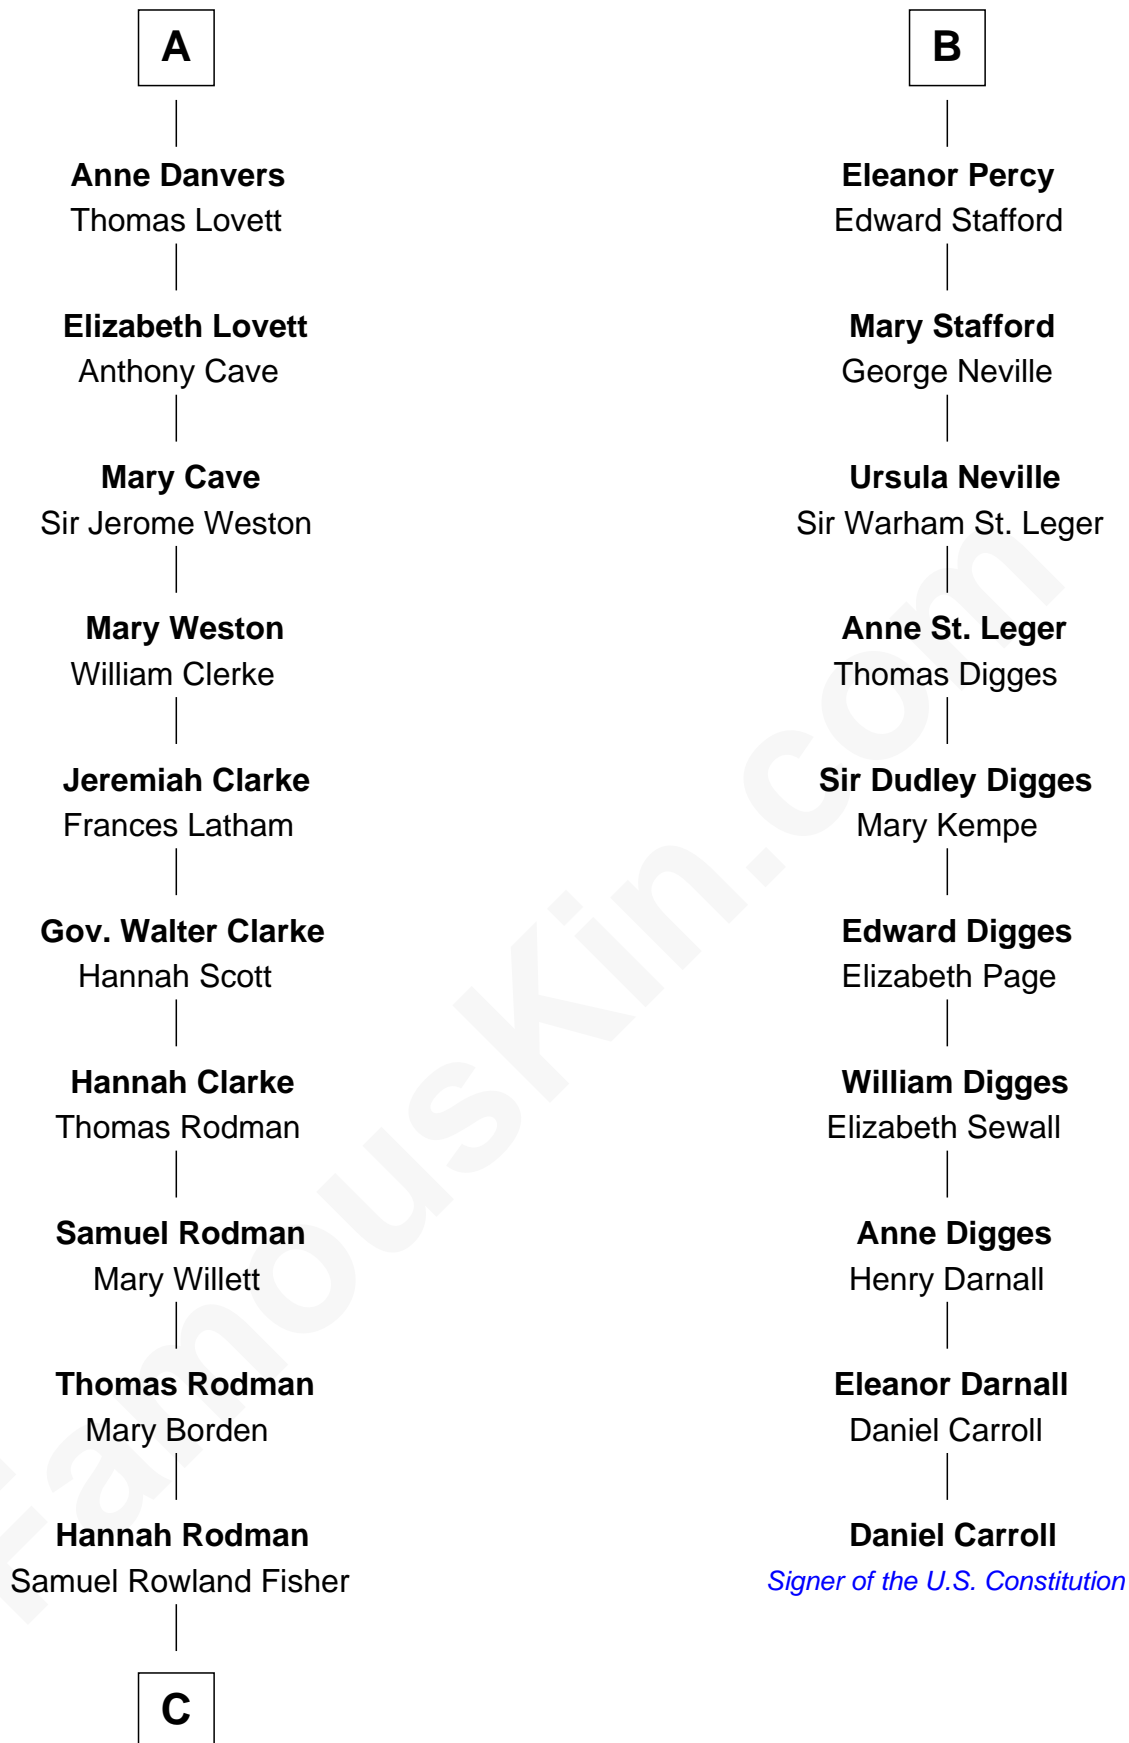

FamousKin.com

Relationship Chart of

Joseph Wharton

Founder of the Wharton School of Business

16th cousin 2 times removed of

Daniel Carroll

Signer of the U.S. Constitution

Sir William de Montagu
Elizabeth de Montfort

Hawise de Montagu
Sir Roger de Bavent

Joan de Bavent
Sir John Dauntsey

John Dauntsey
Elizabeth Beverley

Joan Dauntsey
Sir John Stradling

Edmund Stradling
Elizabeth Arundell

John Stradling
Alice Langford

Anne Stradling
Sir John Danvers

A

William de Montagu
Katherine de Grandison

Philippa de Montagu
Sir Roger de Mortimer

Edmund Mortimer
Philippa Plantagenet

Elizabeth Mortimer
Sir Henry Percy

Sir Henry Percy
Eleanor Neville

Sir Henry Percy
Eleanor Poynings

Henry Percy
Maud Herbert

B

C

Deborah Fisher
William Wharton

Joseph Wharton

Founder, Wharton School of Business

FamousKin.com