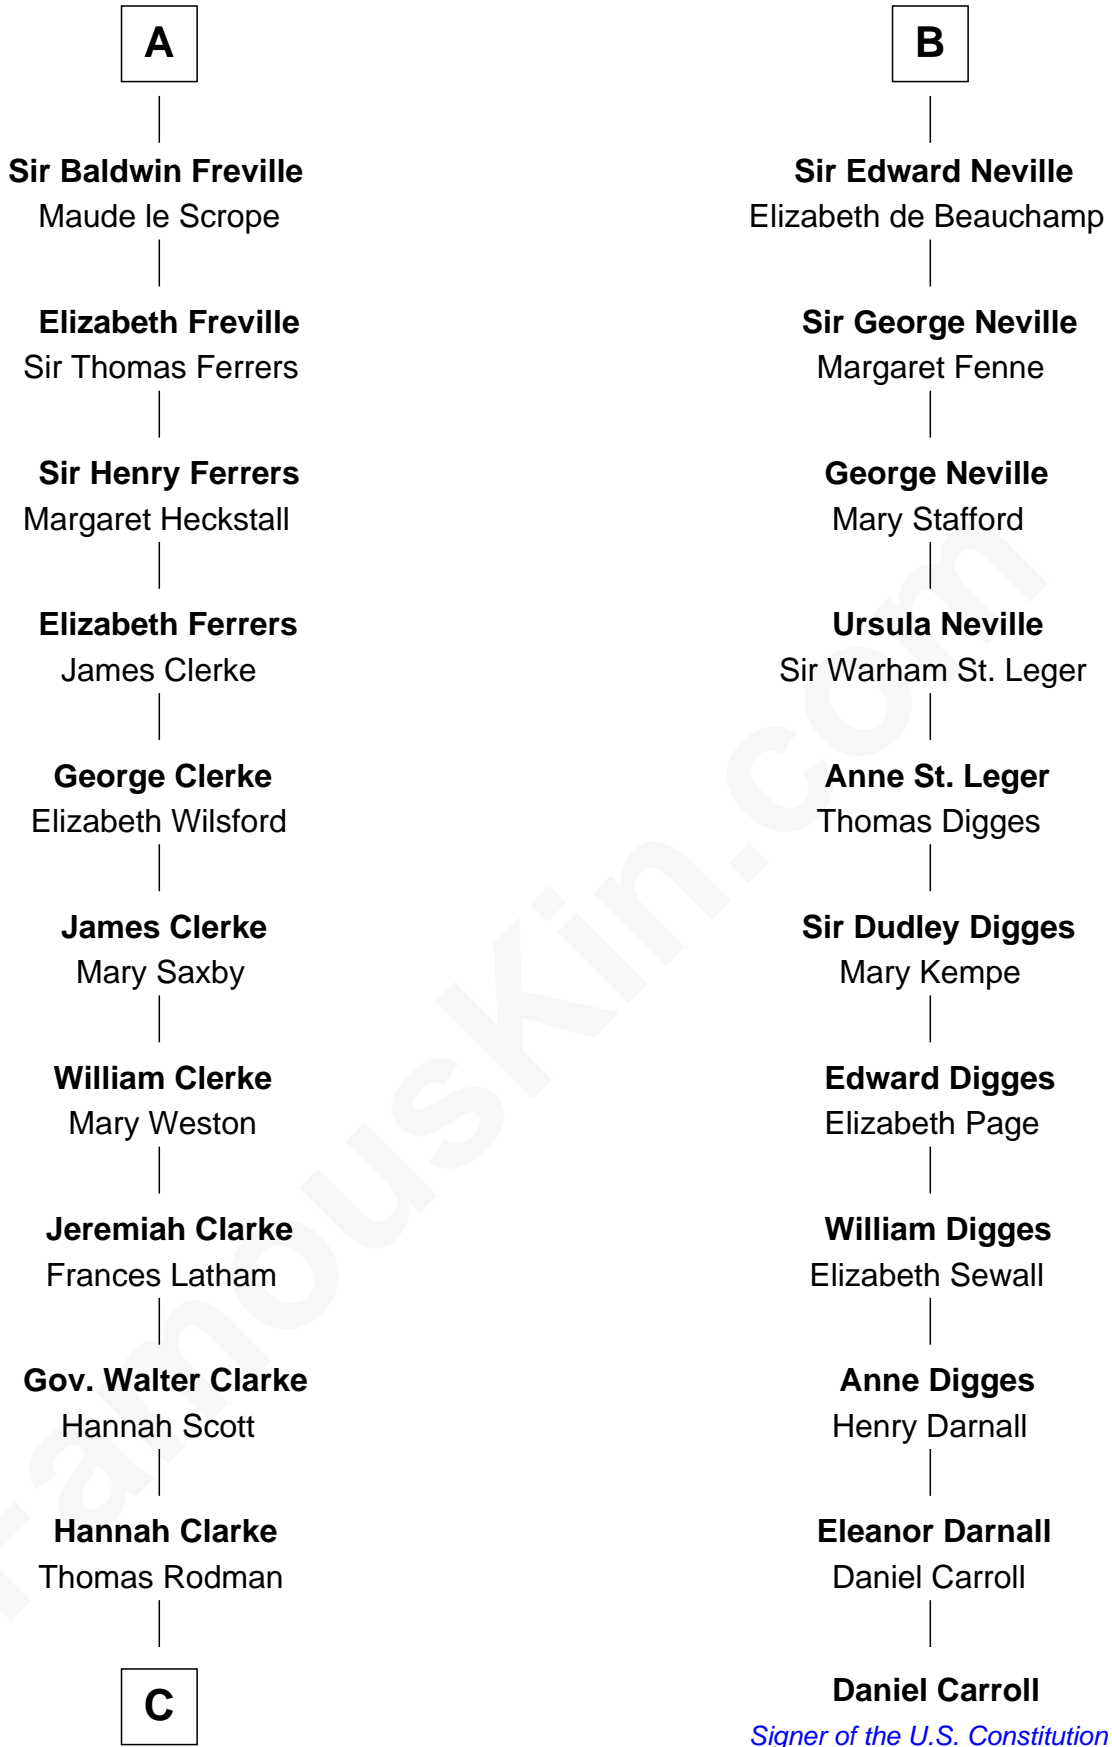

## Relationship Chart of

### Joseph Wharton

*Founder of the Wharton School of Business*

17th cousin 4 times removed of

### Daniel Carroll

*Signer of the U.S. Constitution*

**C**

—  
**Samuel Rodman**

Mary Willett

—  
**Thomas Rodman**

Mary Borden

—  
**Hannah Rodman**

Samuel Rowland Fisher

—  
**Deborah Fisher**

William Wharton

—  
**Joseph Wharton**

*Founder, Wharton School of Business*