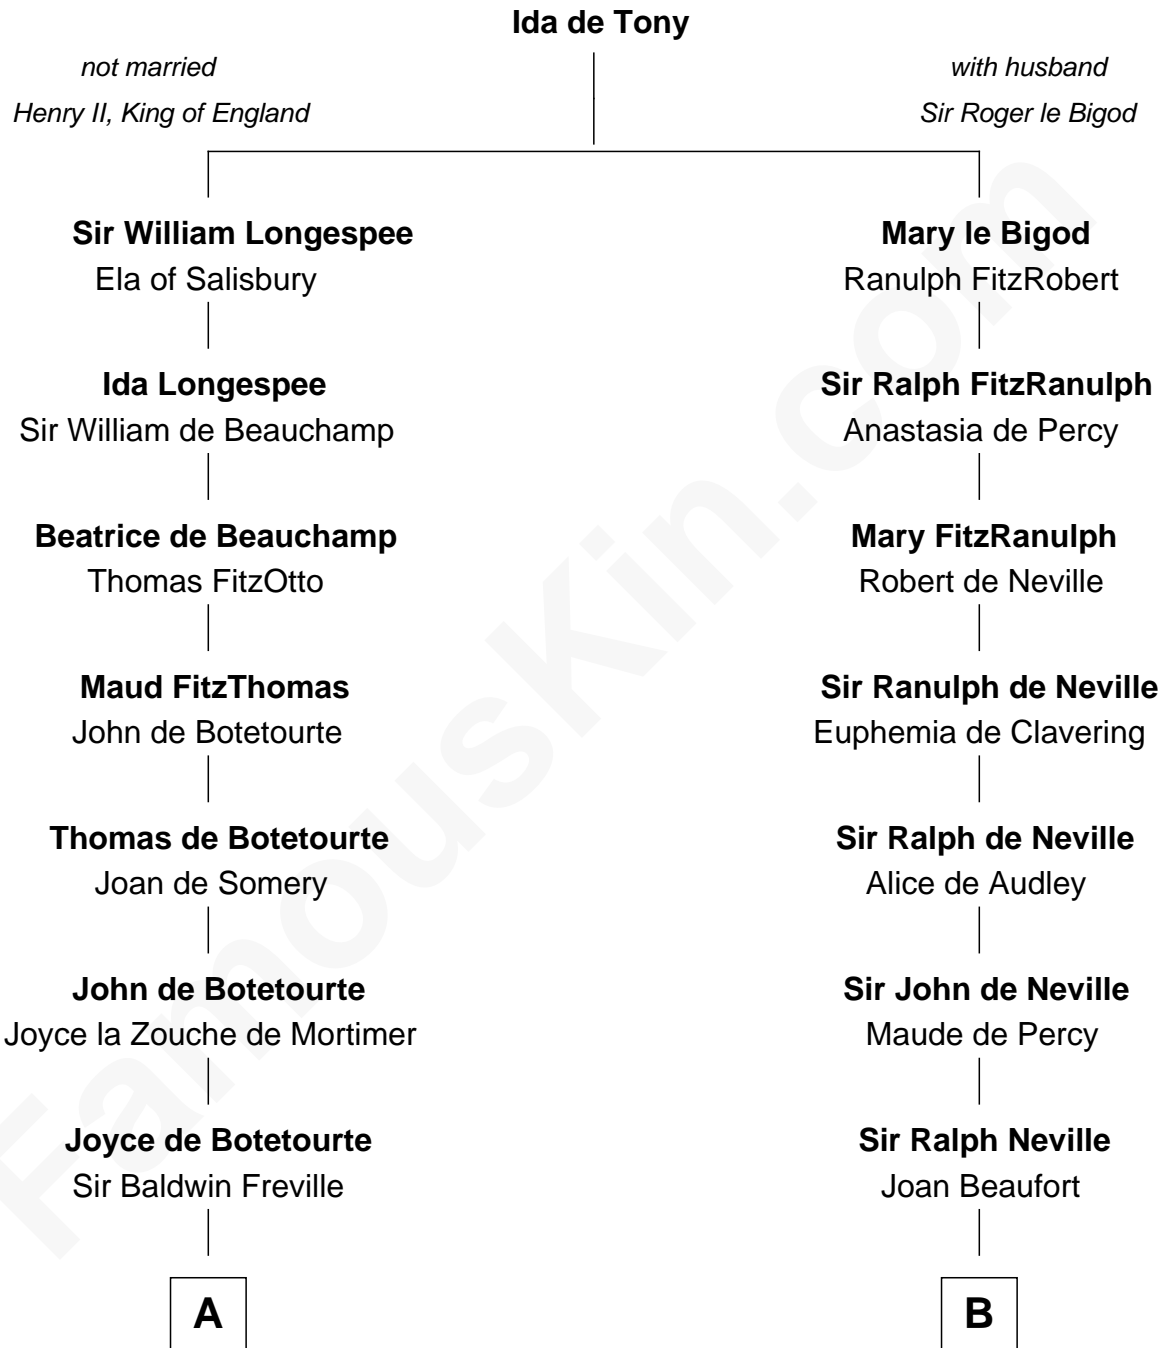

FamousKin.com

Relationship Chart of

Joseph Wharton

Founder of the Wharton School of Business

17th cousin 4 times removed of

Daniel Carroll

Signer of the U.S. Constitution