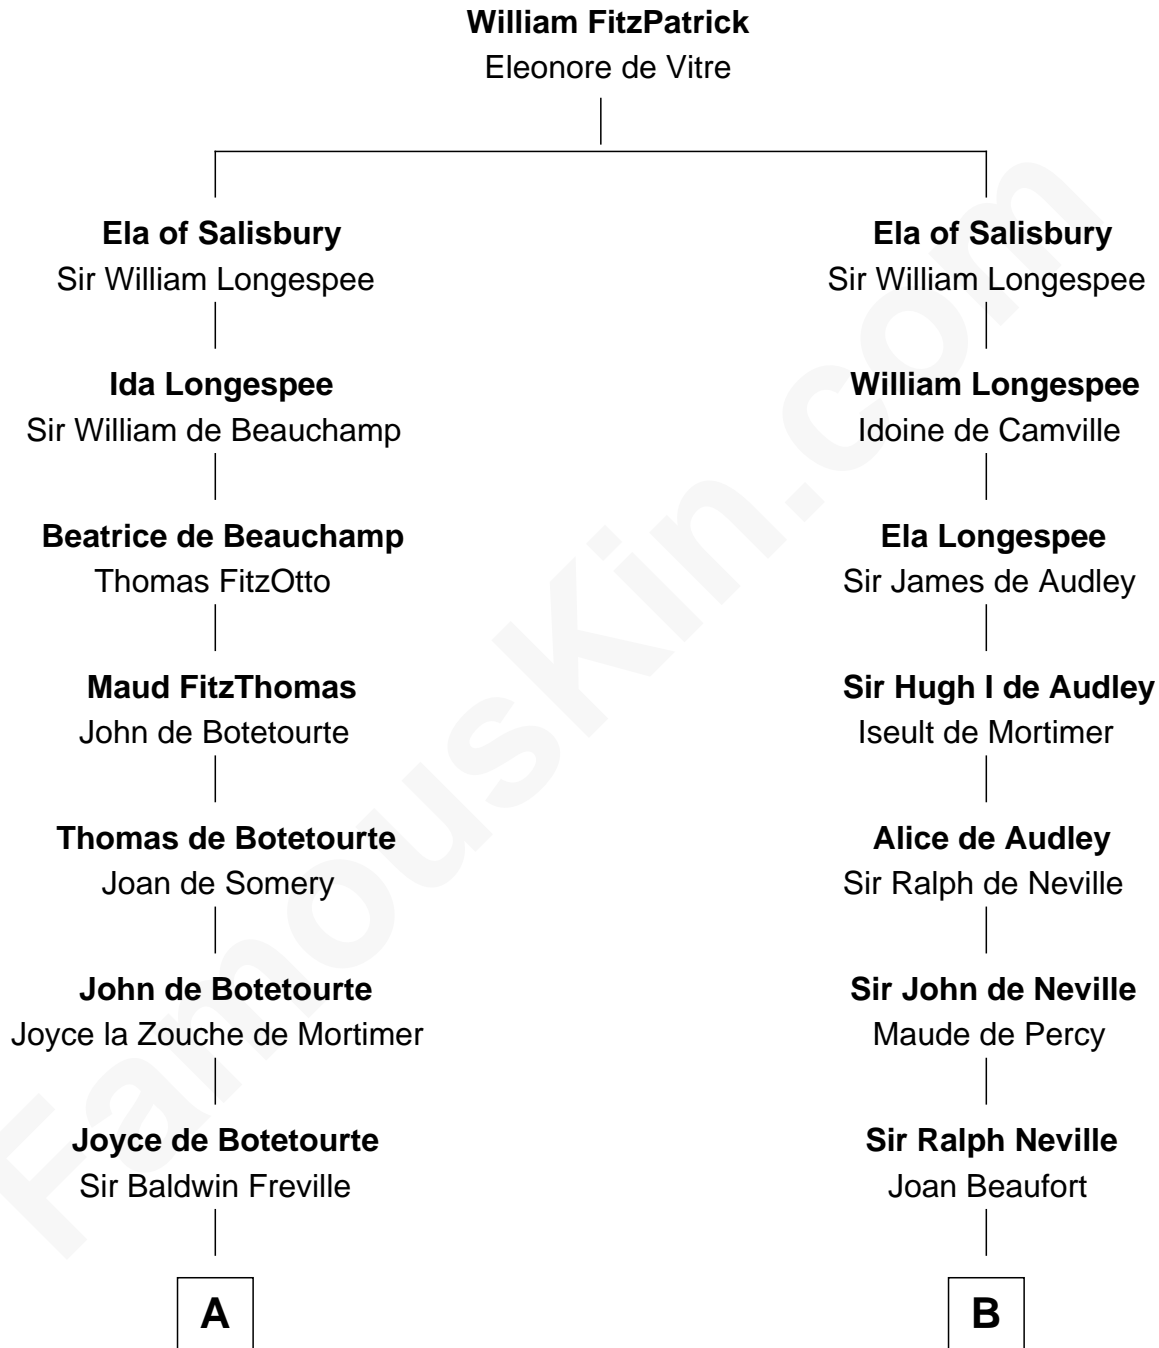

FamousKin.com

Relationship Chart of

Joseph Wharton

Founder of the Wharton School of Business

17th cousin 4 times removed of

Daniel Carroll

Signer of the U.S. Constitution

C

—
Samuel Rodman

Mary Willett

—
Thomas Rodman

Mary Borden

—
Hannah Rodman

Samuel Rowland Fisher

—
Deborah Fisher

William Wharton

—
Joseph Wharton

Founder, Wharton School of Business

FamousKin.com