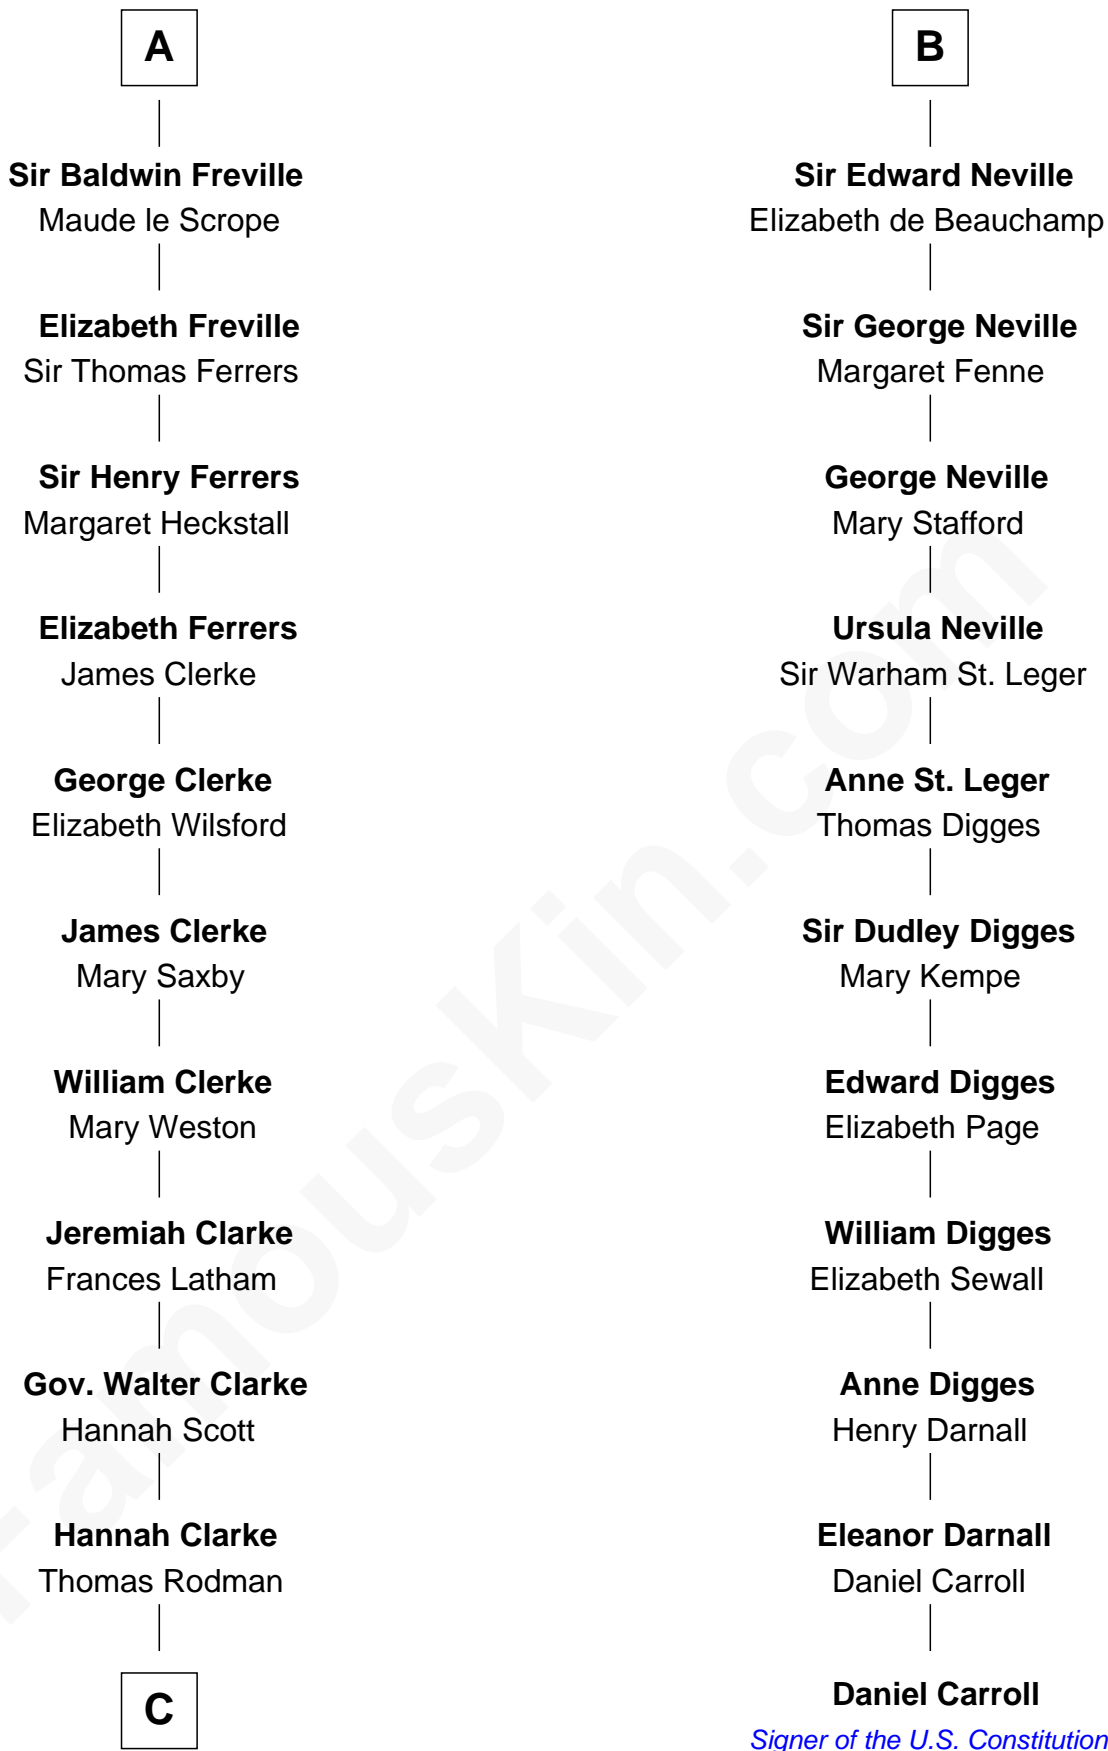

FamousKin.com

Relationship Chart of

Joseph Wharton

Founder of the Wharton School of Business

17th cousin 4 times removed of

Daniel Carroll

Signer of the U.S. Constitution

C

—
Samuel Rodman

Mary Willett

—
Thomas Rodman

Mary Borden

—
Hannah Rodman

Samuel Rowland Fisher

—
Deborah Fisher

William Wharton