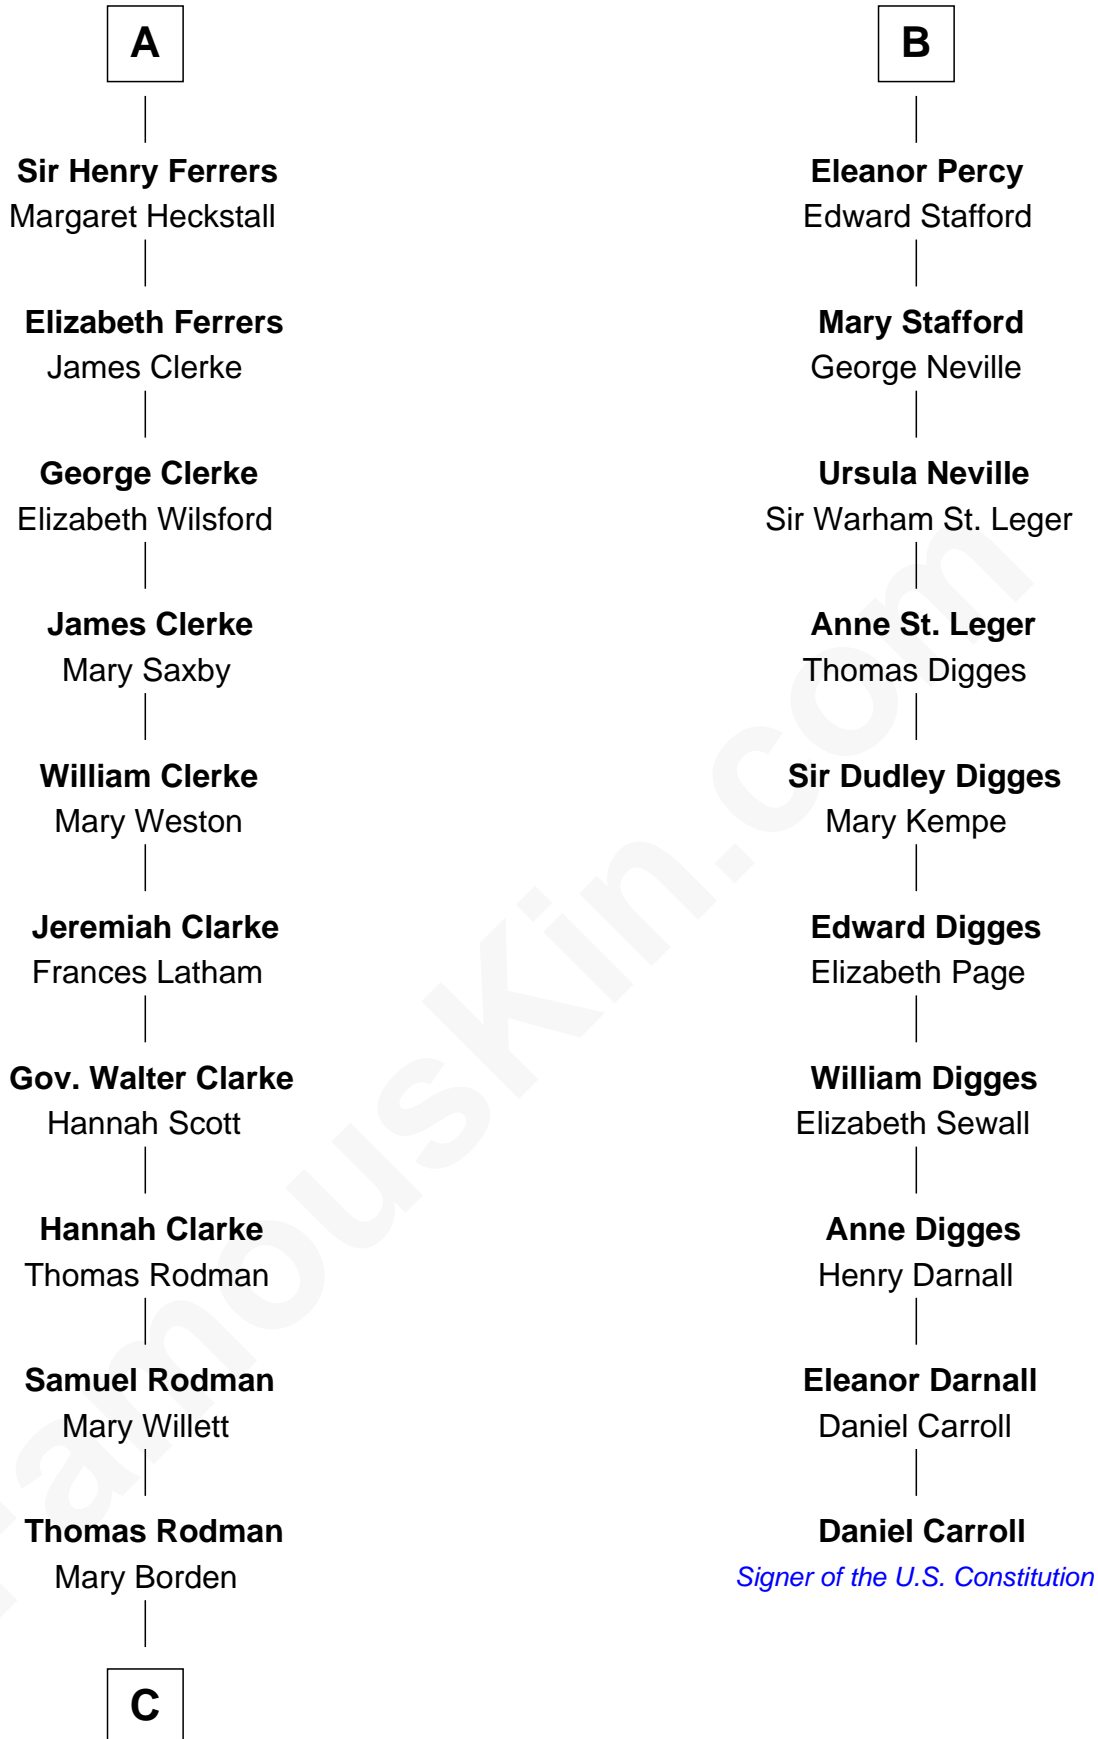

FamousKin.com

Relationship Chart of

Joseph Wharton

Founder of the Wharton School of Business

16th cousin 3 times removed of

Daniel Carroll

Signer of the U.S. Constitution

Sir William de Ferrers

Margaret de Quincy

Sir William de Ferrers

Anne Duward

Sir William de Ferrers

de Segrave

Henry de Ferrers

Isabel de Verdun

Sir William de Ferrers

Eleanor Berkeley

Sir Richard Poynings

Eleanor Poynings

Sir Henry Percy

Henry Percy

Maud Herbert

B

C

—
Hannah Rodman
Samuel Rowland Fisher

—
Deborah Fisher
William Wharton

—
Joseph Wharton
Founder, Wharton School of Business

FamousKin.com