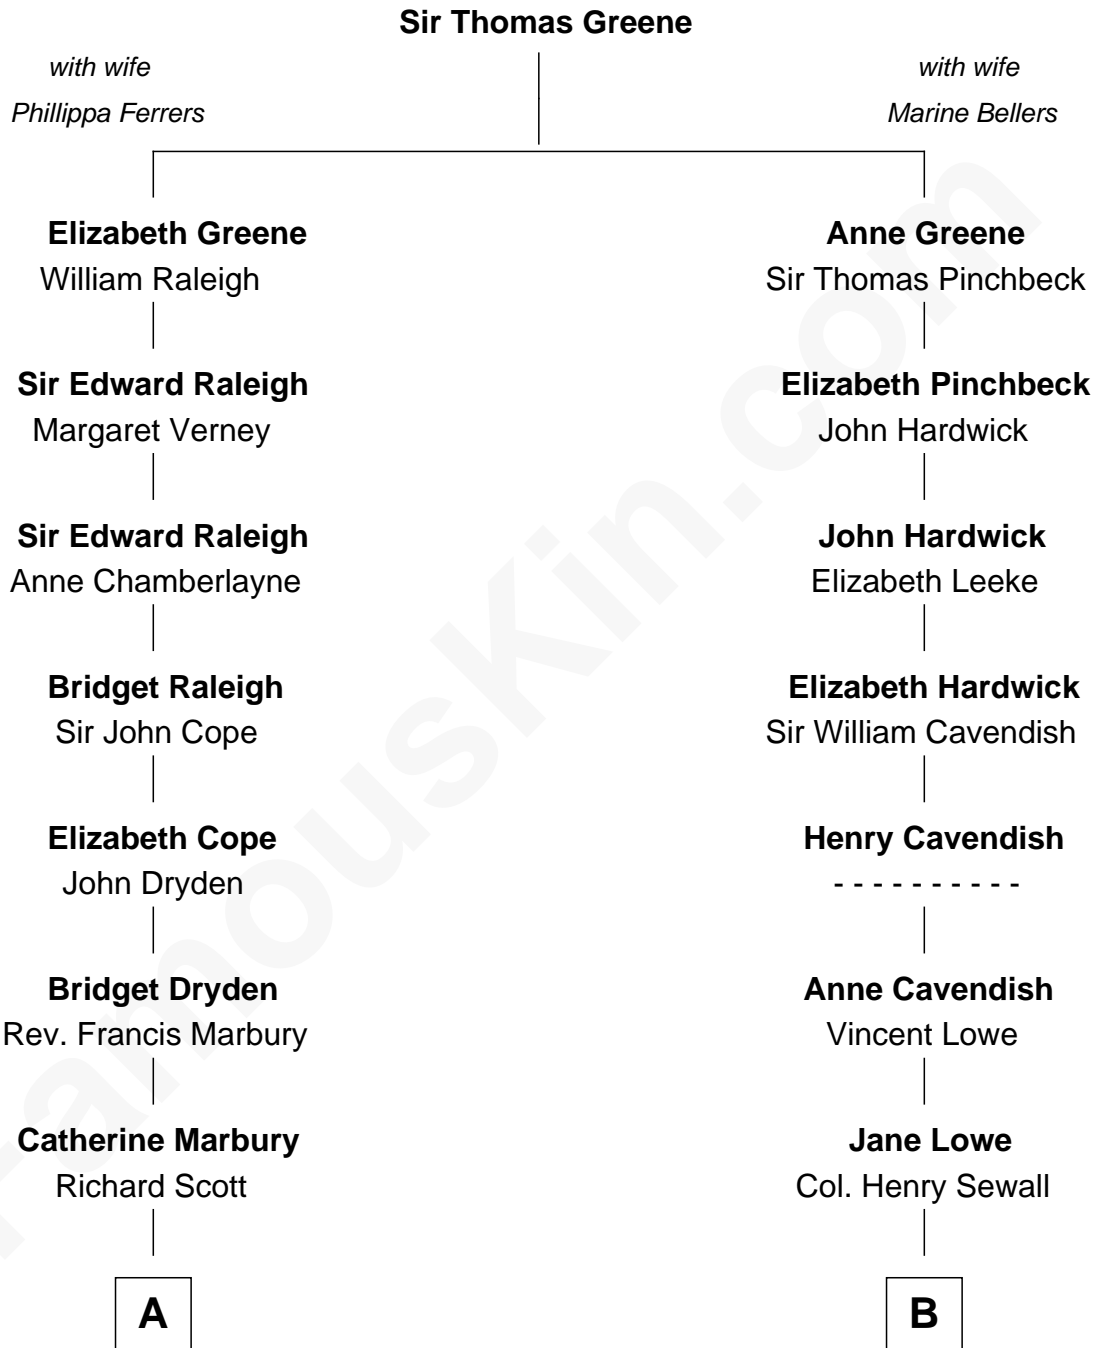

FamousKin.com

Relationship Chart of

Joseph Wharton

Founder of the Wharton School of Business

10th cousin 3 times removed of

Daniel Carroll

Signer of the U.S. Constitution

A

Hannah Scott
Gov. Walter Clarke

Hannah Clarke
Thomas Rodman

Samuel Rodman
Mary Willett

Thomas Rodman
Mary Borden

Hannah Rodman
Samuel Rowland Fisher

Deborah Fisher
William Wharton

Joseph Wharton
Founder, Wharton School of Business