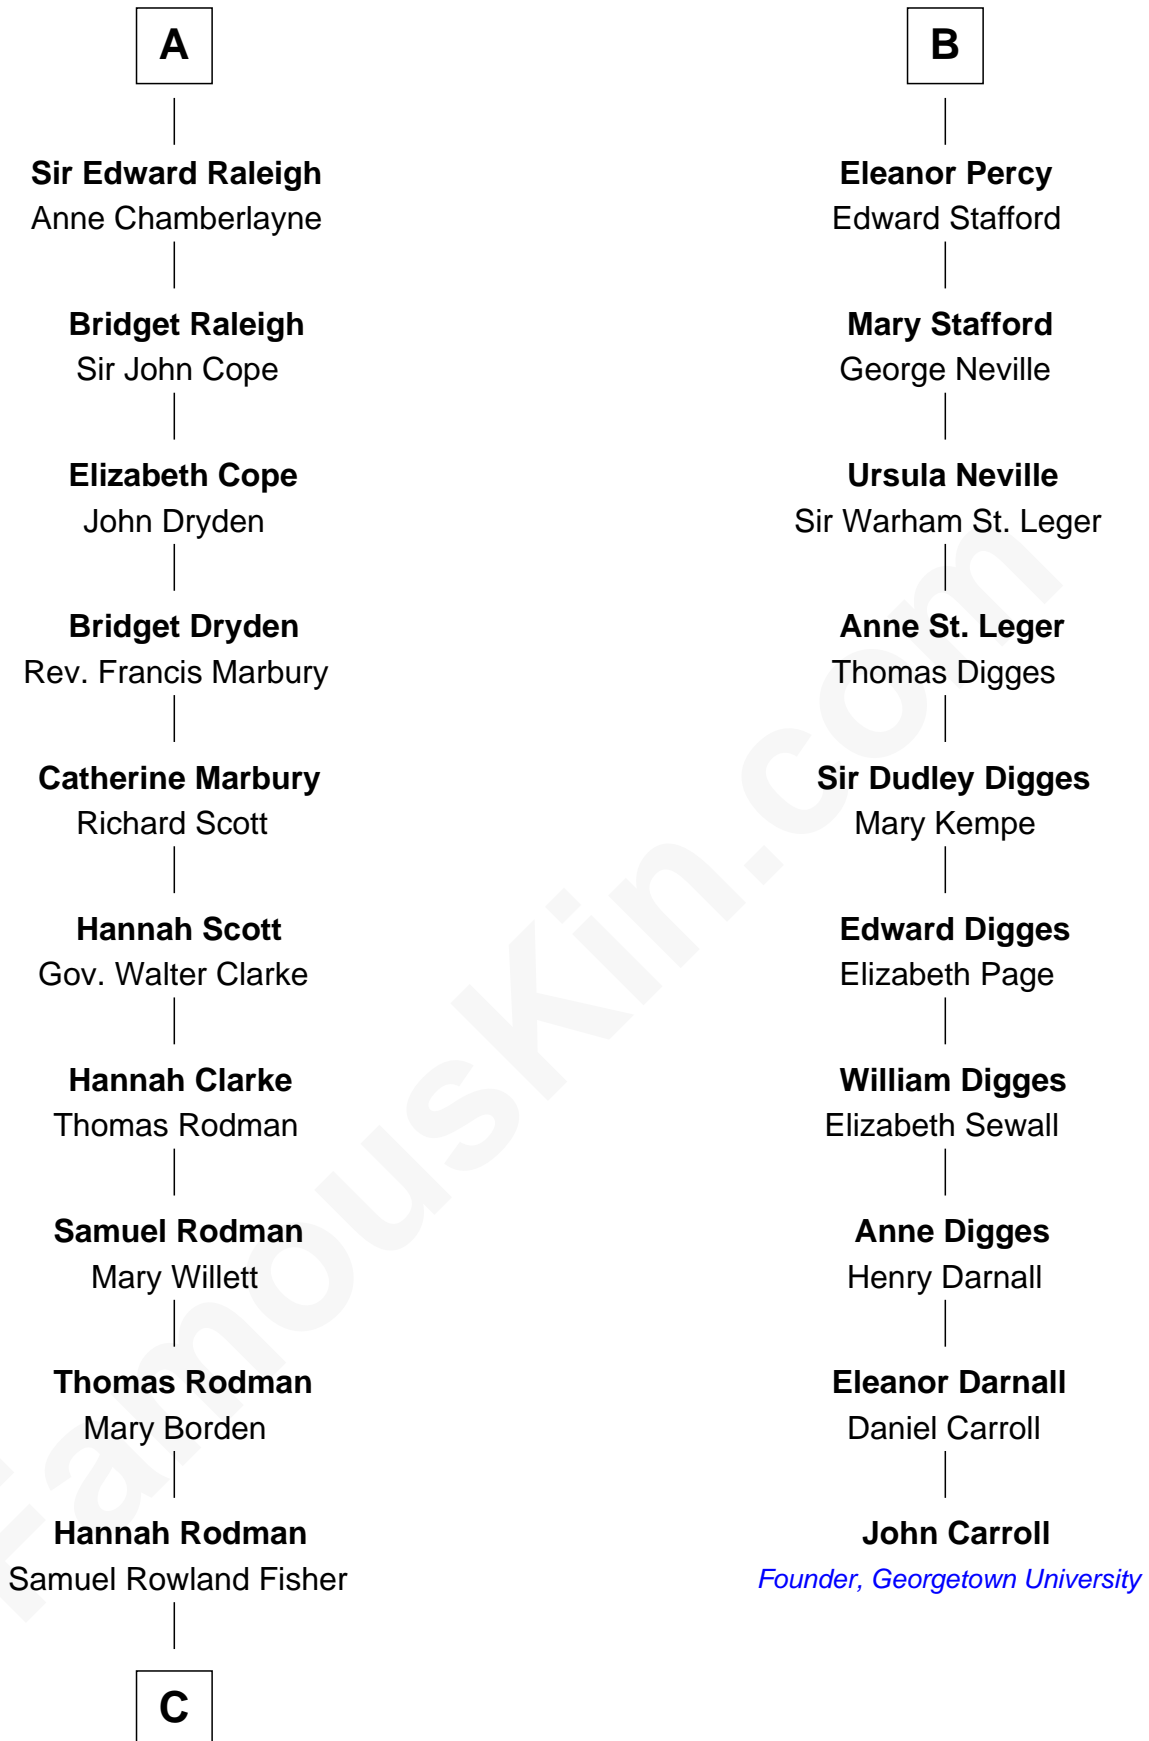

## Relationship Chart of

### Joseph Wharton

*Founder of the Wharton School of Business*

**16th cousin 2 times removed of**

### John Carroll

*Founder of Georgetown University*

**C**

**Deborah Fisher**  
William Wharton

**Joseph Wharton**

*Founder, Wharton School of Business*

FamousKin.com