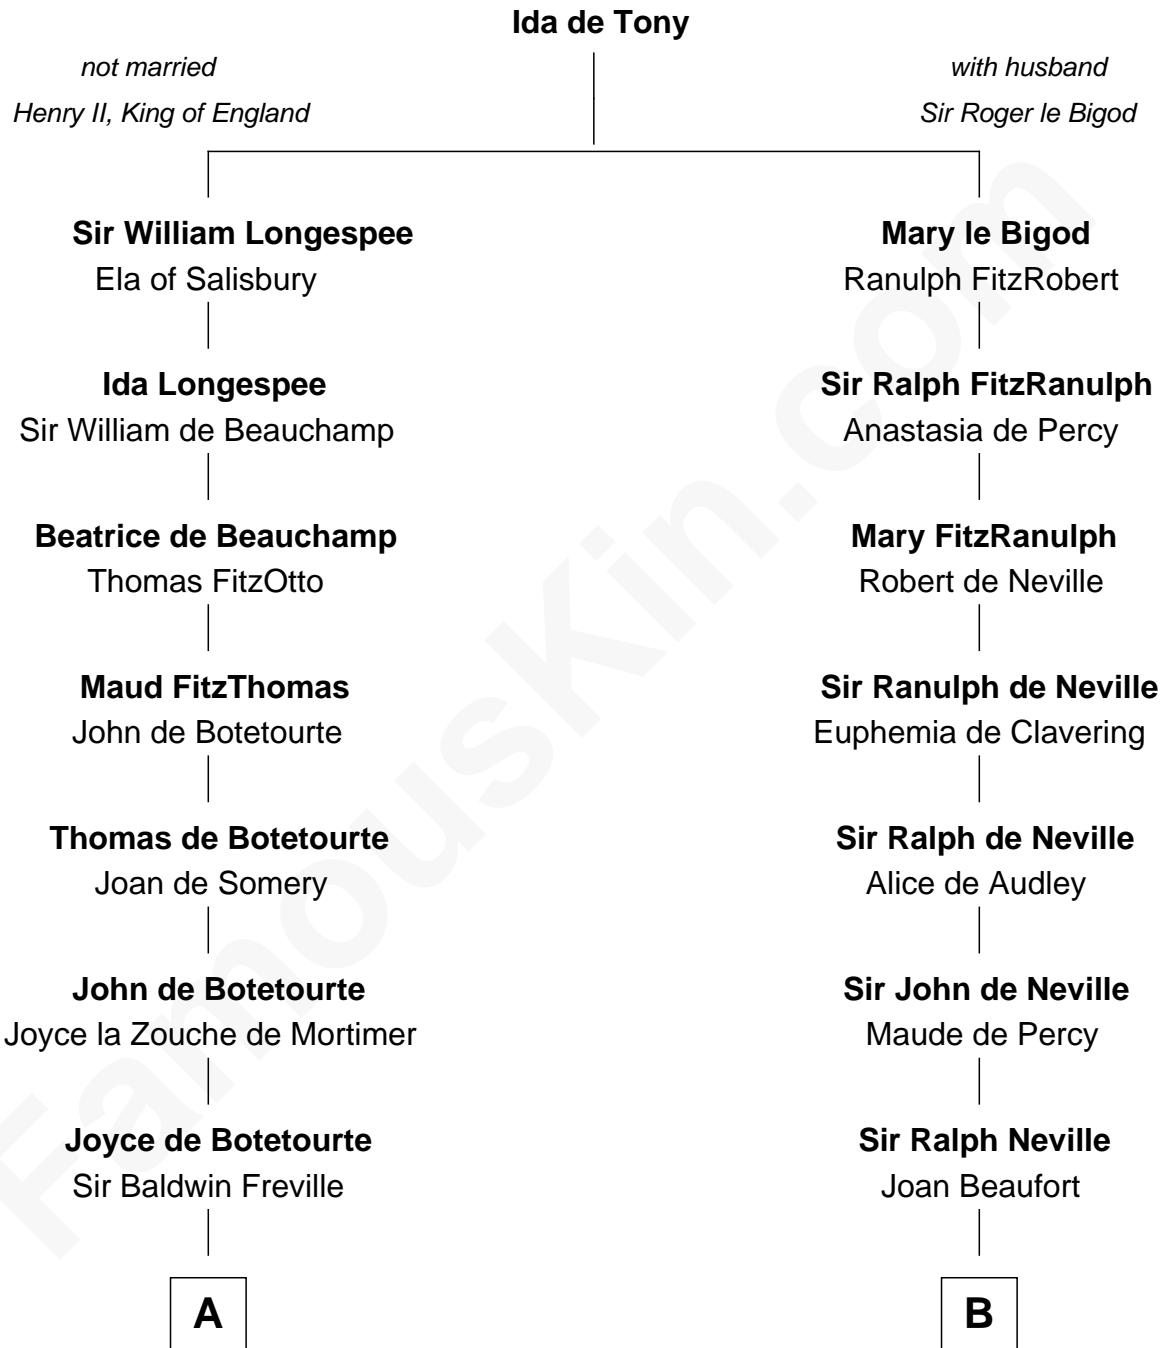

FamousKin.com

Relationship Chart of

Joseph Wharton

Founder of the Wharton School of Business

17th cousin 4 times removed of

John Carroll

Founder of Georgetown University

C

—
Samuel Rodman

Mary Willett

—
Thomas Rodman

Mary Borden

—
Hannah Rodman

Samuel Rowland Fisher

—
Deborah Fisher

William Wharton

—
Joseph Wharton

Founder, Wharton School of Business

FamousKin.com