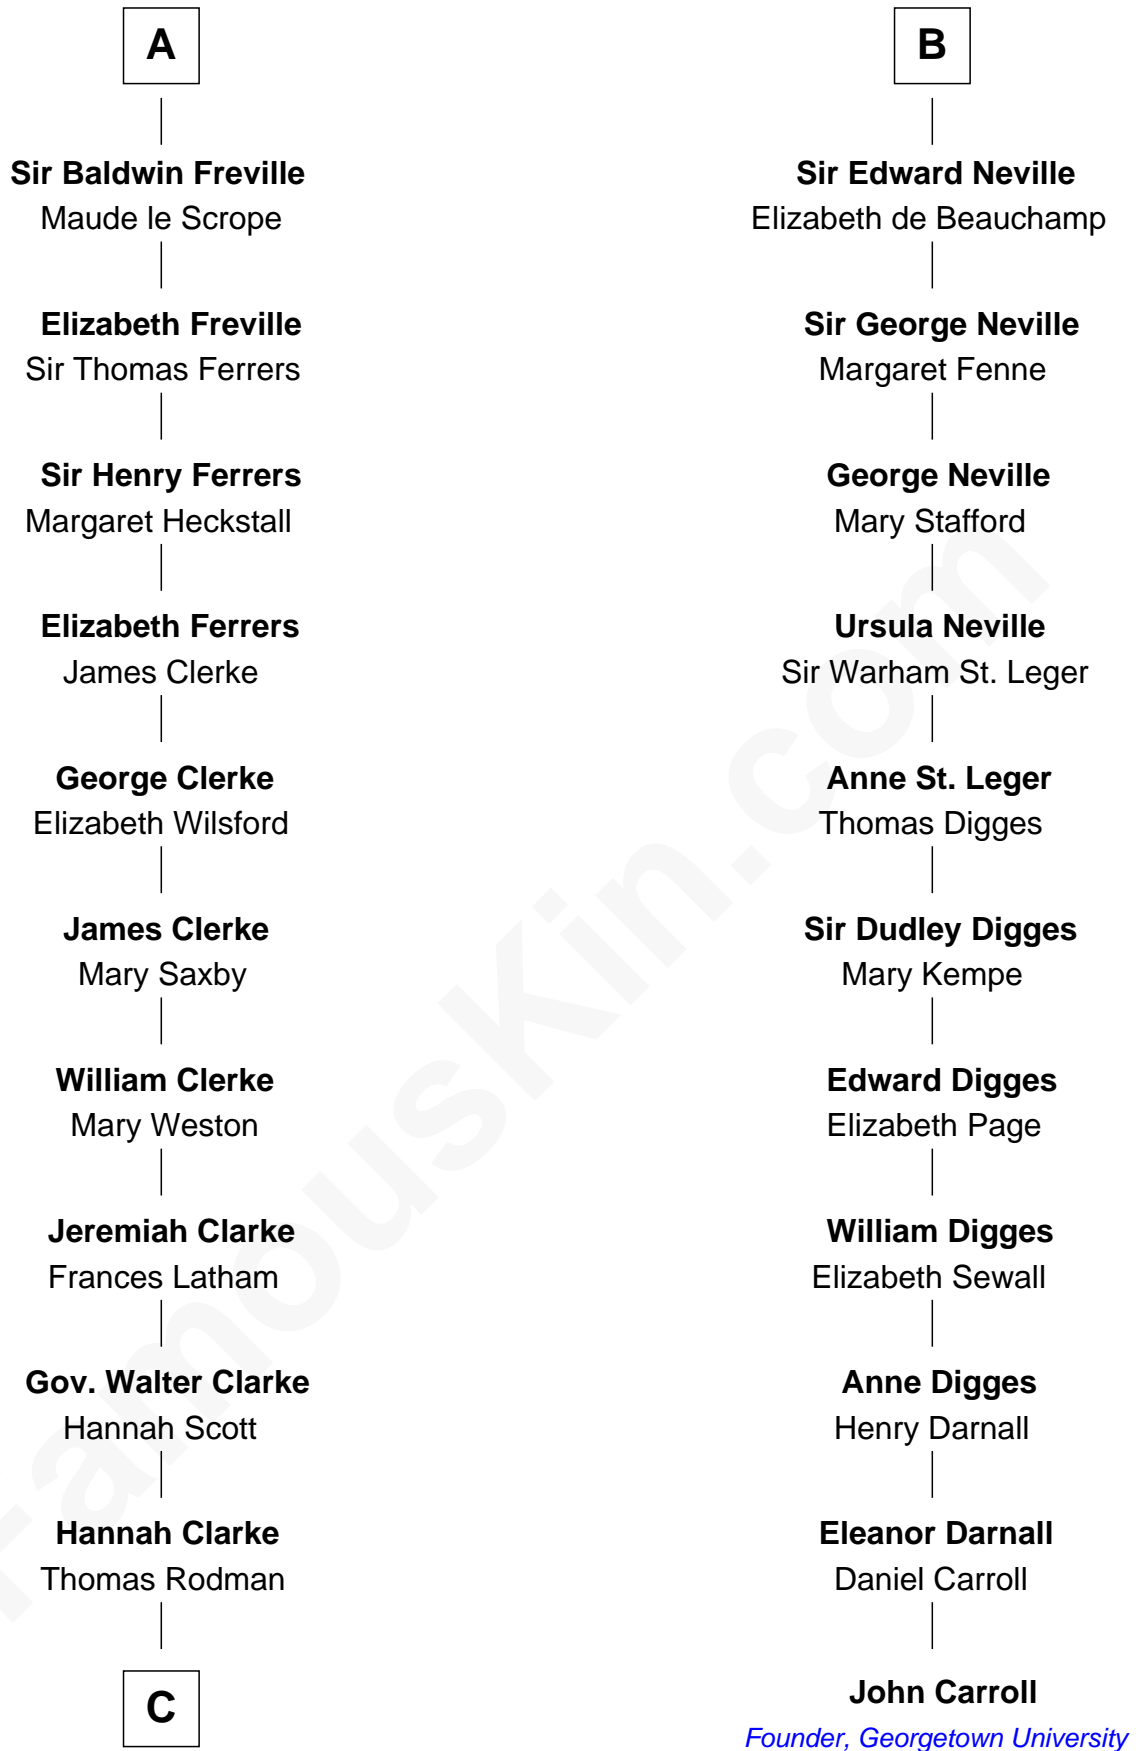

FamousKin.com

Relationship Chart of

Joseph Wharton

Founder of the Wharton School of Business

17th cousin 4 times removed of

John Carroll

Founder of Georgetown University

C

—
Samuel Rodman

Mary Willett

—
Thomas Rodman

Mary Borden

—
Hannah Rodman

Samuel Rowland Fisher

—
Deborah Fisher

William Wharton