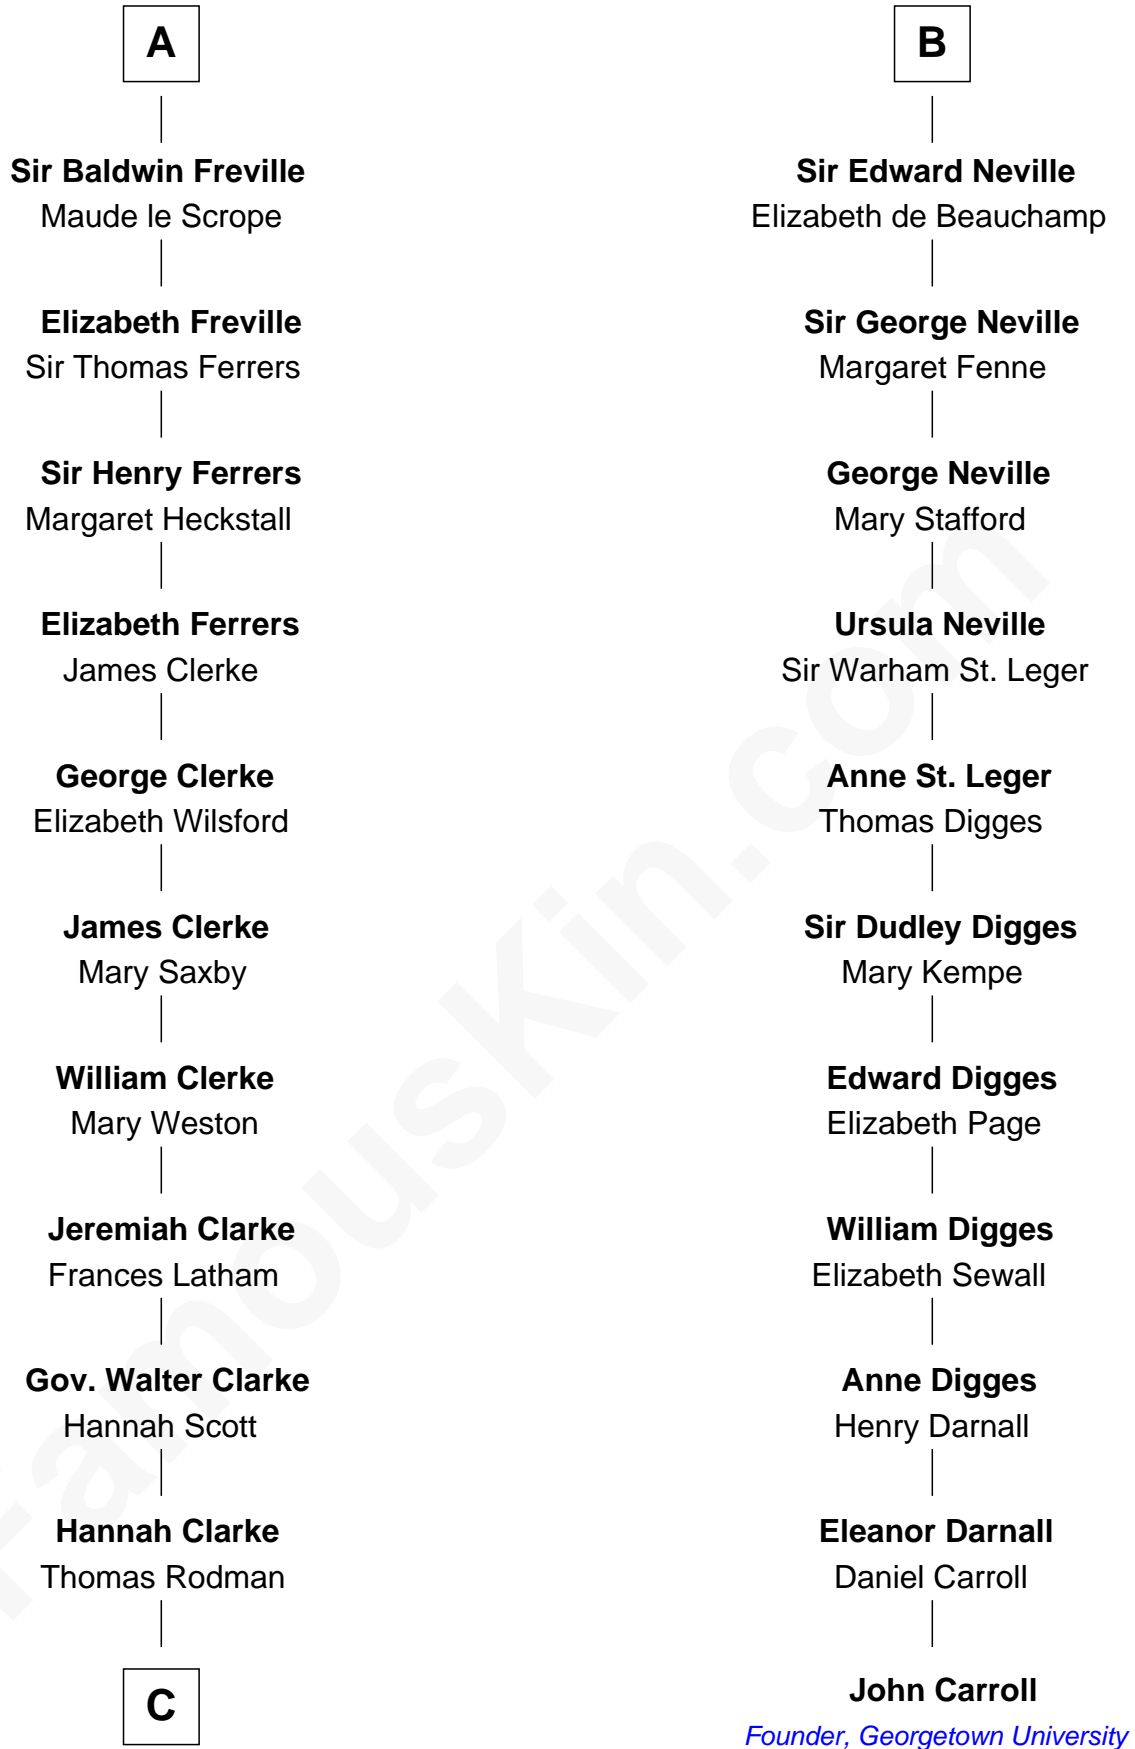

## Relationship Chart of

### Joseph Wharton

Founder of the Wharton School of Business

17th cousin 4 times removed of

### John Carroll

Founder of Georgetown University

**William FitzPatrick**

Eleonore de Vitre

*Founder, Georgetown University*

**C**

—  
**Samuel Rodman**

Mary Willett

—  
**Thomas Rodman**

Mary Borden

—  
**Hannah Rodman**

Samuel Rowland Fisher

—  
**Deborah Fisher**

William Wharton

—  
**Joseph Wharton**

*Founder, Wharton School of Business*