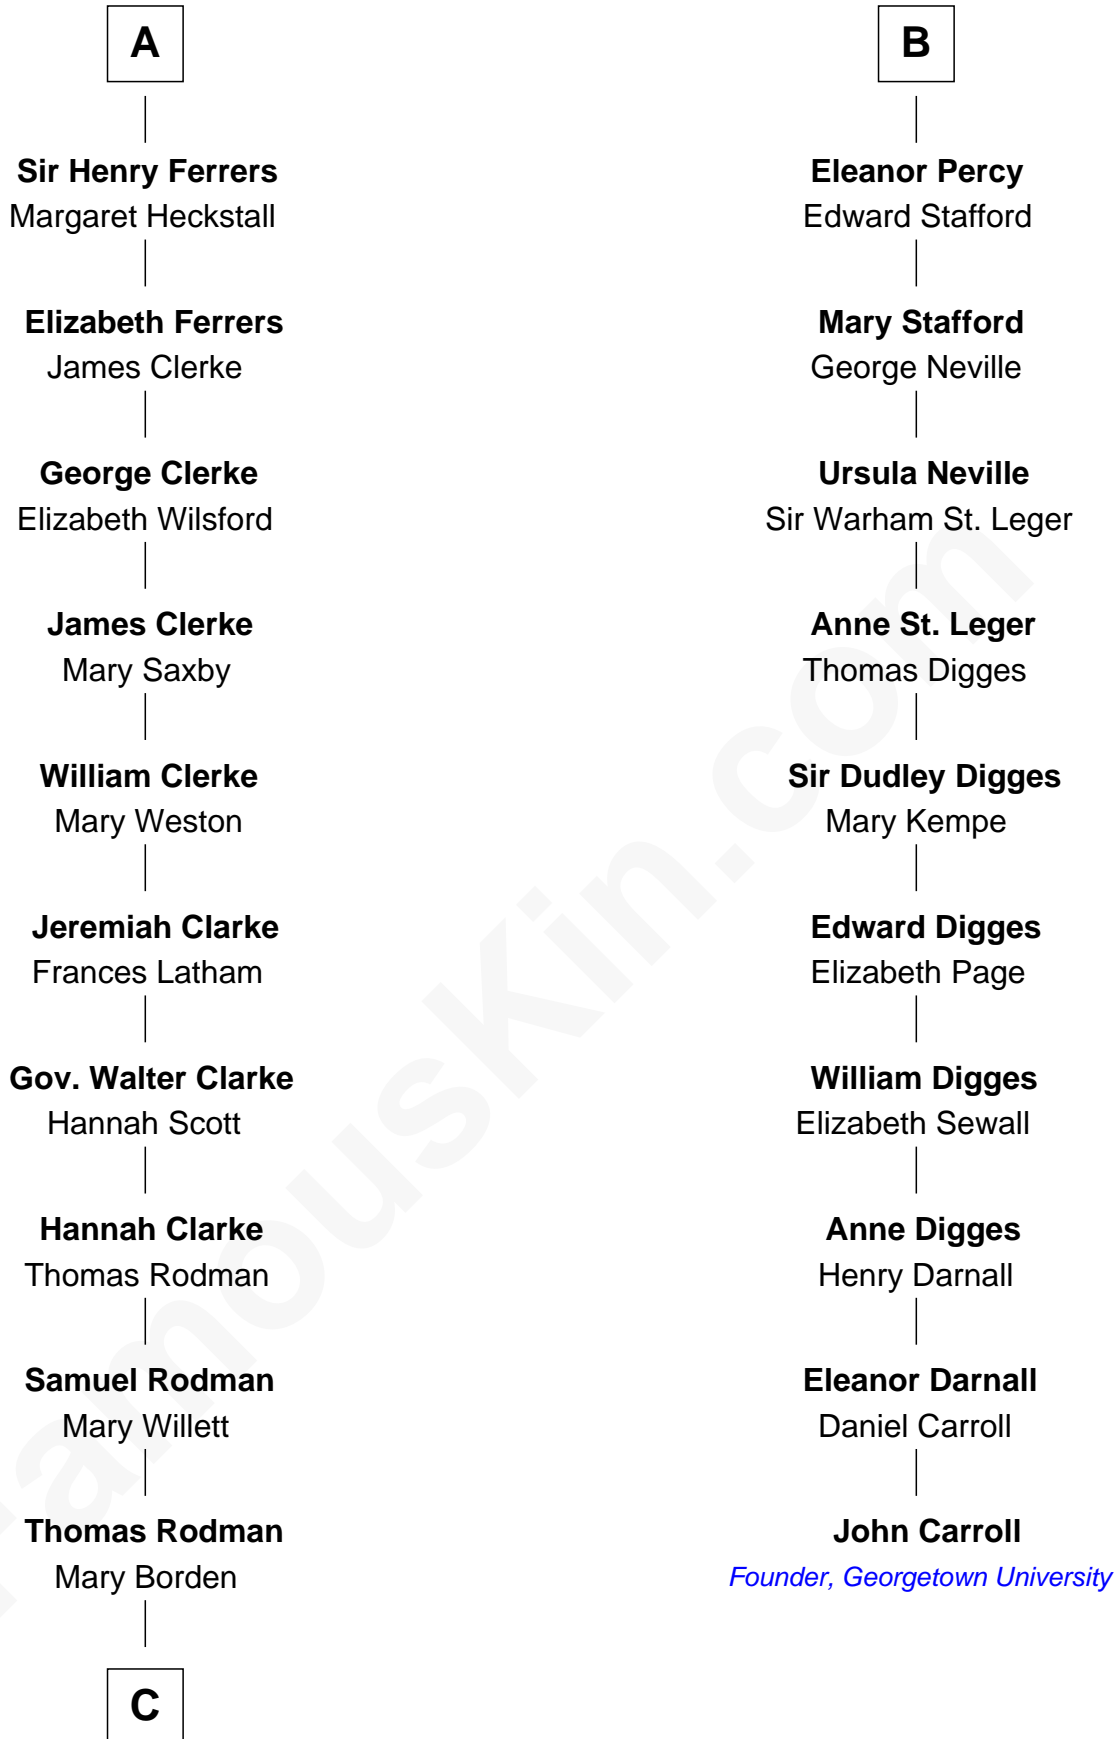

FamousKin.com

Relationship Chart of

Joseph Wharton

Founder of the Wharton School of Business

16th cousin 3 times removed of

John Carroll

Founder of Georgetown University

C

—
Hannah Rodman
Samuel Rowland Fisher

—
Deborah Fisher
William Wharton

—
Joseph Wharton
Founder, Wharton School of Business

FamousKin.com