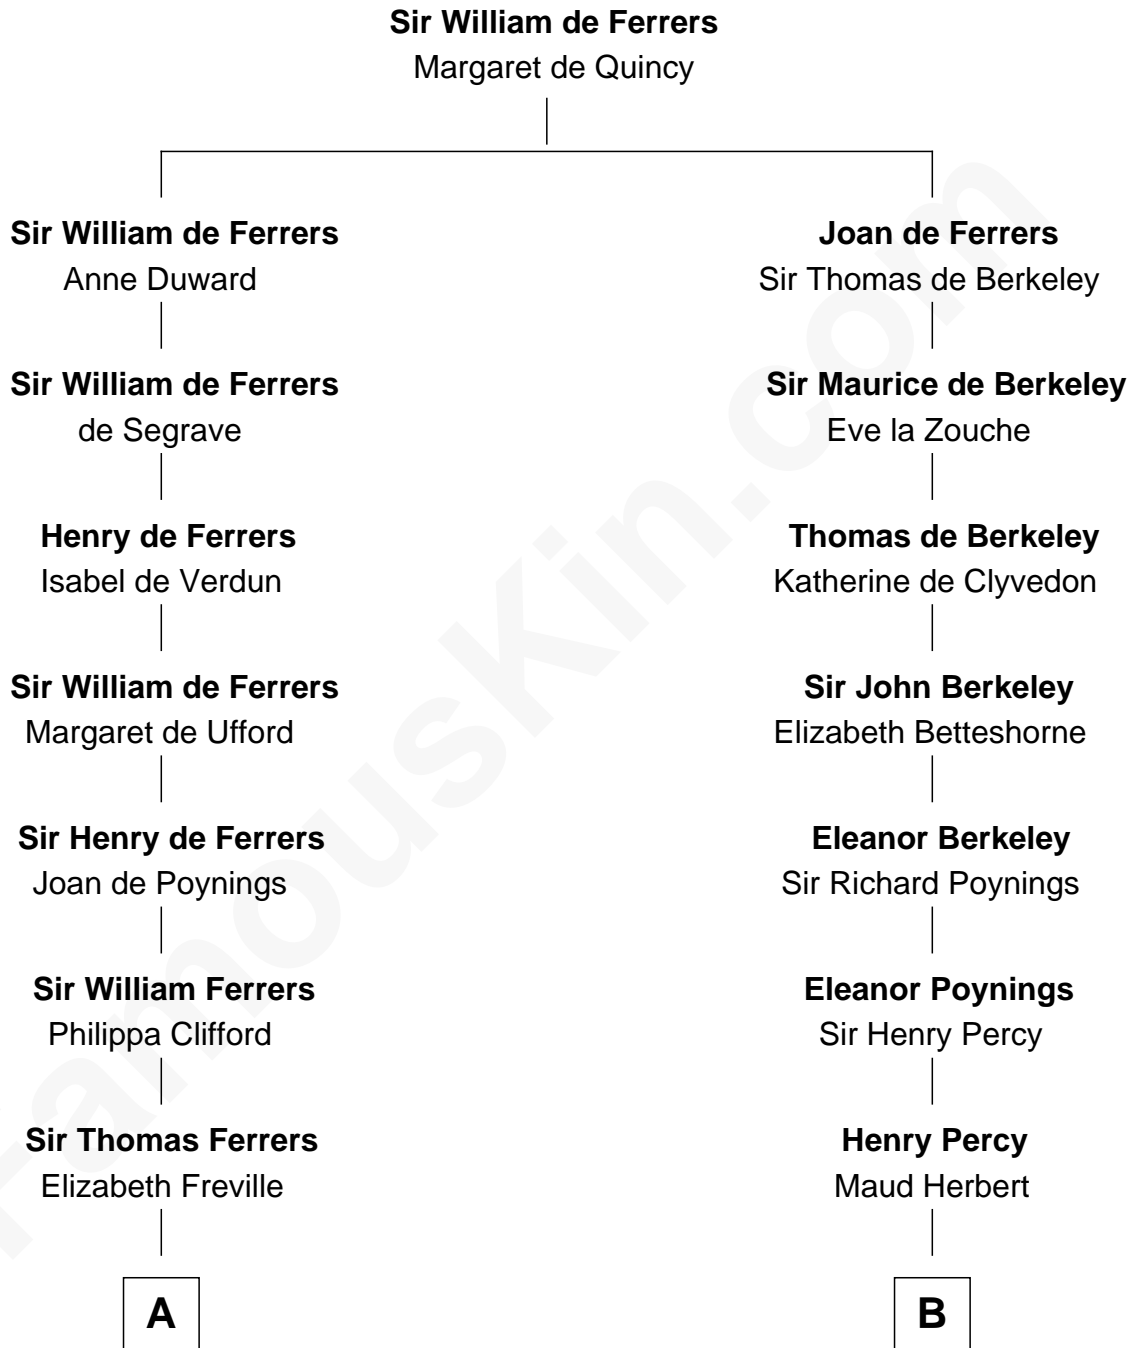

FamousKin.com

Relationship Chart of

Joseph Wharton

Founder of the Wharton School of Business

16th cousin 3 times removed of

John Carroll

Founder of Georgetown University

C

—
Hannah Rodman
Samuel Rowland Fisher

—
Deborah Fisher
William Wharton

—
Joseph Wharton
Founder, Wharton School of Business

FamousKin.com