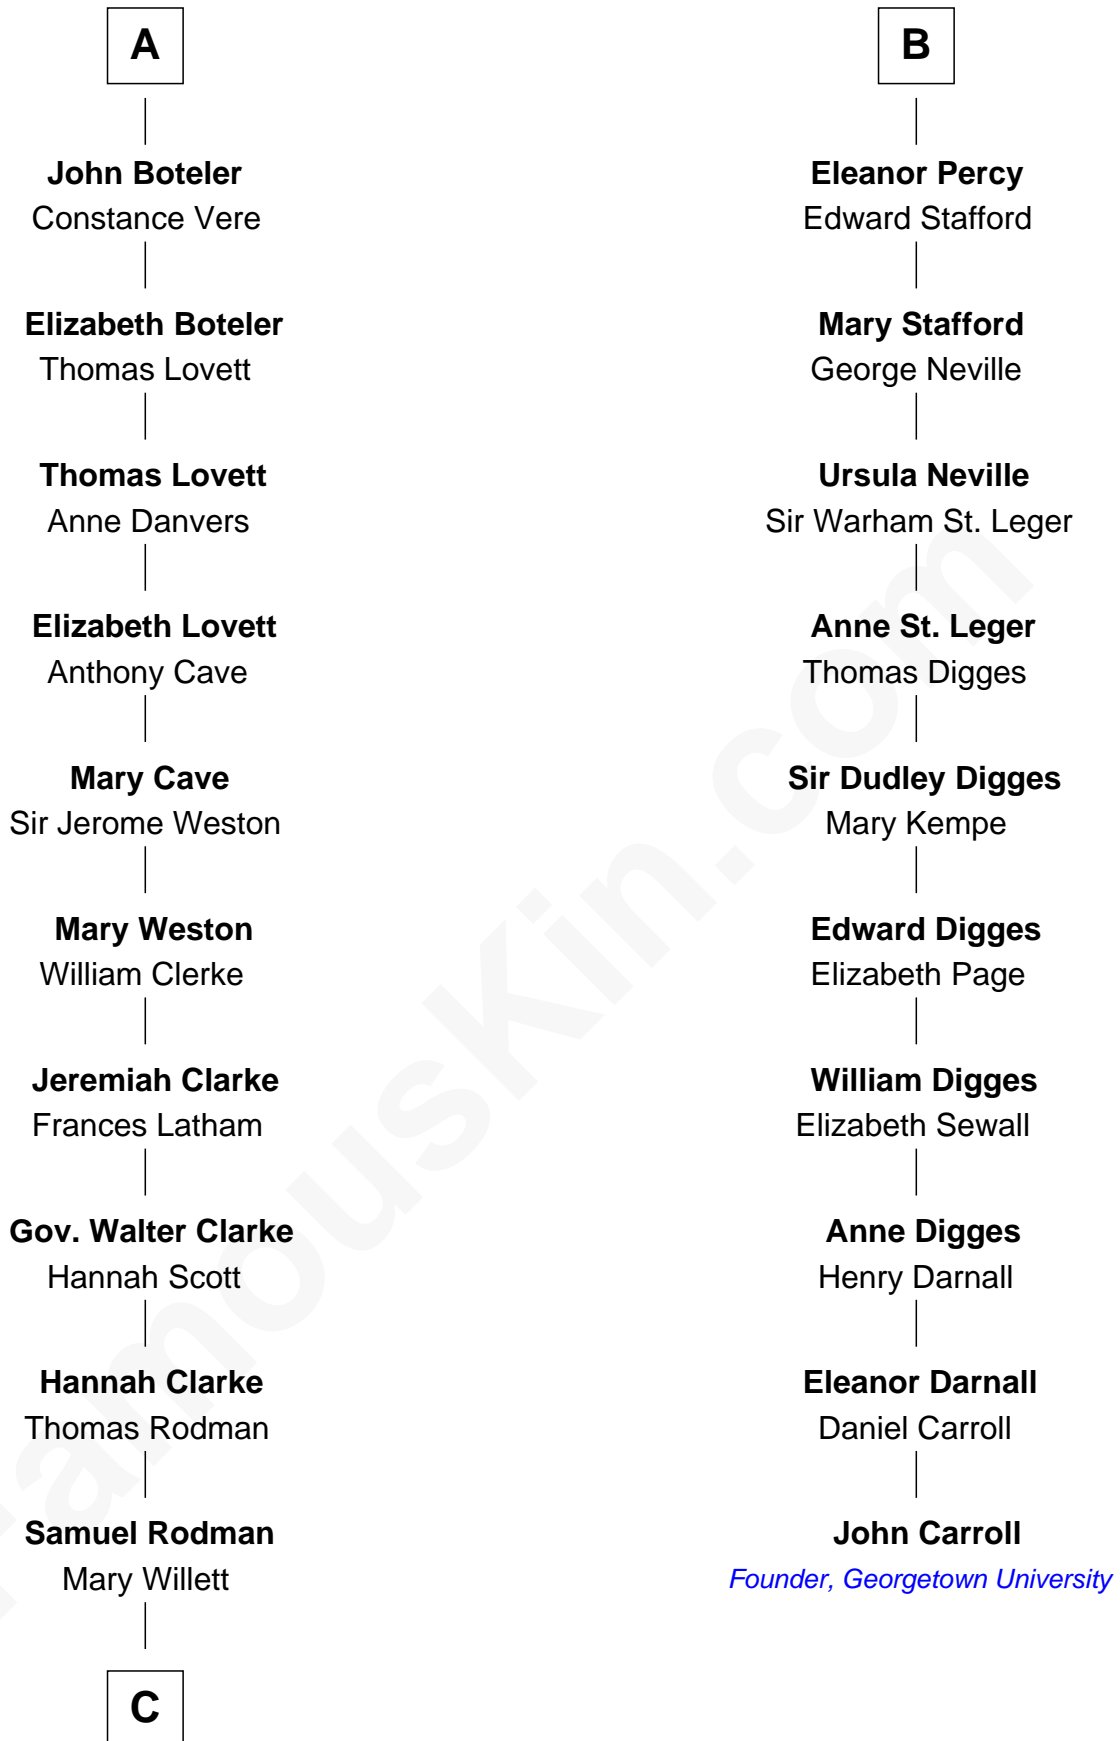

FamousKin.com

Relationship Chart of

Joseph Wharton

Founder of the Wharton School of Business

16th cousin 4 times removed of

John Carroll

Founder of Georgetown University

Sir William de Cantilupe

Eve de Braiose

C

—
Thomas Rodman

Mary Borden

—
Hannah Rodman

Samuel Rowland Fisher

—
Deborah Fisher

William Wharton