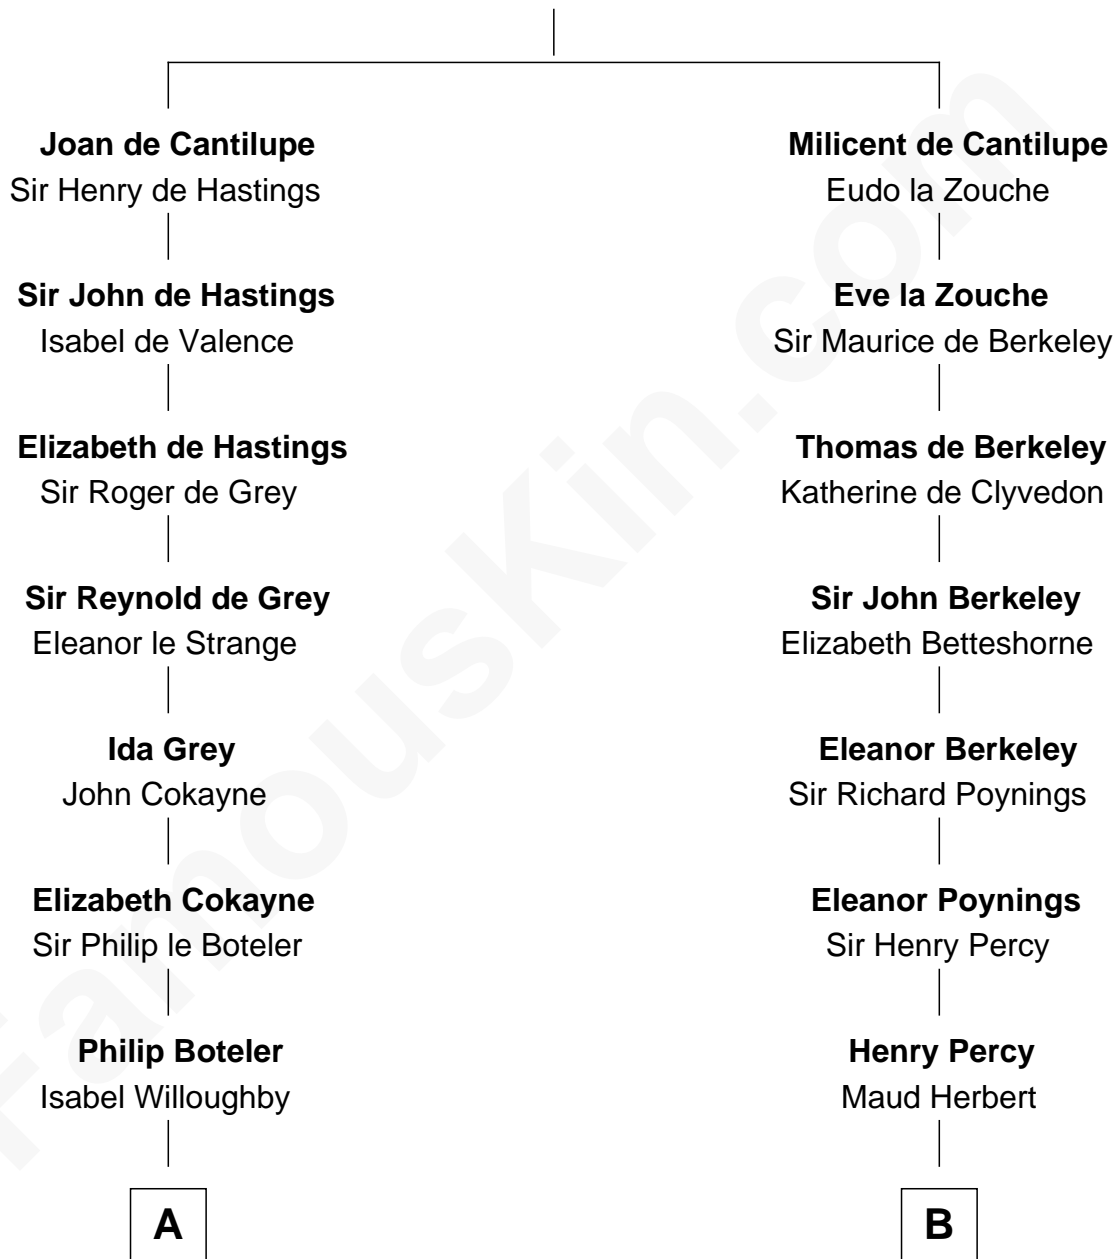

FamousKin.com

Relationship Chart of

Joseph Wharton

Founder of the Wharton School of Business

16th cousin 4 times removed of

John Carroll

Founder of Georgetown University

Sir William de Cantilupe

Eve de Braiose

C

—
Thomas Rodman

Mary Borden

—
Hannah Rodman

Samuel Rowland Fisher

—
Deborah Fisher

William Wharton