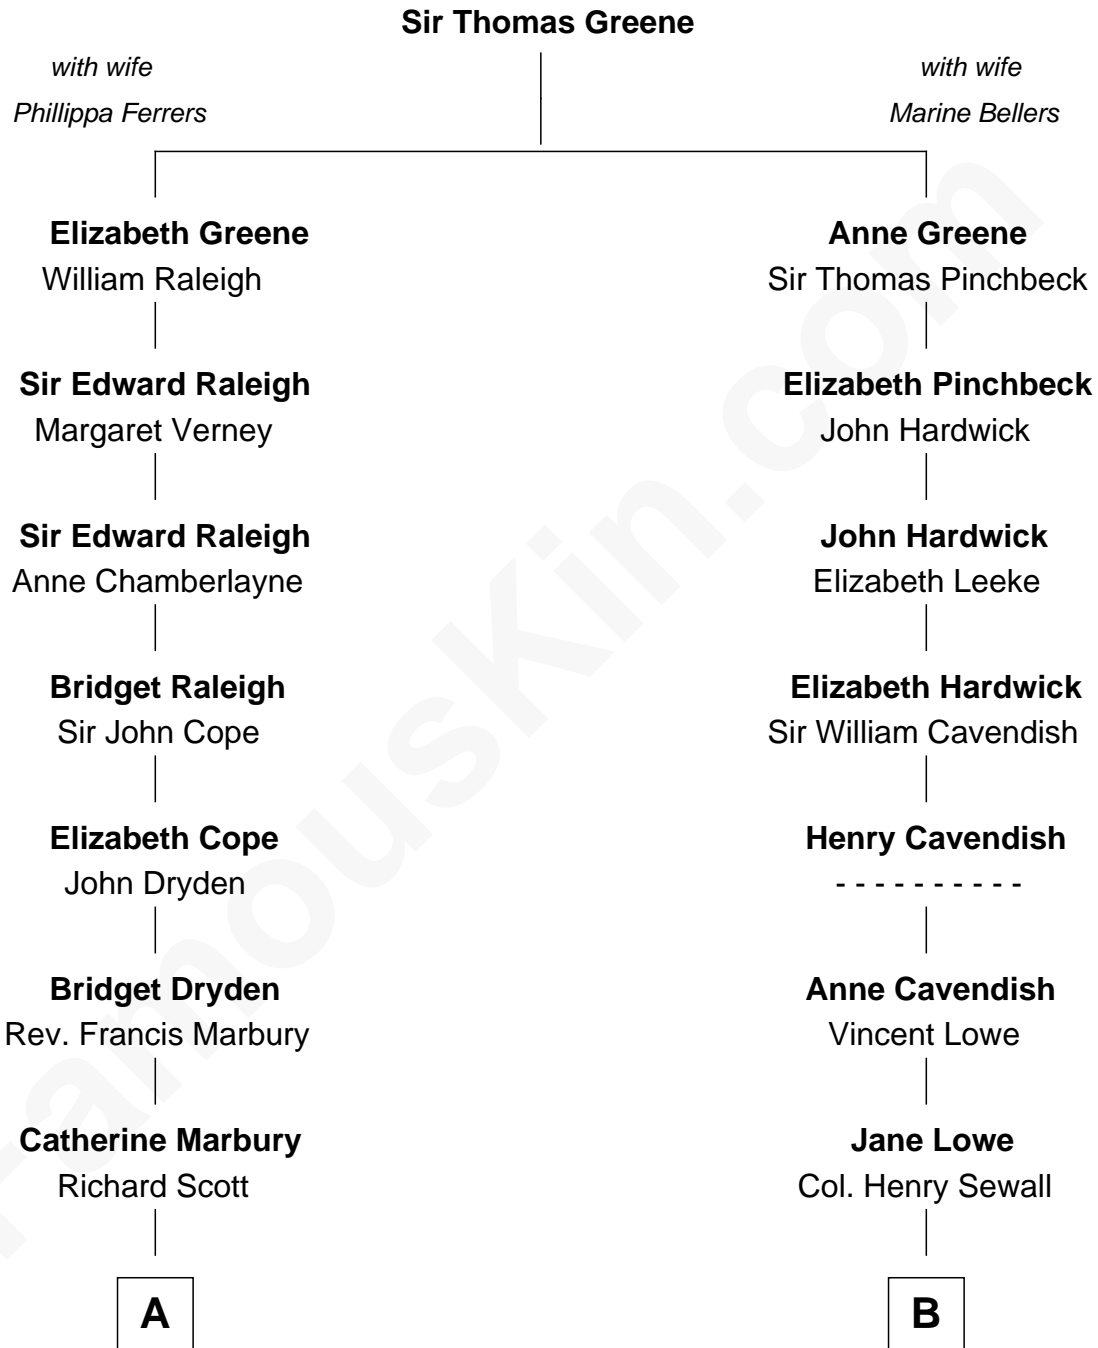

## Relationship Chart of

### Joseph Wharton

*Founder of the Wharton School of Business*

**10th cousin 3 times removed of**

### John Carroll

*Founder of Georgetown University*

**A**

**Hannah Scott**  
Gov. Walter Clarke

**Hannah Clarke**  
Thomas Rodman

**Samuel Rodman**  
Mary Willett

**Thomas Rodman**  
Mary Borden

**Hannah Rodman**  
Samuel Rowland Fisher