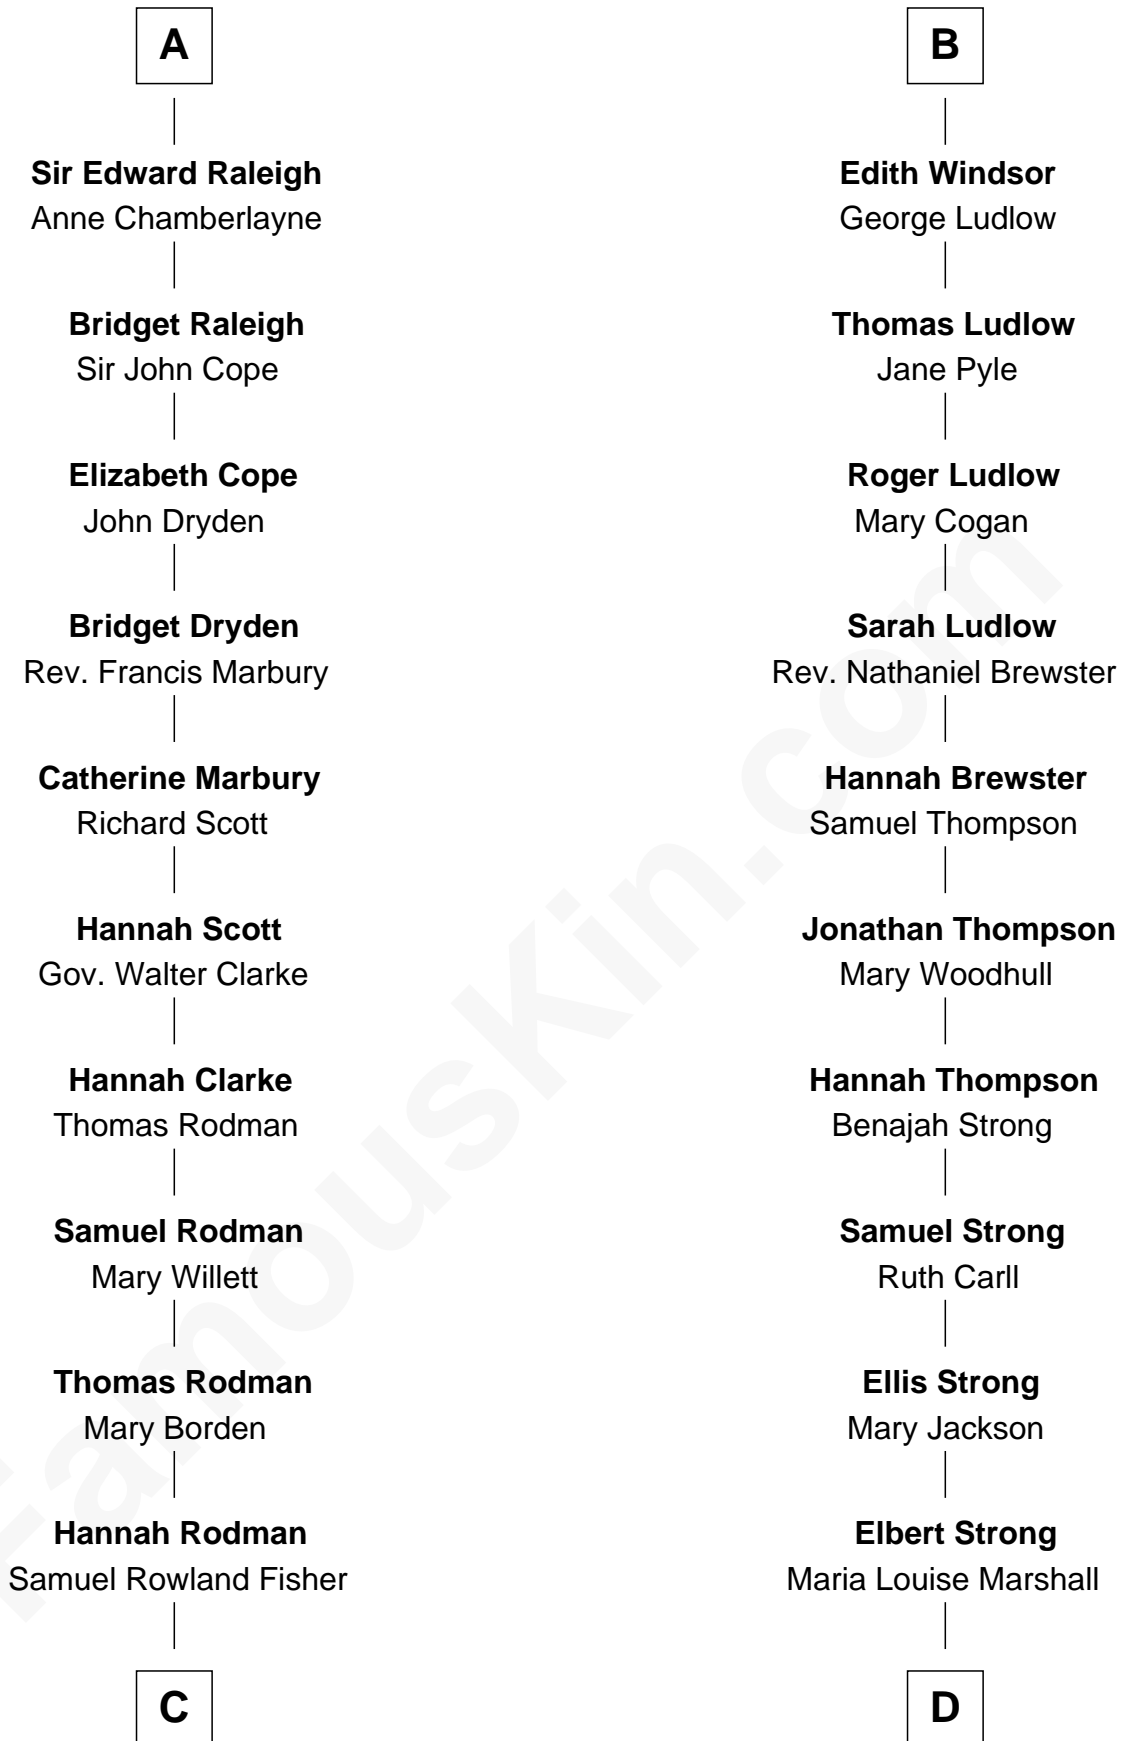

### Joseph Wharton

Founder of the Wharton School of Business

18th cousin 3 times removed of

**Jordan Peele**

TV and Movie Actor

**Humphrey de Bohun**  
Elizabeth Plantagenet

**Eleanor de Bohun**  
Sir James le Boteler

**Pernel le Boteler**  
Sir Gilbert Talbot

**Sir Richard Talbot**  
Ankaret le Strange

**Mary Talbot**  
Sir Thomas Greene

**Sir Thomas Greene**  
Phillippa Ferrers

**Elizabeth Greene**  
William Raleigh

**Sir Edward Raleigh**  
Margaret Verney

**A**

**Margaret de Bohun**  
Sir Hugh de Courtnay

**Elizabeth de Courtnay**  
Sir Andrew Luttrell

**Sir Hugh Luttrell**  
Catherine de Beaumont

**Elizabeth Luttrell**  
John Stratton

**Elizabeth Stratton**  
John Andrews

**Elizabeth Andrews**  
Sir Thomas de Windsor

**Sir Andrews de Windsor**  
Elizabeth Blount

**B**

**C**

**Deborah Fisher**  
William Wharton

**Joseph Wharton**

*Founder, Wharton School of Business*

**D**