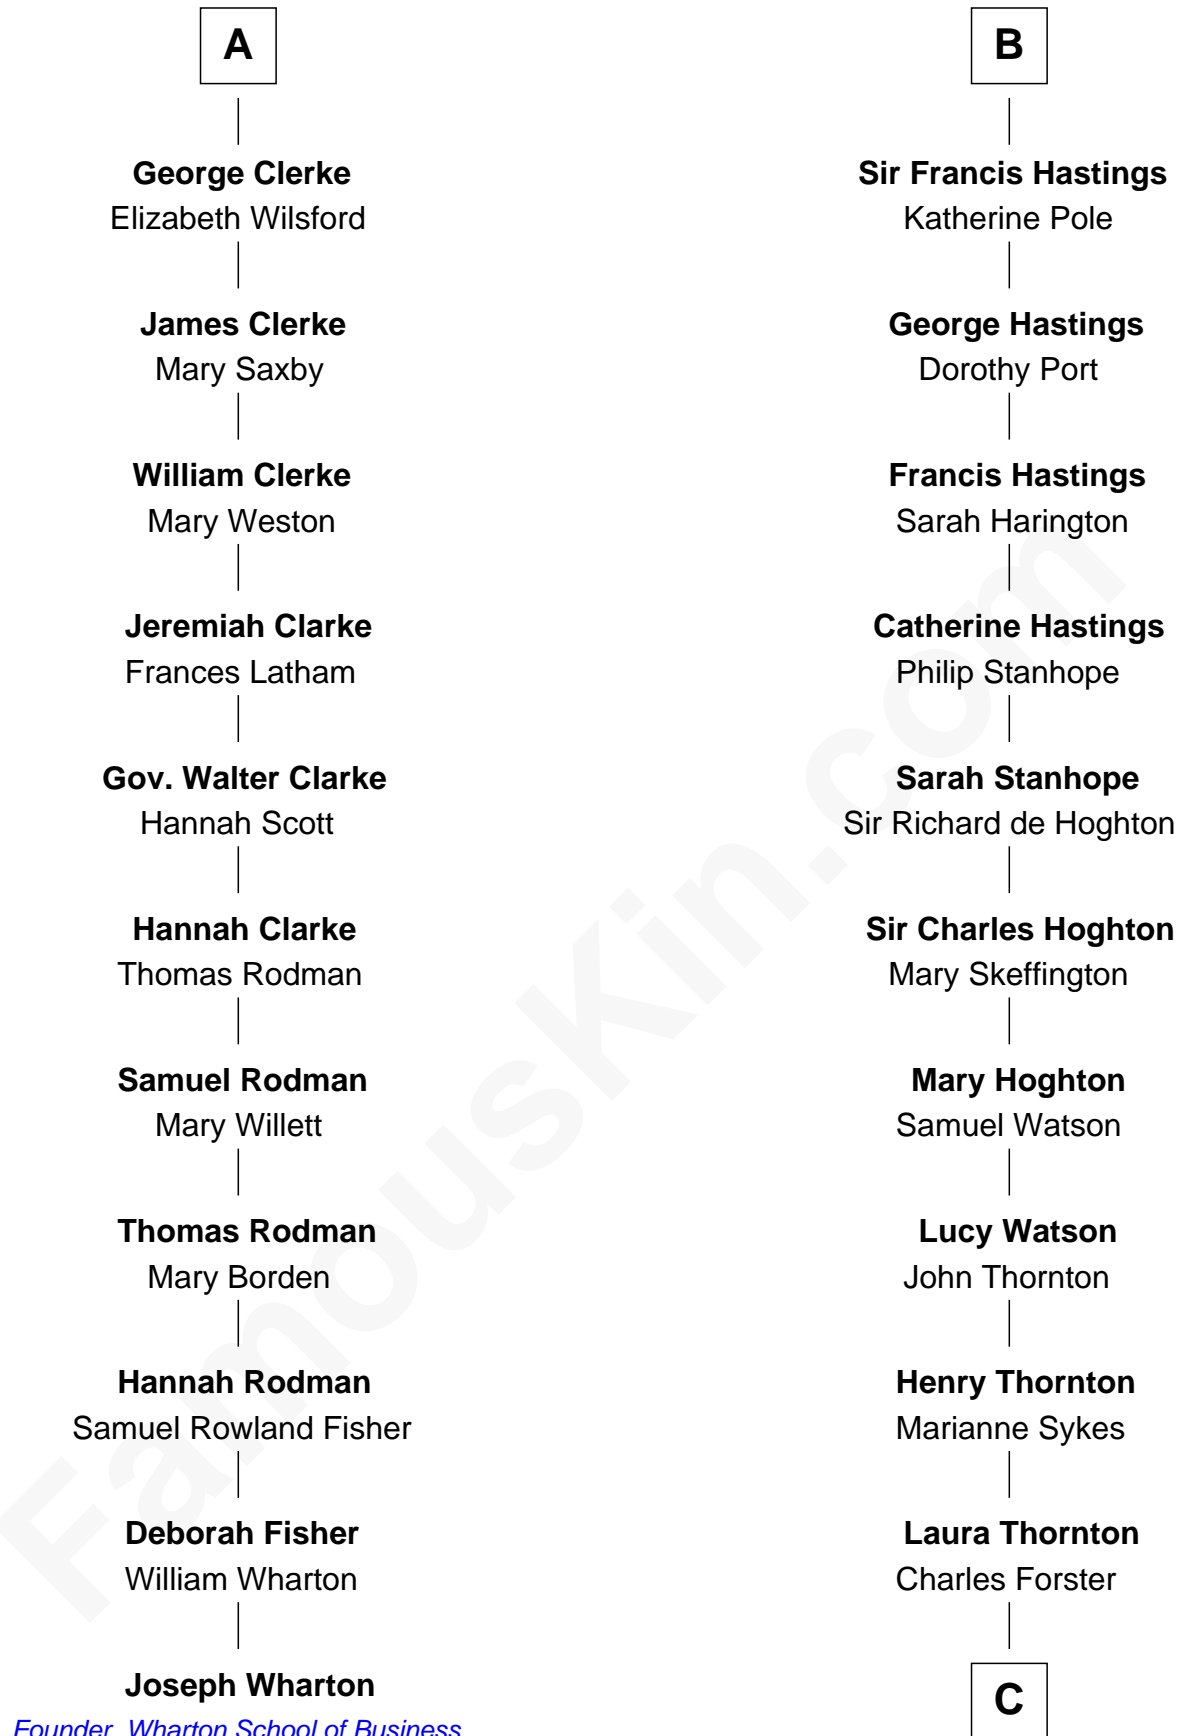

FamousKin.com

Relationship Chart of

Joseph Wharton

Founder of the Wharton School of Business

17th cousin 1 time removed of

E. M. Forster
English Novelist

C

Edward Morgan Llewellyn Forster

Alice Clara Whichelo

E. M. Forster

English Novelist

FamousKin.com