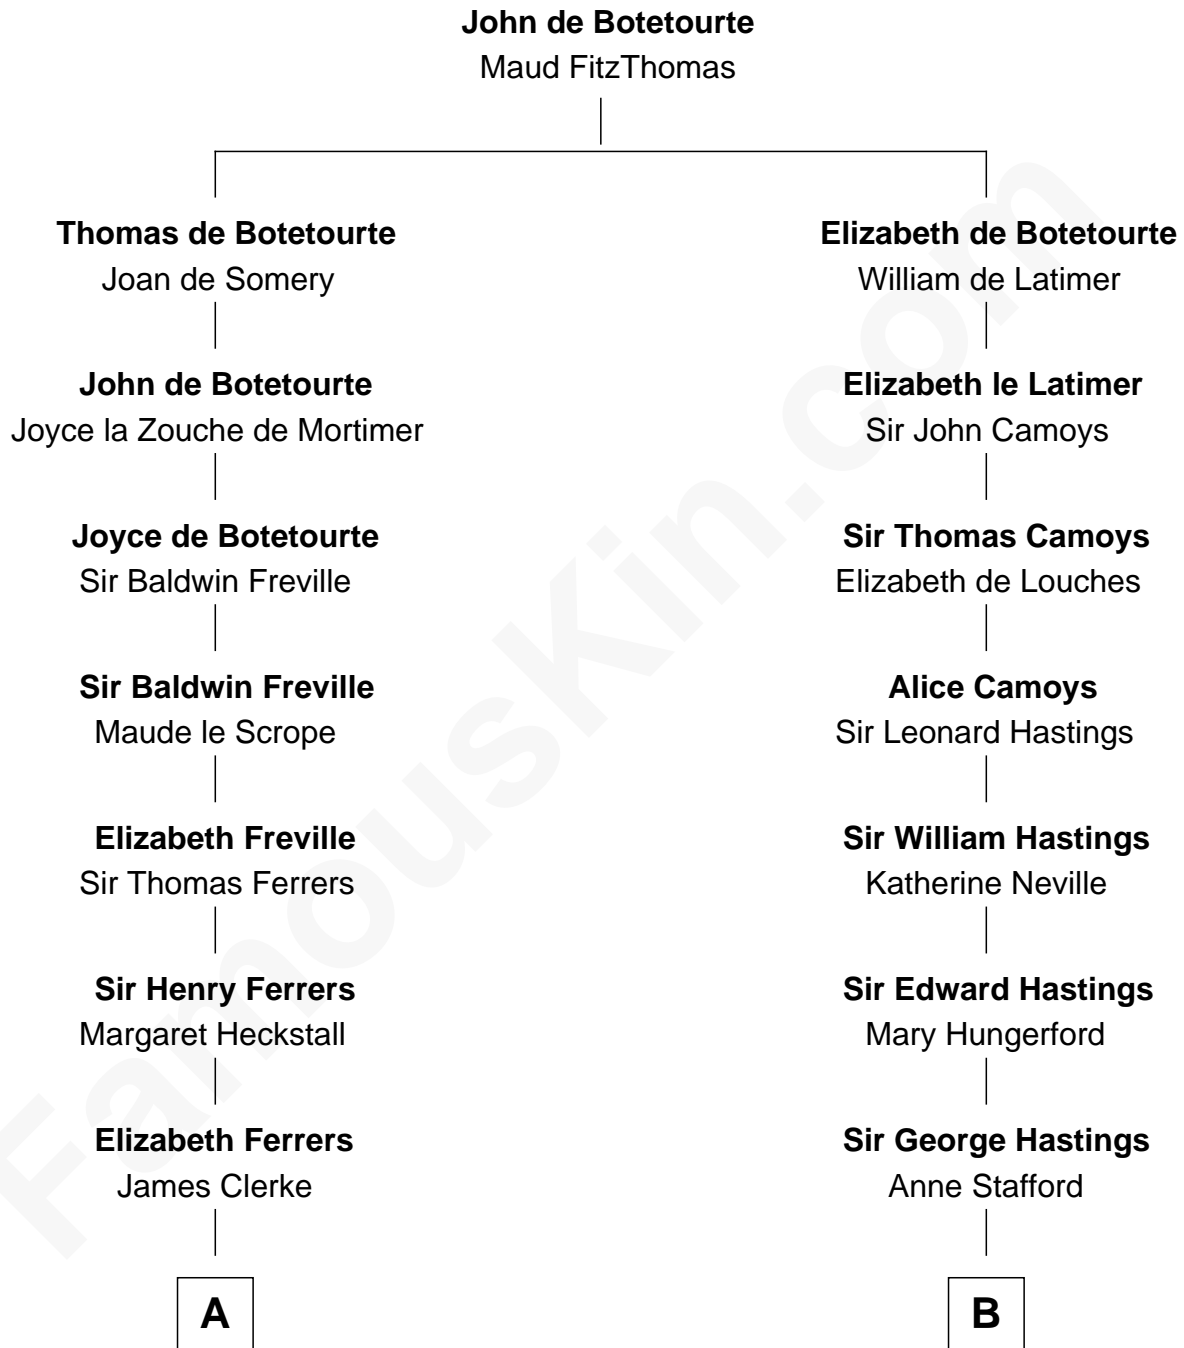

FamousKin.com

Relationship Chart of

Joseph Wharton

Founder of the Wharton School of Business

17th cousin 1 time removed of

E. M. Forster
English Novelist

C

Edward Morgan Llewellyn Forster

Alice Clara Whichelo

E. M. Forster

English Novelist

FamousKin.com