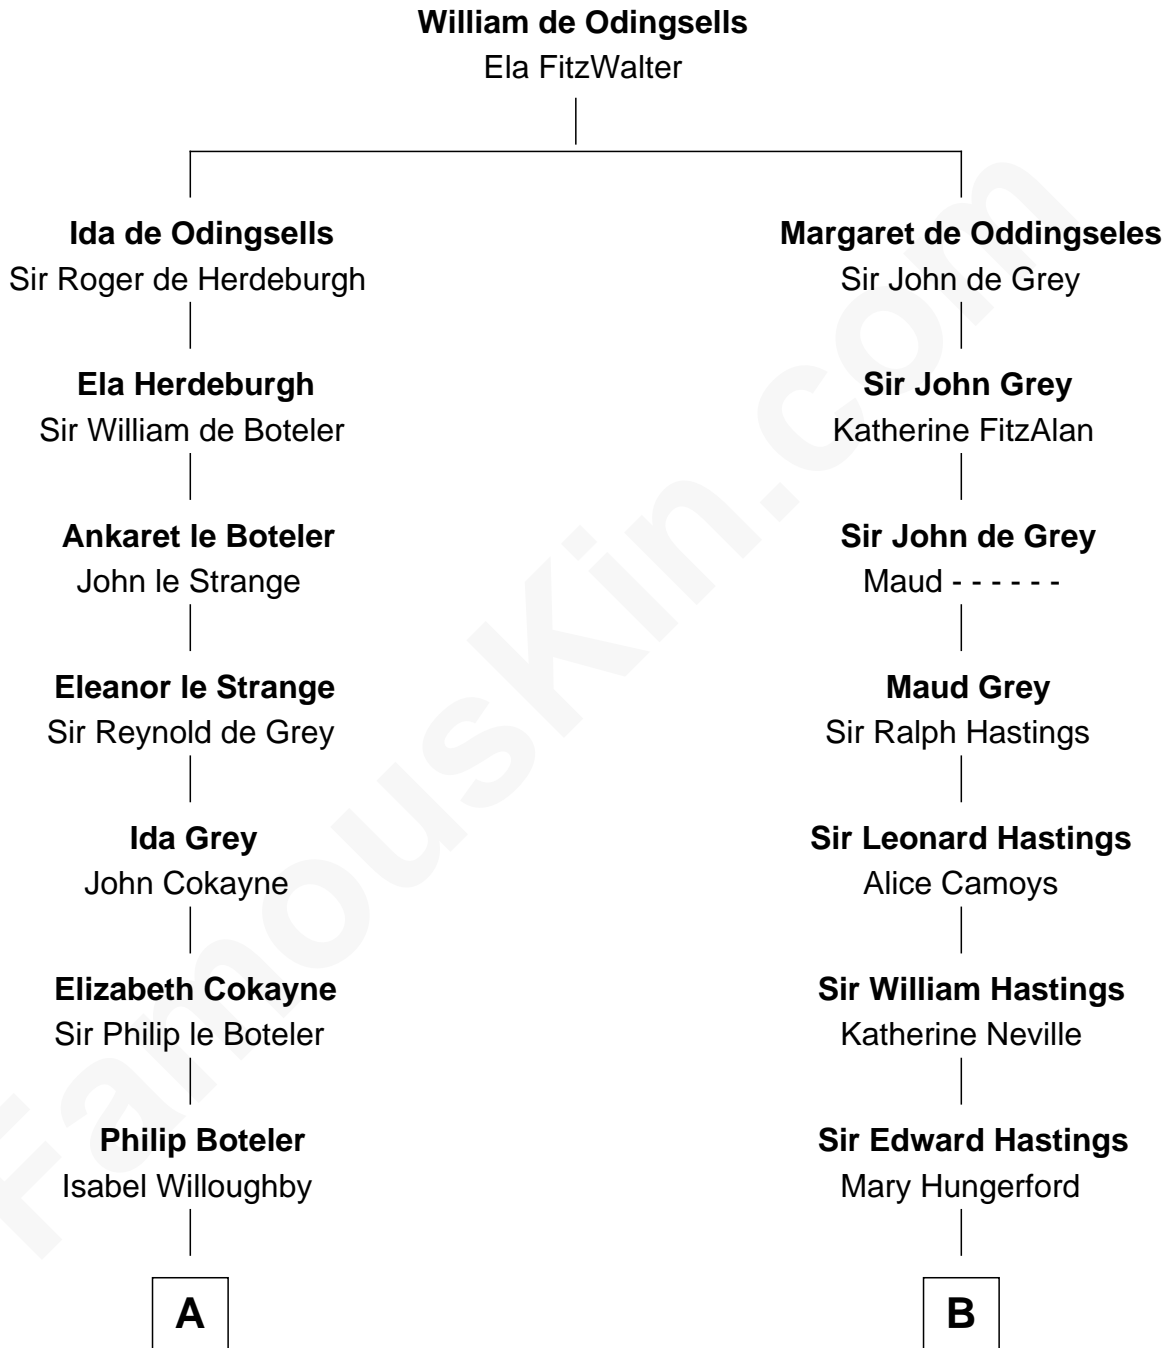

# FamousKin.com

## Relationship Chart of

### Joseph Wharton

Founder of the Wharton School of Business

19th cousin 1 time removed of

**E. M. Forster**  
English Novelist

**C**

**Thomas Rodman**

Mary Borden

**Hannah Rodman**