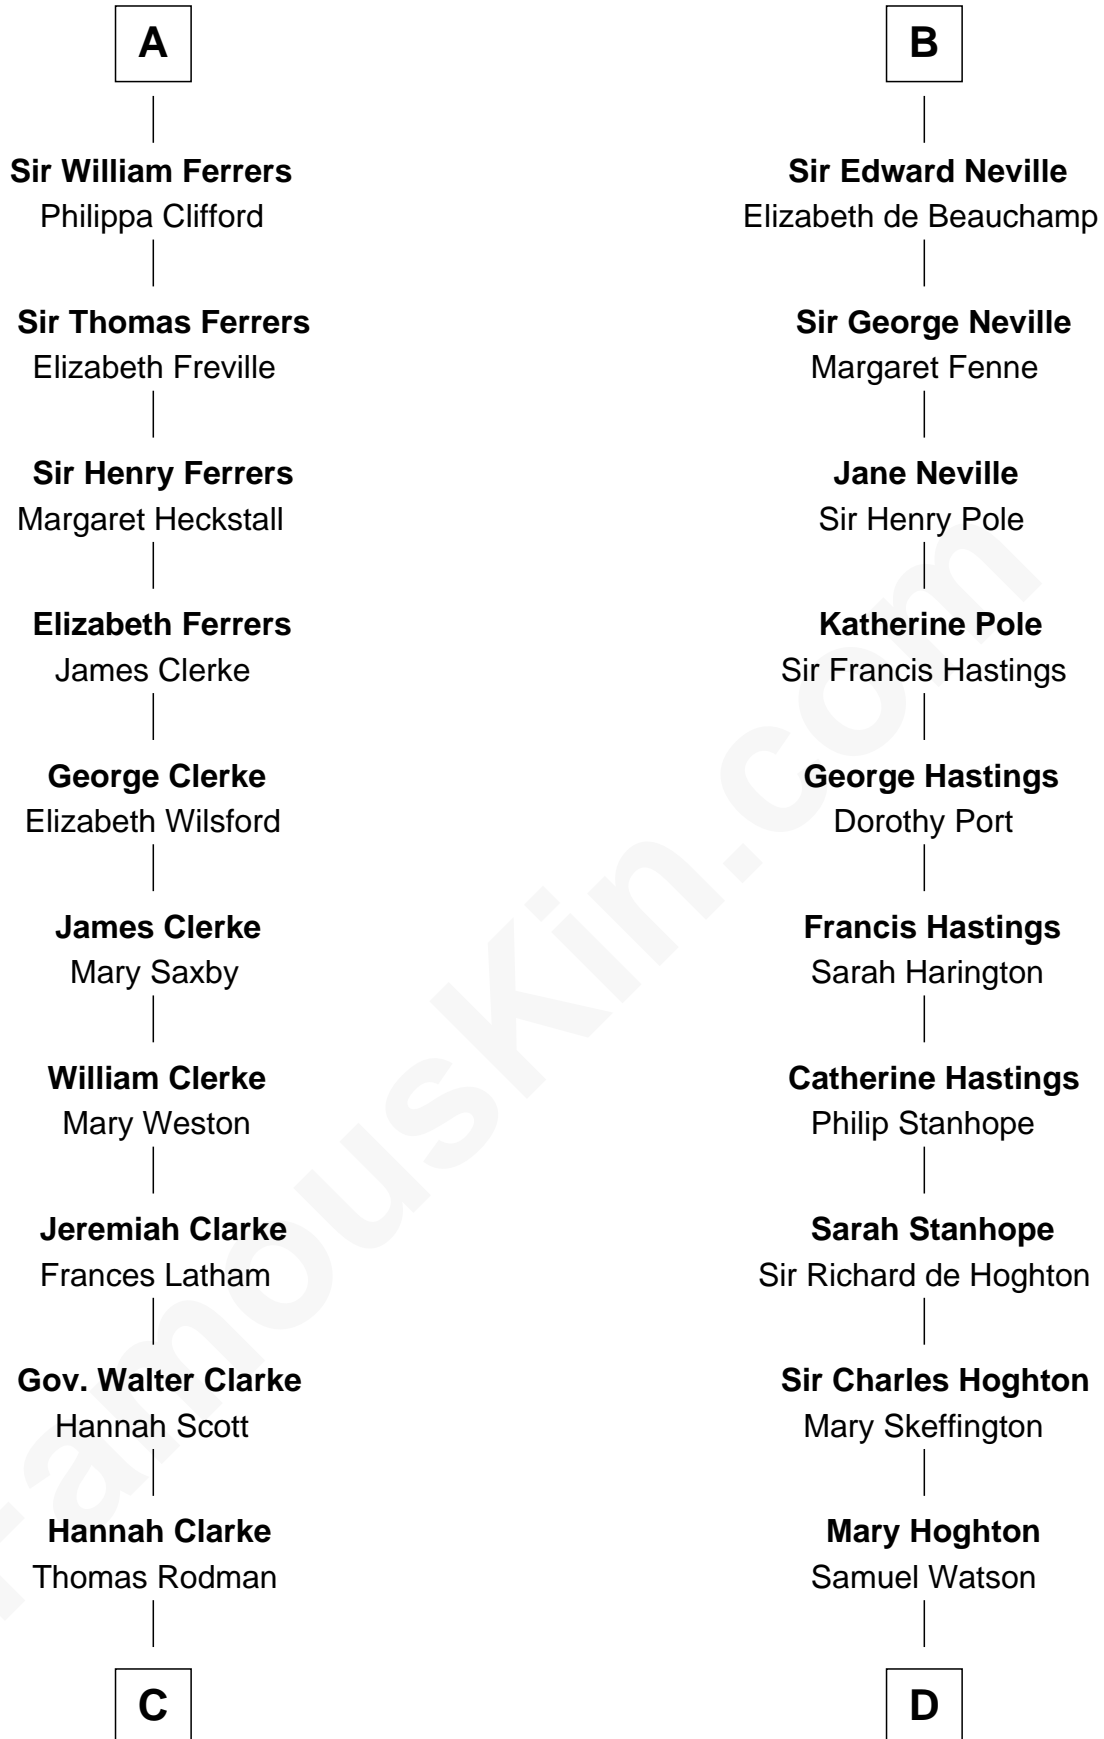

## Relationship Chart of

### Joseph Wharton

*Founder of the Wharton School of Business*

21st cousin of

**E. M. Forster**  
*English Novelist*

**Reginald de Braiose**

**C**

**Samuel Rodman**

Mary Willett

**Thomas Rodman**

Mary Borden

**Hannah Rodman**

Samuel Rowland Fisher

**Deborah Fisher**

William Wharton

**Joseph Wharton**

*Founder, Wharton School of Business*

**D**

**Lucy Watson**

John Thornton

**Henry Thornton**

Marianne Sykes

**Laura Thornton**

Charles Forster

**Edward Morgan Llewellyn Forster**