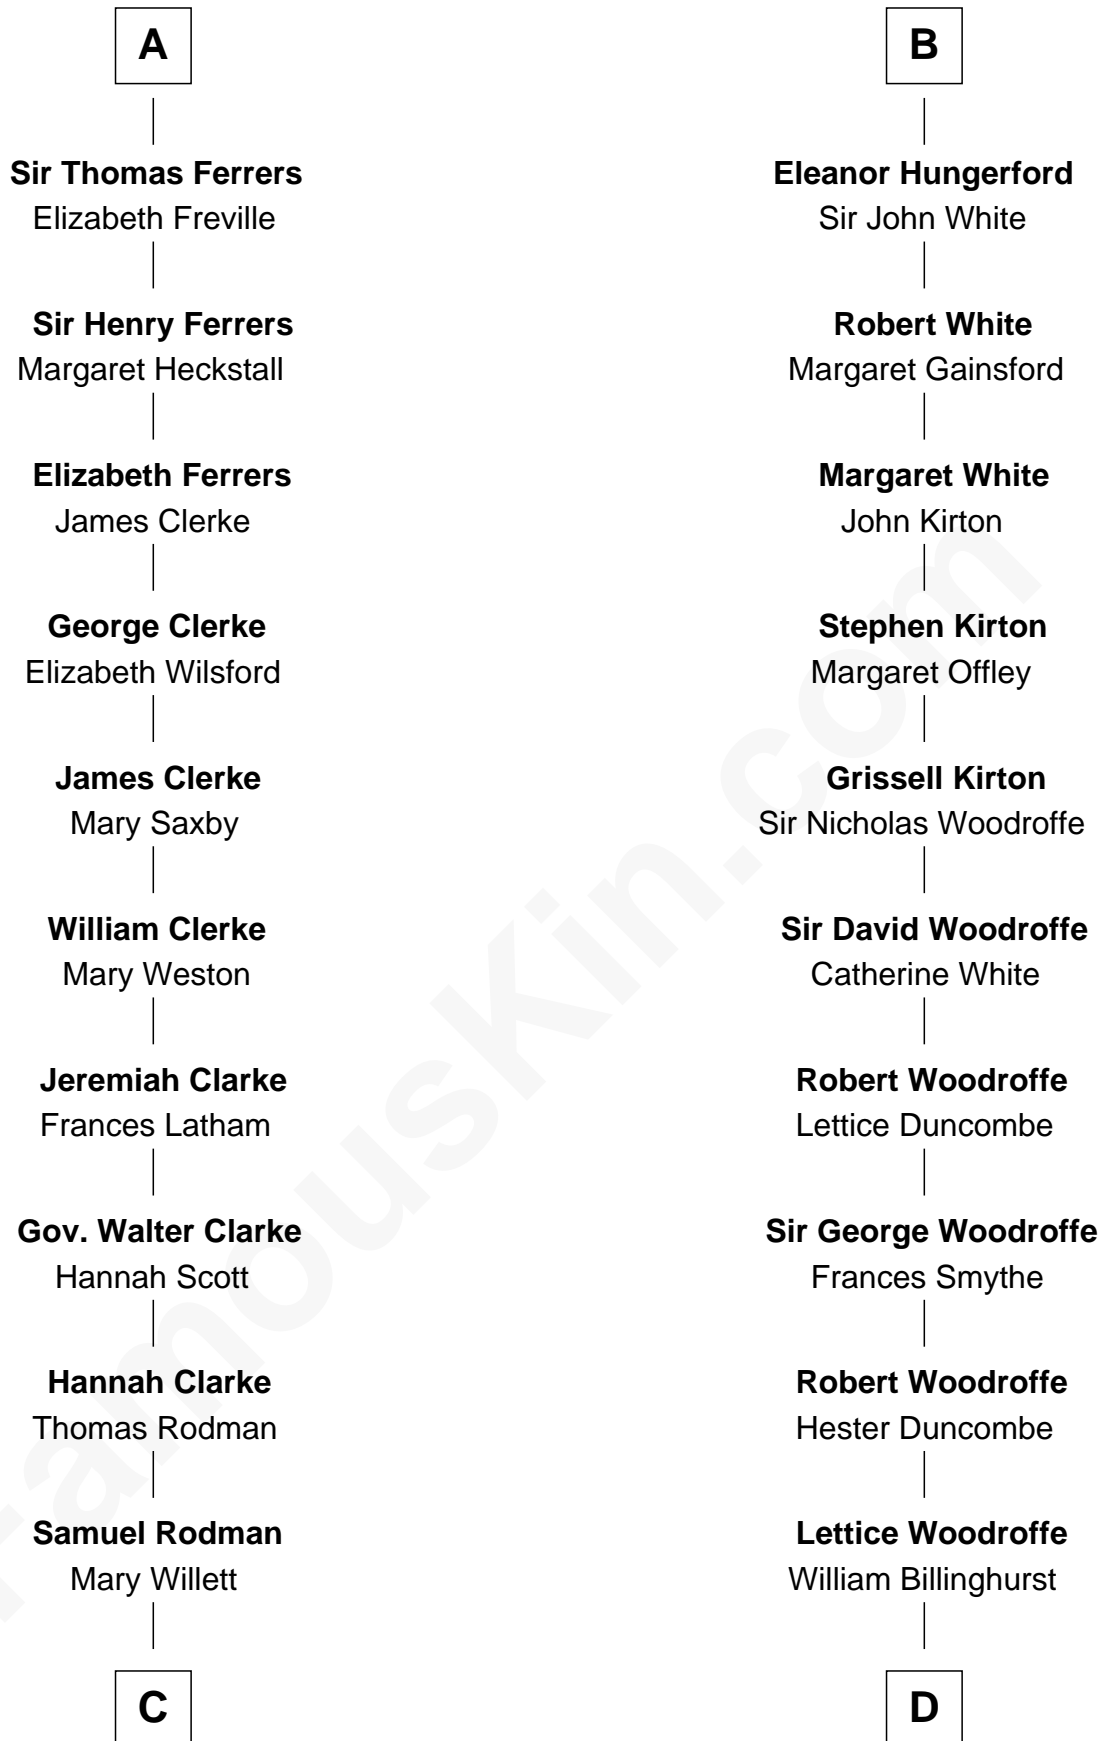

# FamousKin.com Relationship Chart of

**Joseph Wharton**

*Founder of the Wharton School of Business*

20th cousin of

**Guillermo Billinghurst**

*31st President of Peru*

**C**

**Thomas Rodman**

Mary Borden

**Hannah Rodman**

Samuel Rowland Fisher

**Deborah Fisher**

William Wharton

**Joseph Wharton**

*Founder, Wharton School of Business*

**D**