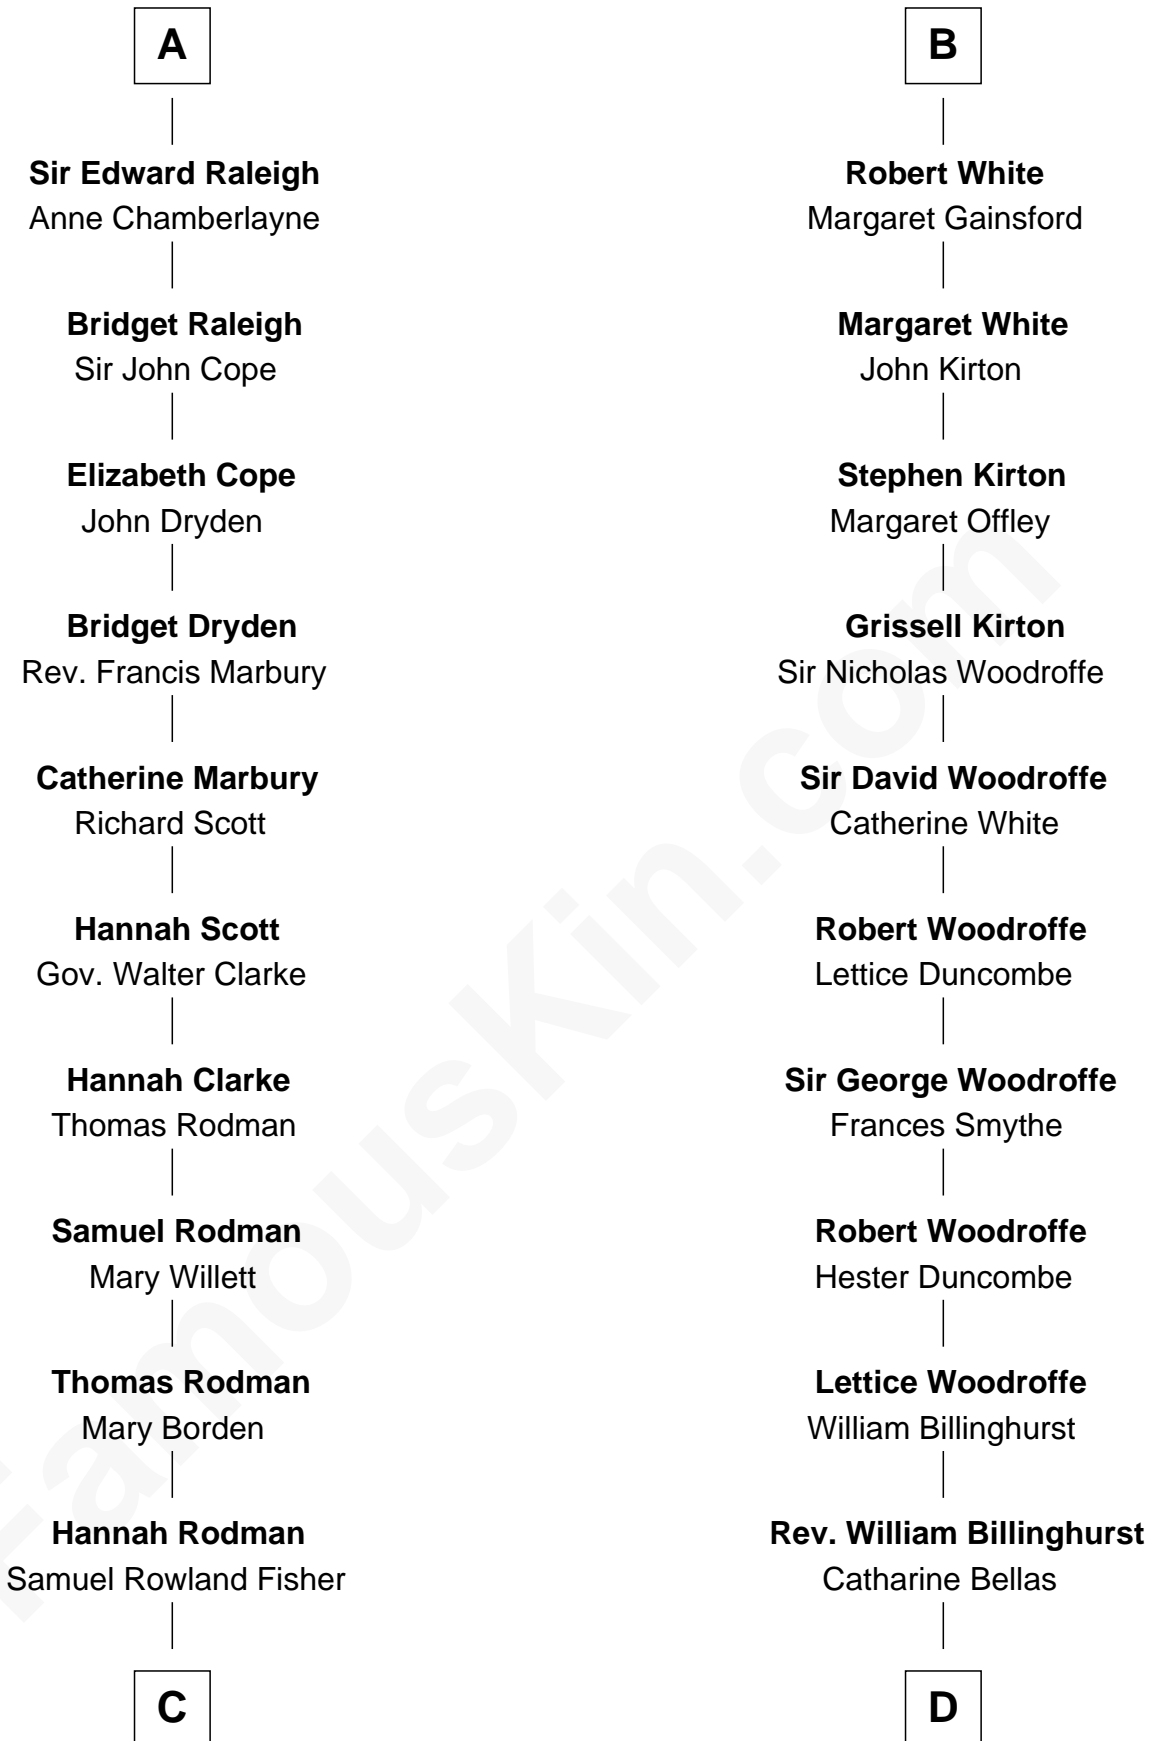

## Relationship Chart of

### Joseph Wharton

*Founder of the Wharton School of Business*

18th cousin 1 time removed of

### Guillermo Billinghurst

*31st President of Peru*

**C**

**Deborah Fisher**  
William Wharton

**Joseph Wharton**

*Founder, Wharton School of Business*

**D**

**Robert Billinghurst**  
Maria Francisca Agrelo

**Guillermo Eugenio Billinghurst**

Belisaria Angulo

**Guillermo Billinghurst**

*31st President of Peru*

FamousKin.com