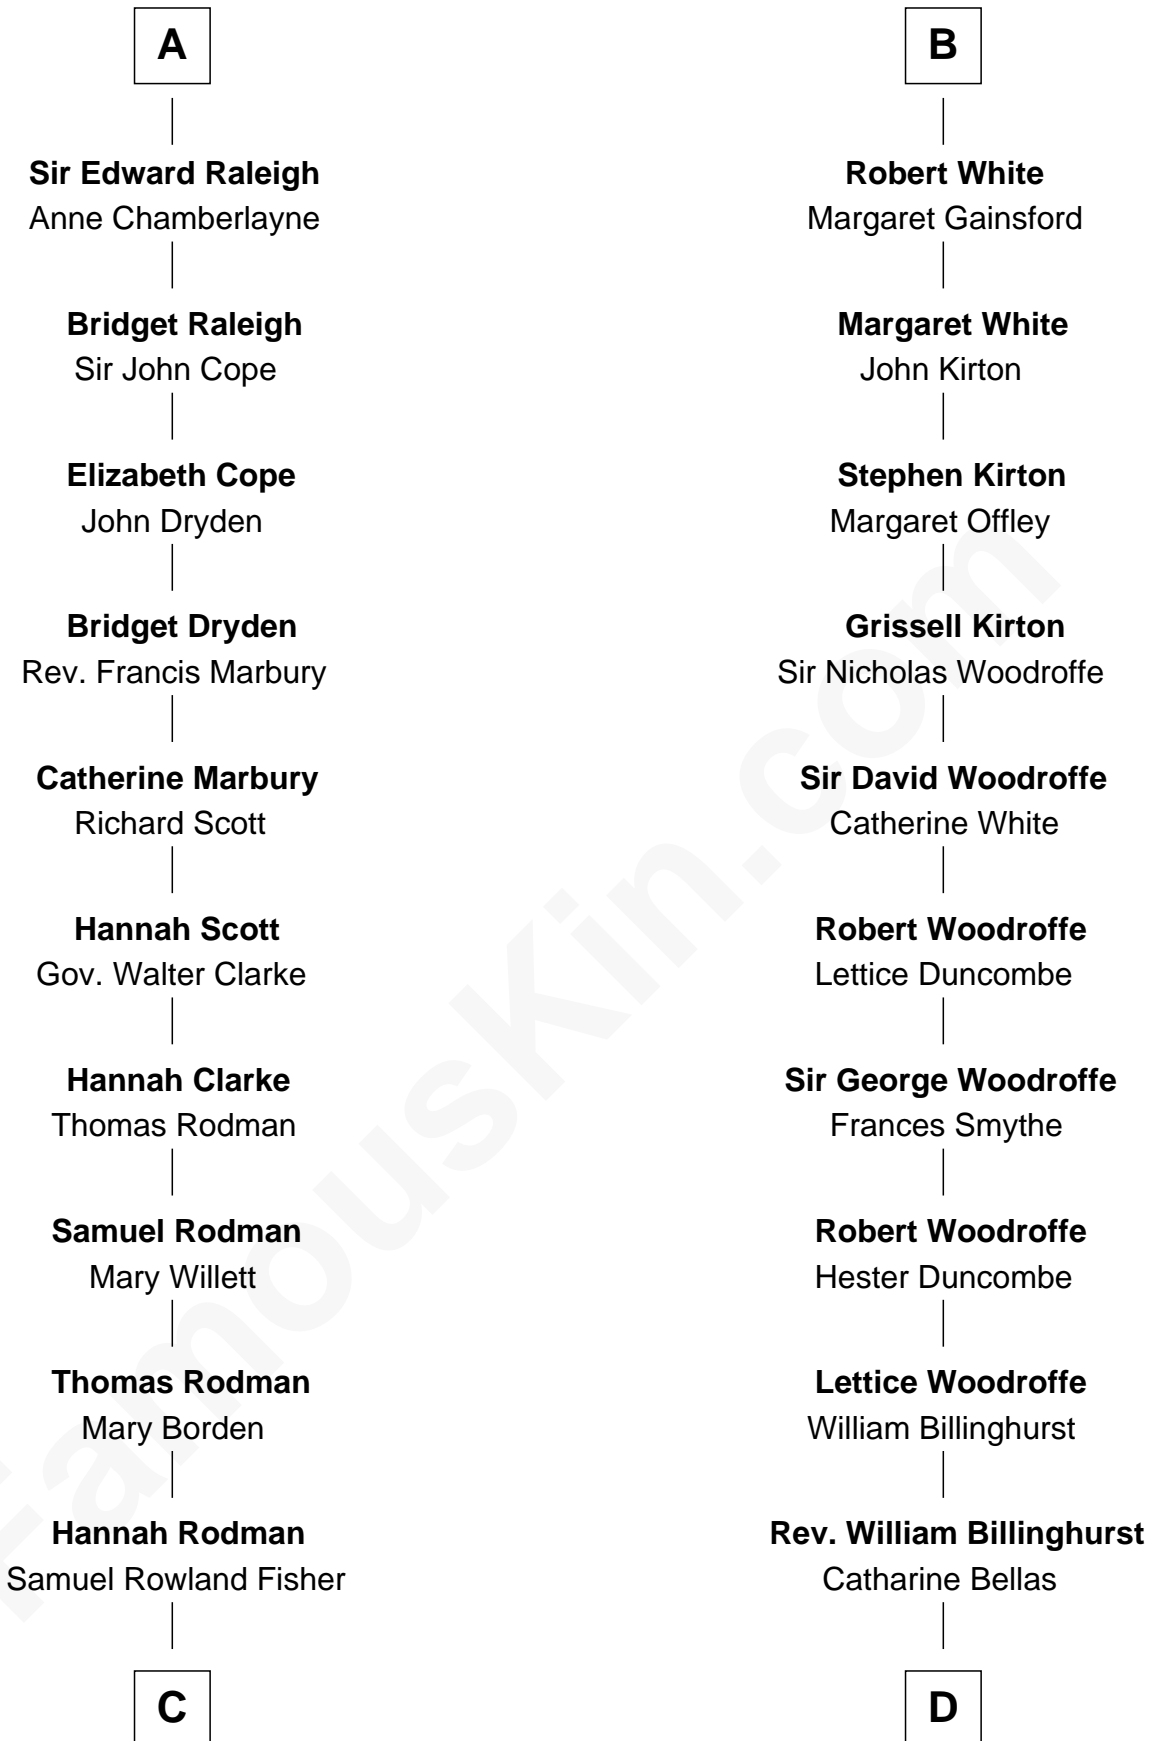

FamousKin.com

Relationship Chart of

Joseph Wharton

Founder of the Wharton School of Business

18th cousin 3 times removed of

Susana Ferrari Billinghurst

Argentine Aviation Pioneer

Isabella de Beauchamp

Elizabeth Greene
William Raleigh

Margaret Botreaux
Sir Robert Hungerford

Sir Edward Raleigh
Margaret Verney

Eleanor Hungerford
Sir John White

A

B

C

Deborah Fisher
William Wharton

Joseph Wharton

Founder, Wharton School of Business

D

Robert Billinghurst
Maria Francisca Agrelo

Daniel Mariano Billinghurst

Mercedes Merzano

Lisandro Billinghurst

Ana Kidd

Rosa Laureana Billinghurst

Alfredo Ferrari

Susana Ferrari Billinghurst

Argentine Aviation Pioneer

FamousKin.com