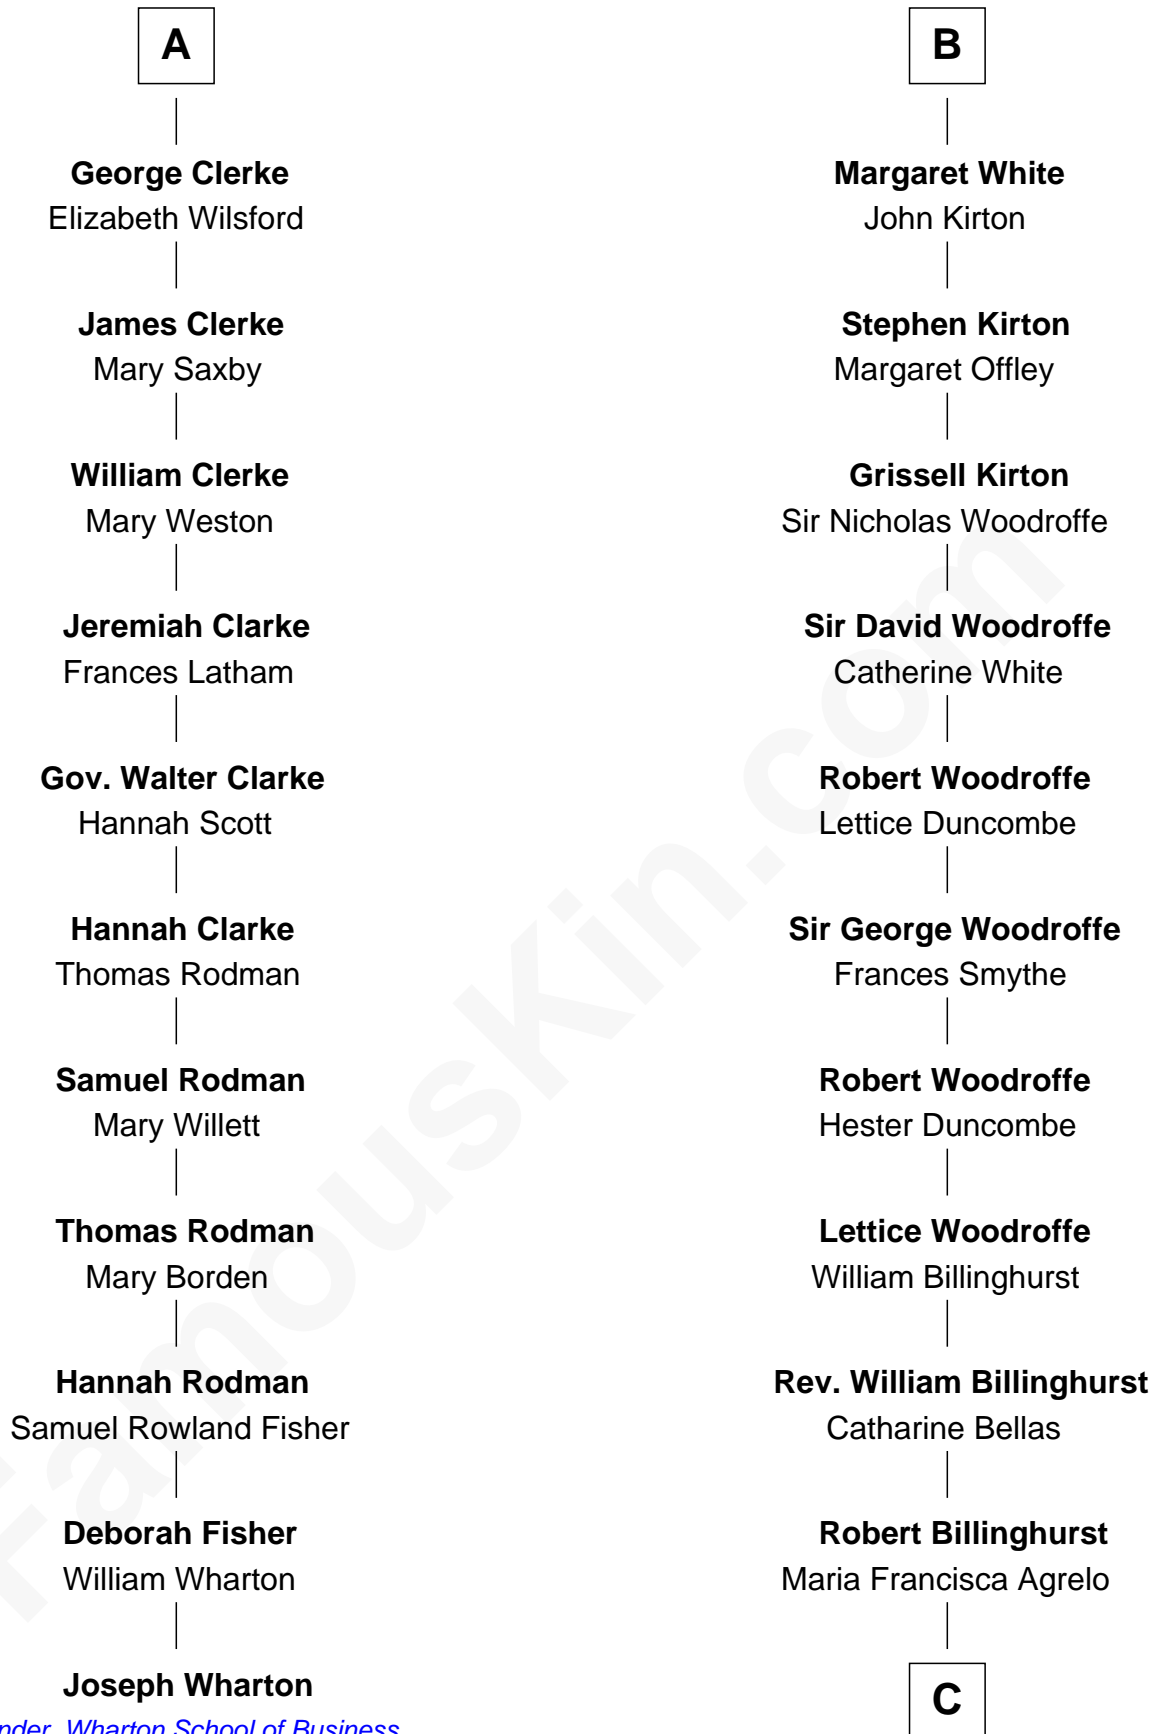

FamousKin.com

Relationship Chart of

Joseph Wharton

Founder of the Wharton School of Business

17th cousin 3 times removed of

Susana Ferrari Billinghurst

Argentine Aviation Pioneer

Bartholomew de Badlesmere

Margaret de Clare

Margery de Badlesmere

Sir William de Ros

Maud de Roos

John de Welles

Margery de Welles

Stephen le Scrope

Maude le Scrope

Margaret Botreaux

Sir Robert Hungerford

Eleanor Hungerford

Sir John White

Robert White

Margaret Gainsford

B

C

Daniel Mariano Billinghurst

Mercedes Merzano

Lisandro Billinghurst

Ana Kidd

Rosa Laureana Billinghurst

Alfredo Ferrari

Susana Ferrari Billinghurst

Argentine Aviation Pioneer