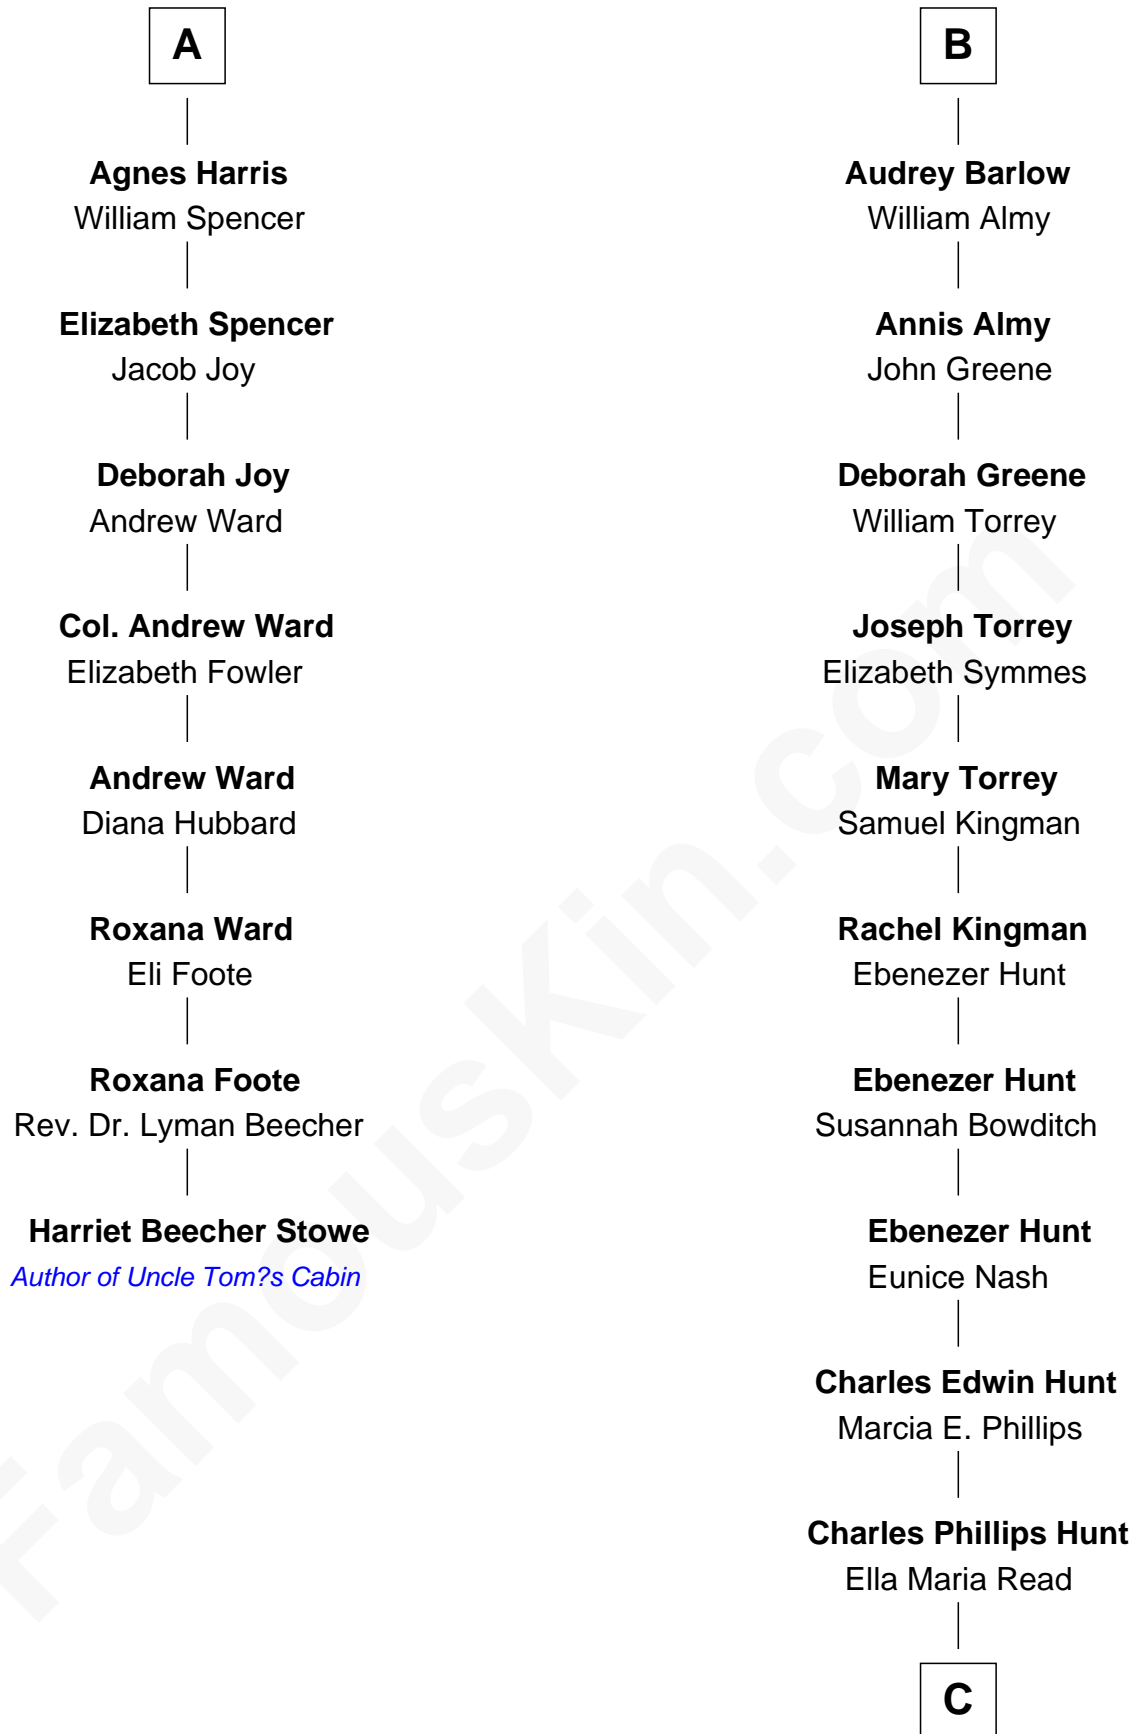

## Relationship Chart of

### Harriet Beecher Stowe

*Author of Uncle Tom's Cabin*

14th cousin 5 times removed of

**Linda Hunt**

*TV and Movie Actress*

C

**Charles Edwin Hunt**  
Louise Phipps Davy

**Raymond Davy Hunt**  
Elsie R. Doying