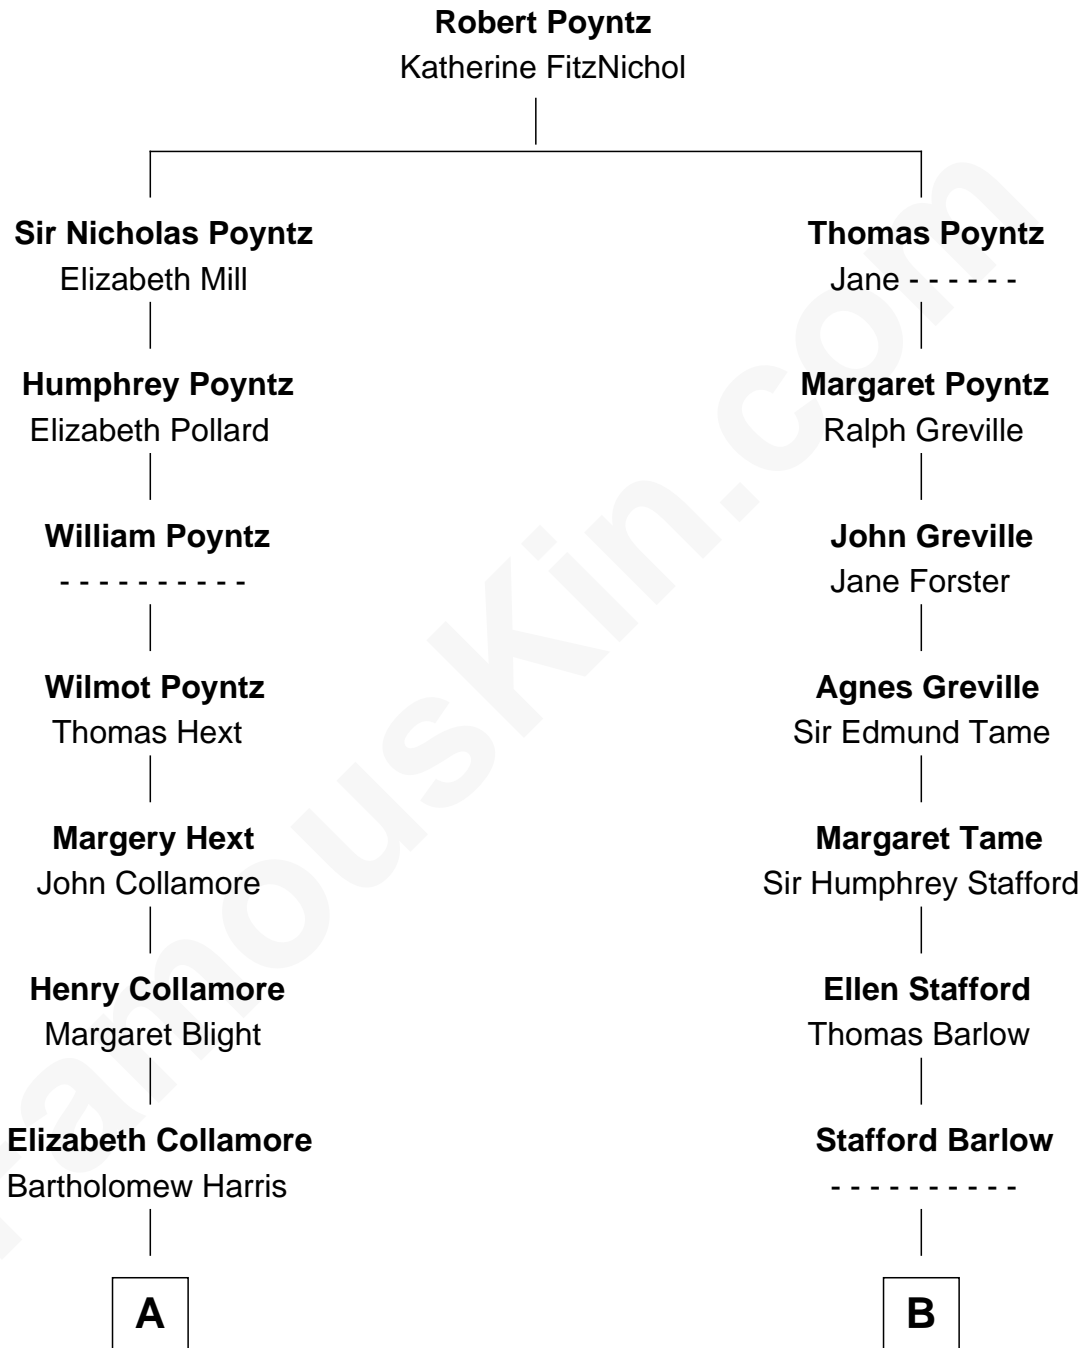

## Relationship Chart of

### Harriet Beecher Stowe

*Author of Uncle Tom's Cabin*

14th cousin 5 times removed of

**Linda Hunt**

*TV and Movie Actress*

C

**Charles Edwin Hunt**  
Louise Phipps Davy

**Raymond Davy Hunt**  
Elsie R. Doying