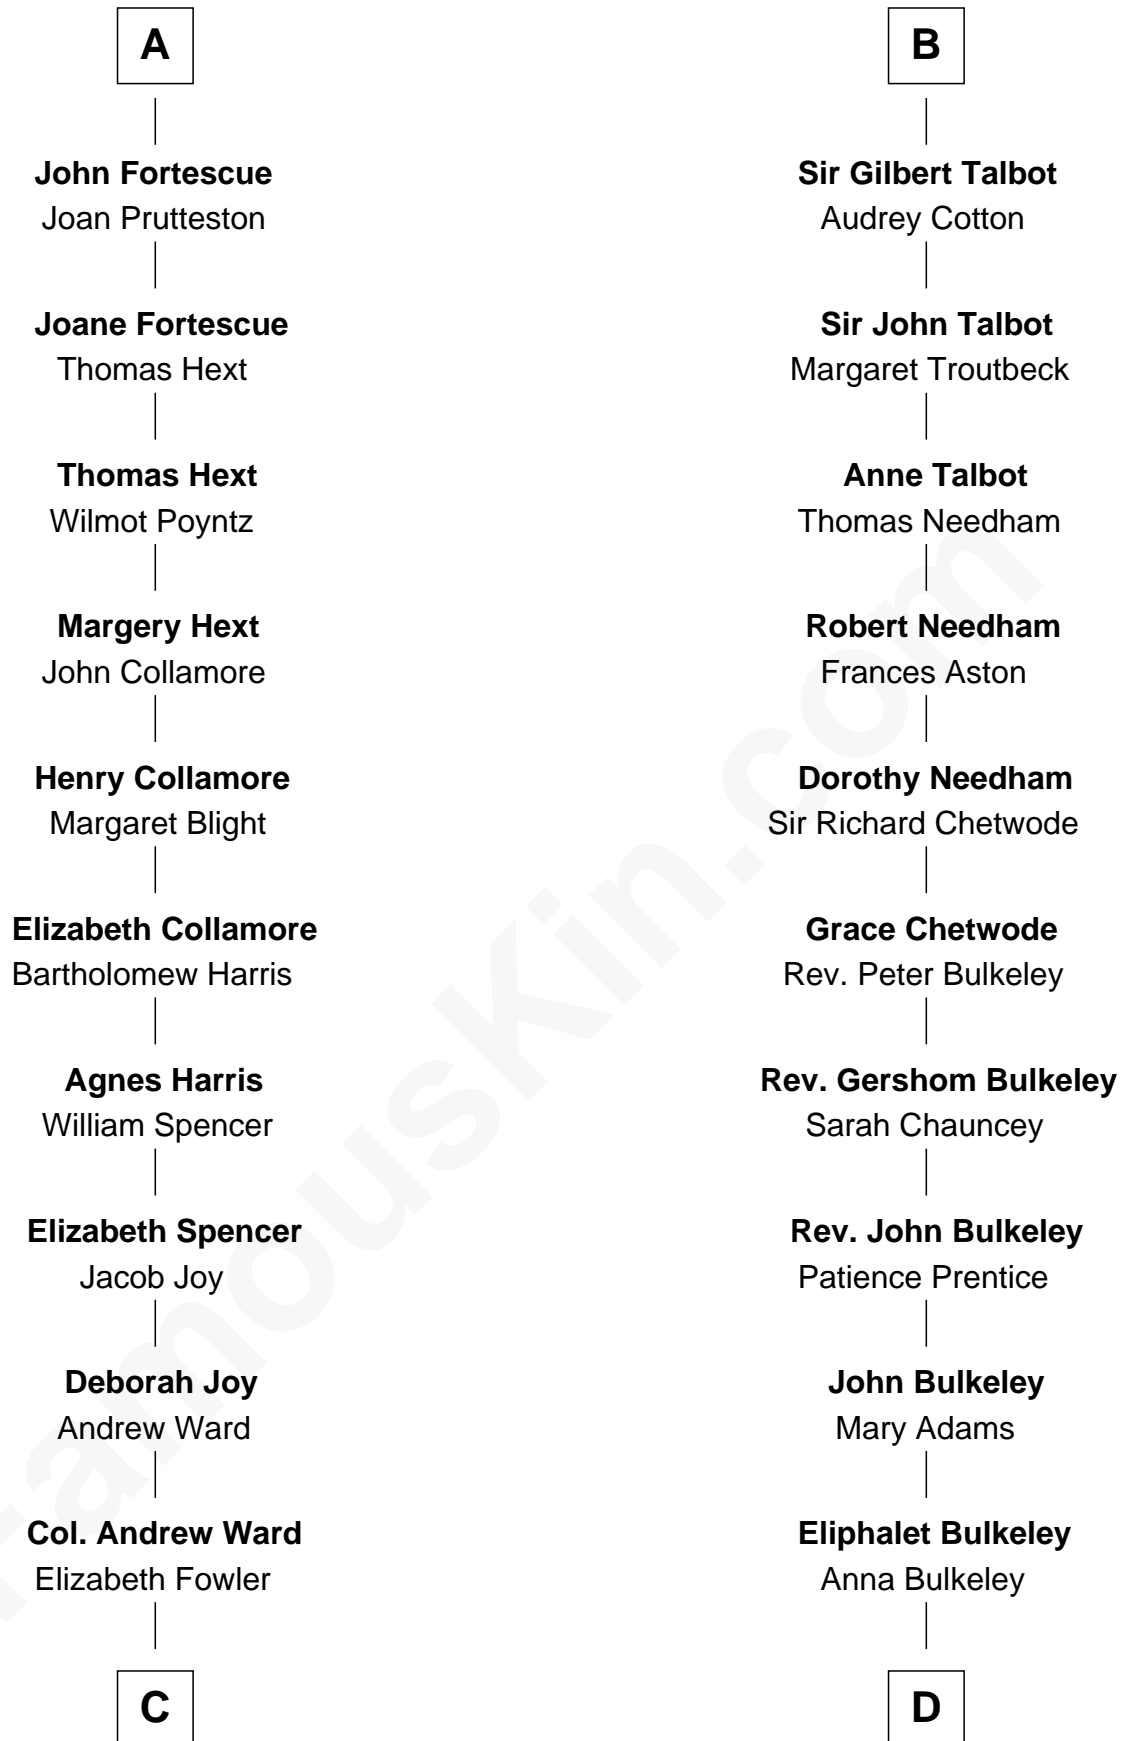

FamousKin.com

Relationship Chart of

Harriet Beecher Stowe

Author of Uncle Tom's Cabin

18th cousin 2 times removed of

Eliphalet Adams Bulkeley

Founder of Aetna Insurance

C

Andrew Ward
Diana Hubbard

Roxana Ward
Eli Foote

Roxana Foote
Rev. Dr. Lyman Beecher

Harriet Beecher Stowe
Author of Uncle Tom's Cabin

D

John Charles Bulkeley
Sarah Taintor

Eliphalet Adams Bulkeley
Founder of Aetna Insurance