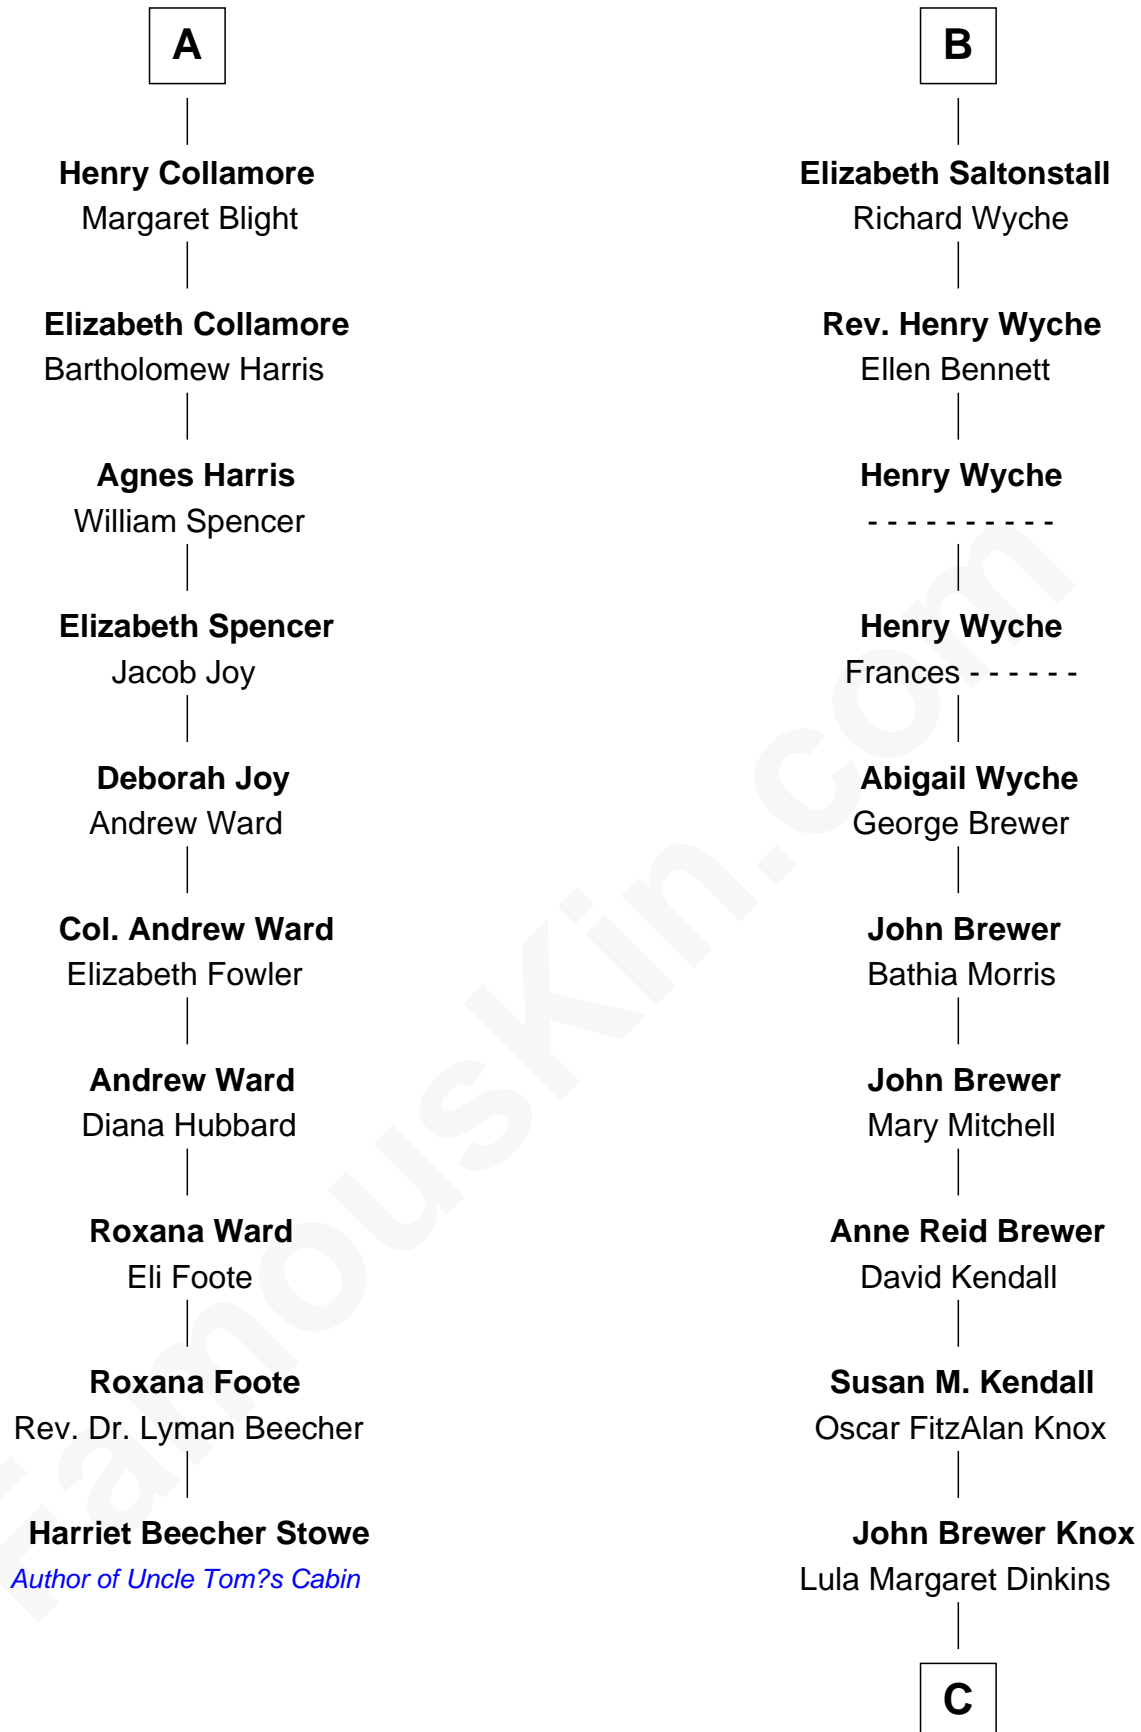

# FamousKin.com Relationship Chart of

**Harriet Beecher Stowe**

*Author of Uncle Tom's Cabin*

16th cousin 3 times removed of

**Truman Capote**

*Author of In Cold Blood*

**Sir Nicholas Poyntz**

*with wife  
Maud de Acton*

**Sir John Poyntz**  
-----

**Humphrey Poyntz**  
Elizabeth Pollard

**John Poyntz**  
Maud Perth

**William Poyntz**  
-----

**William Poyntz**  
Elizabeth Shaw

**Wilmot Poyntz**  
Thomas Hext

**Thomas Poyntz**  
Ann Calva

**Margery Hext**  
John Collamore

**Susanna Poyntz**  
Sir Richard Saltonstall

**A**

**B**

**C**

**Mabel Knox**

Archulus Persons

**Archulus Persons**