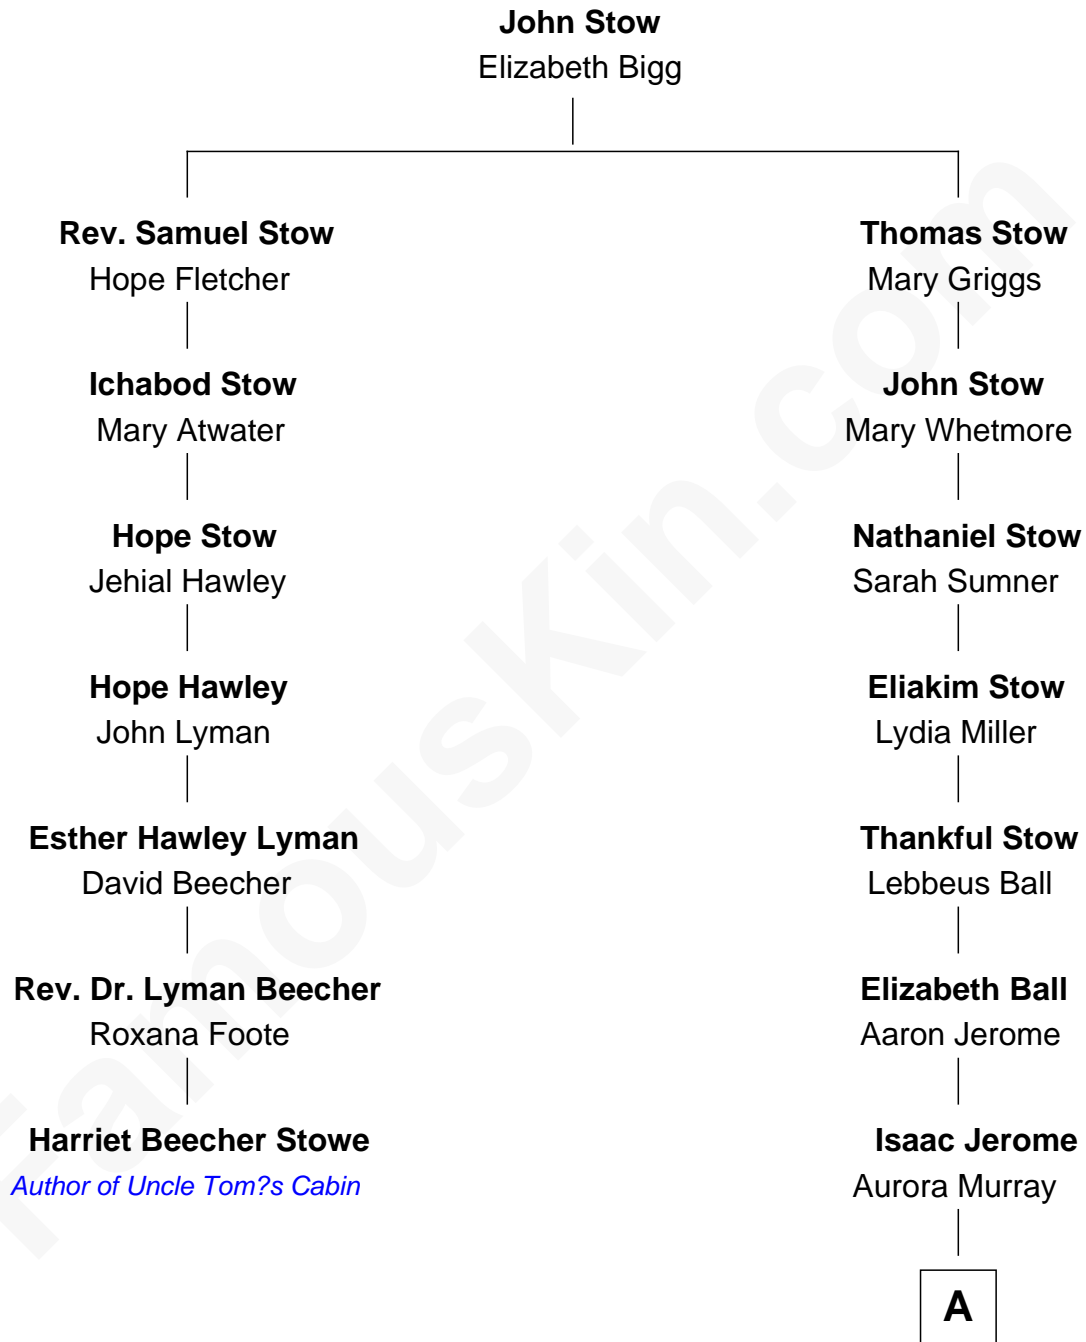

FamousKin.com Relationship Chart of

Harriet Beecher Stowe

Author of Uncle Tom's Cabin

6th cousin 3 times removed of

Sir Winston Churchill

Prime Minister of the United Kingdom

A

Leonard Walter Jerome

Clarissa Hall

Jeanette Jerome

Randolph Henry Spencer-Churchill

Sir Winston Churchill

Prime Minister of the United Kingdom

FamousKin.com