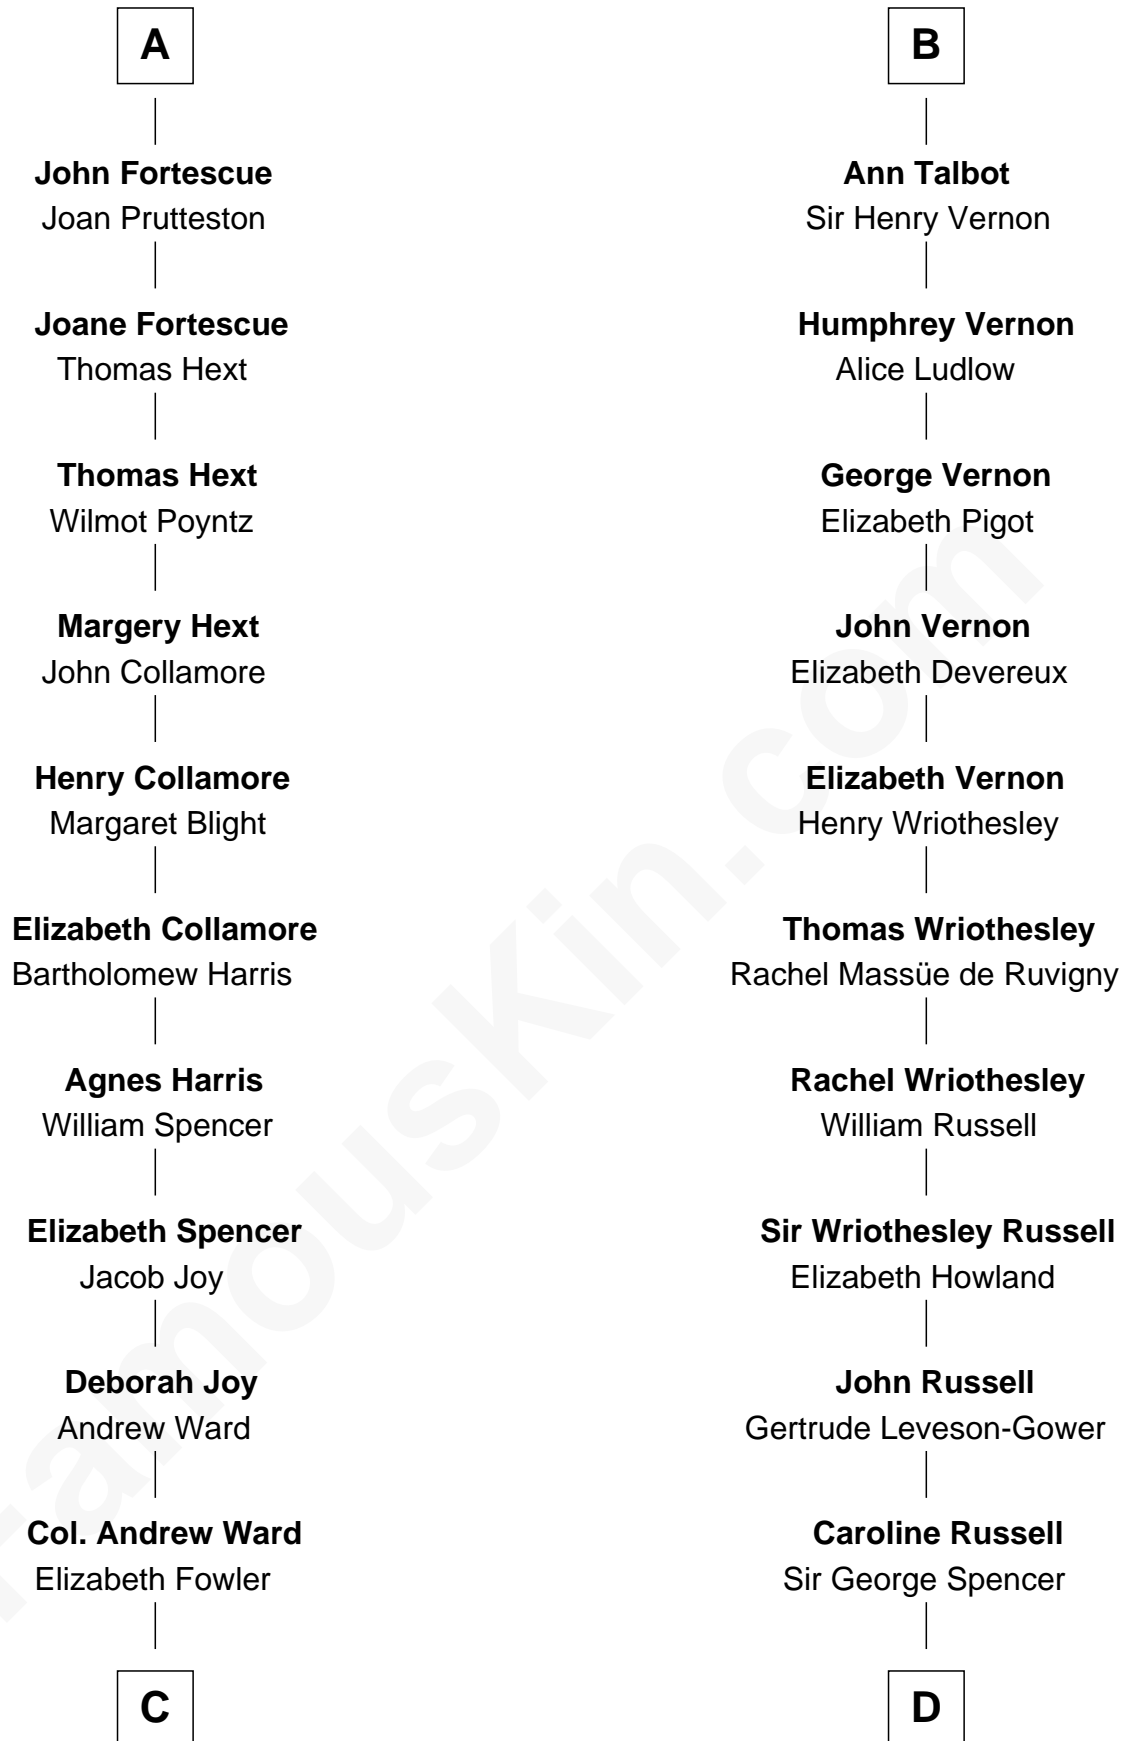

# FamousKin.com Relationship Chart of

**Harriet Beecher Stowe**

*Author of Uncle Tom's Cabin*

20th cousin 1 time removed of

**Sir Winston Churchill**

*Prime Minister of the United Kingdom*

**C**

**Andrew Ward**  
Diana Hubbard

**Roxana Ward**  
Eli Foote

**Roxana Foote**  
Rev. Dr. Lyman Beecher

**Harriet Beecher Stowe**  
*Author of Uncle Tom's Cabin*

**D**

**George Spencer**  
Susan Stewart

**Sir George Spencer-Churchill**  
Jane Stewart