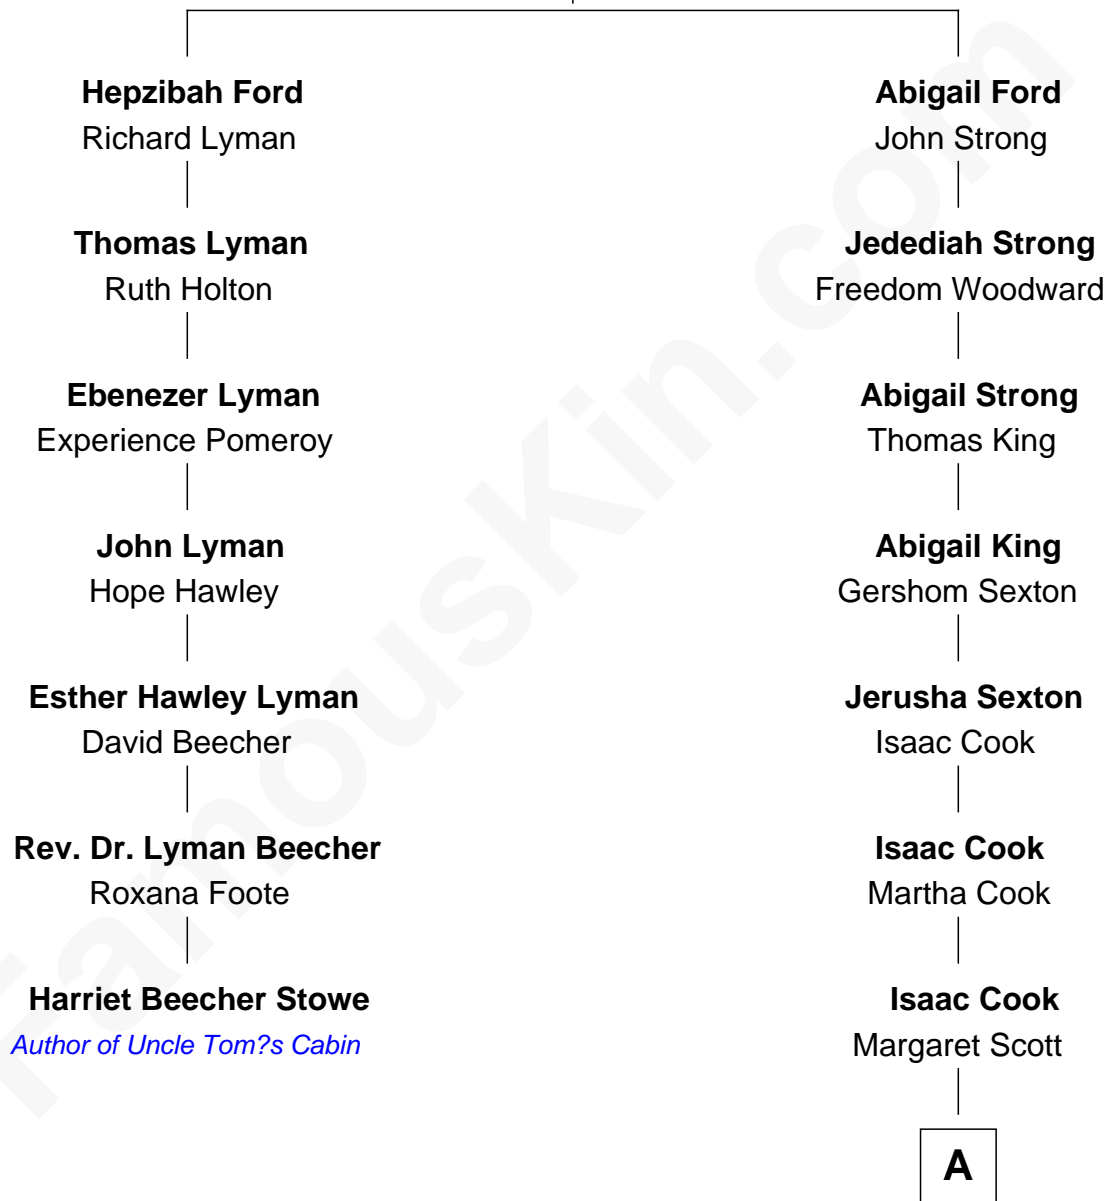

FamousKin.com Relationship Chart of

Harriet Beecher Stowe

Author of Uncle Tom's Cabin

6th cousin 2 times removed of

Lucy (Webb) Hayes

First Lady of President Rutherford B. Hayes

Thomas Ford
Elizabeth Charde

A

—
Mariah Cook
Dr. James Webb

—
Lucy (Webb) Hayes
First Lady of Rutherford Hayes

FamousKin.com