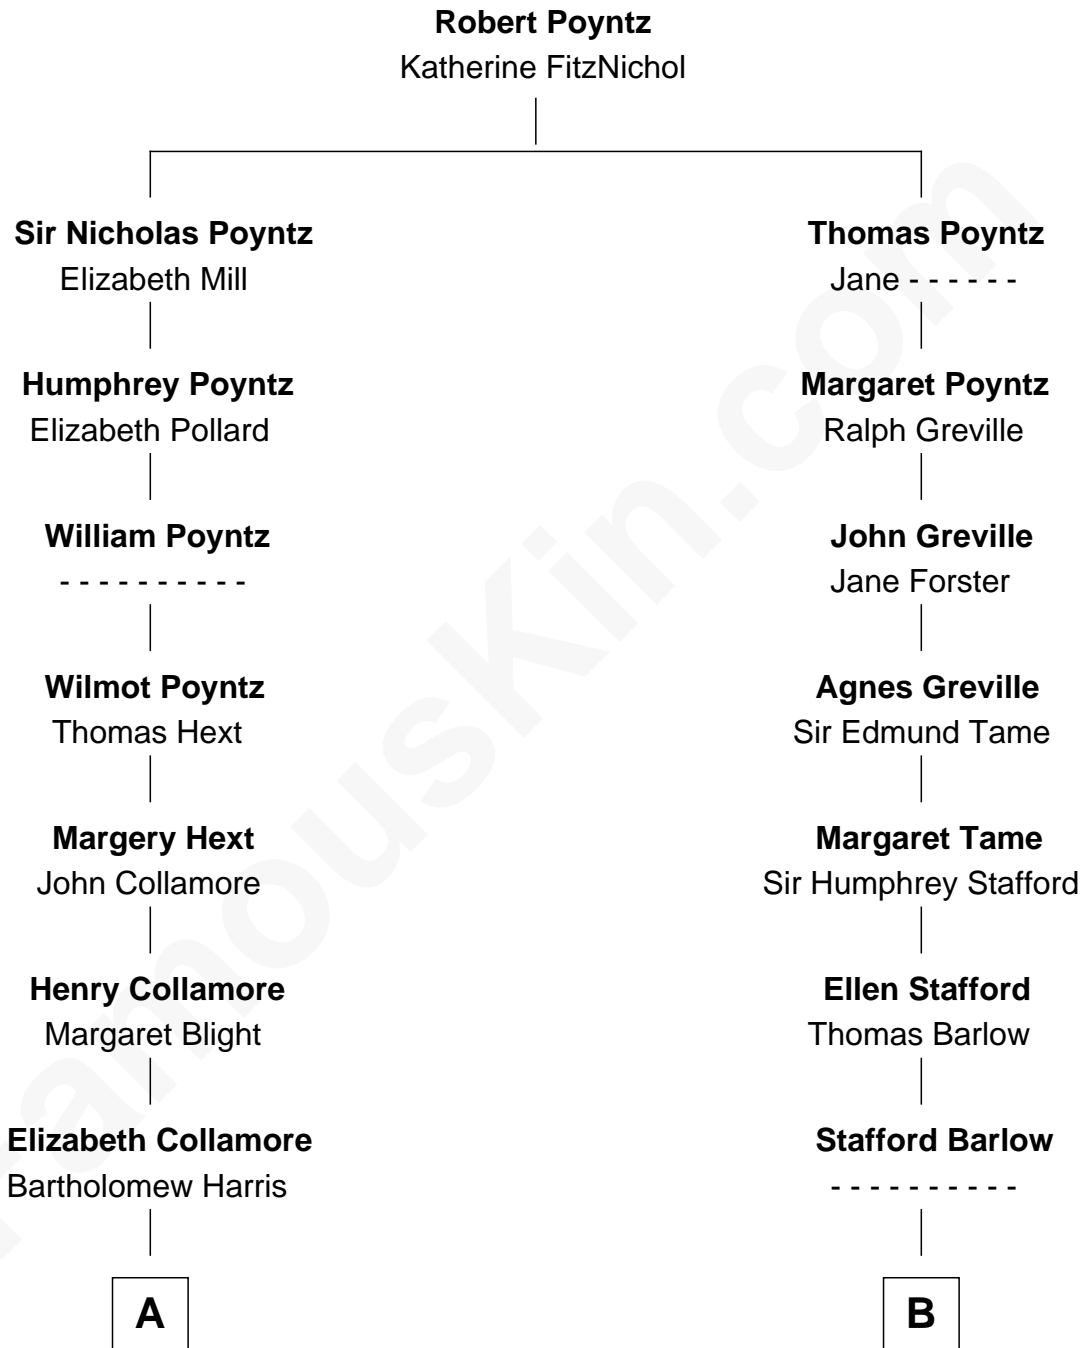

FamousKin.com Relationship Chart of

Harriet Beecher Stowe

Author of Uncle Tom's Cabin

14th cousin 4 times removed of

Mitt Romney

70th Governor of Massachusetts

C

George Wilcken Romney

Lenore Emily LaFount

Mitt Romney

70th Governor of Massachusetts

FamousKin.com