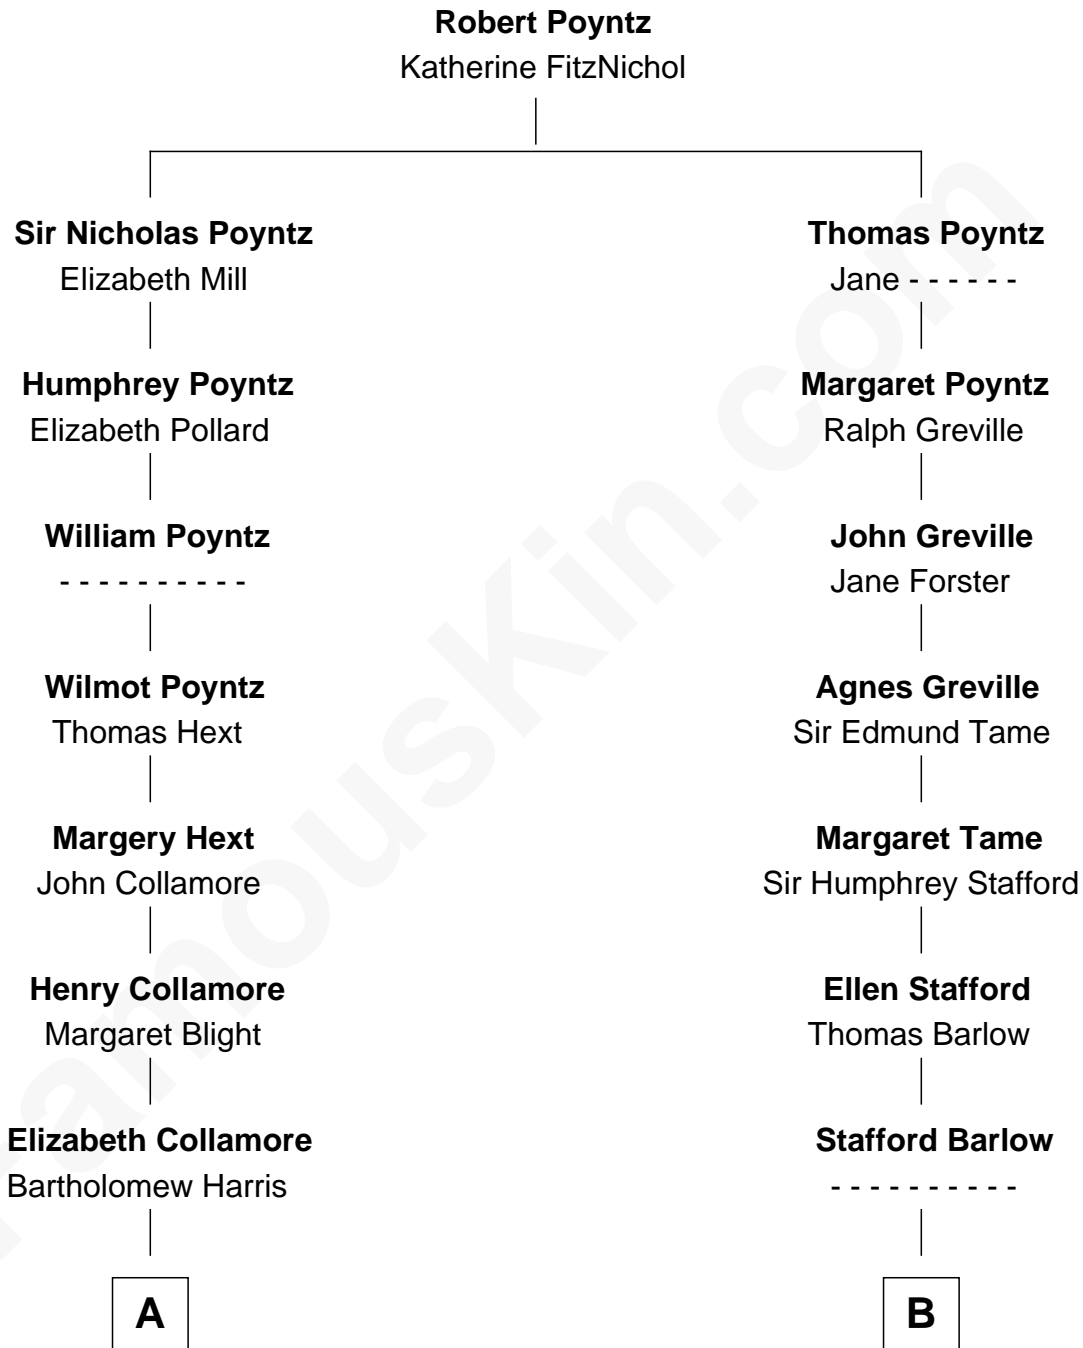

FamousKin.com Relationship Chart of

Harriet Beecher Stowe

Author of Uncle Tom's Cabin

14th cousin 4 times removed of

Raquel Welch

Movie Actress

C

Josephine Sarah Hall
Armando Carlos Tejada

Raquel Welch
aka Raquel Welch

FamousKin.com