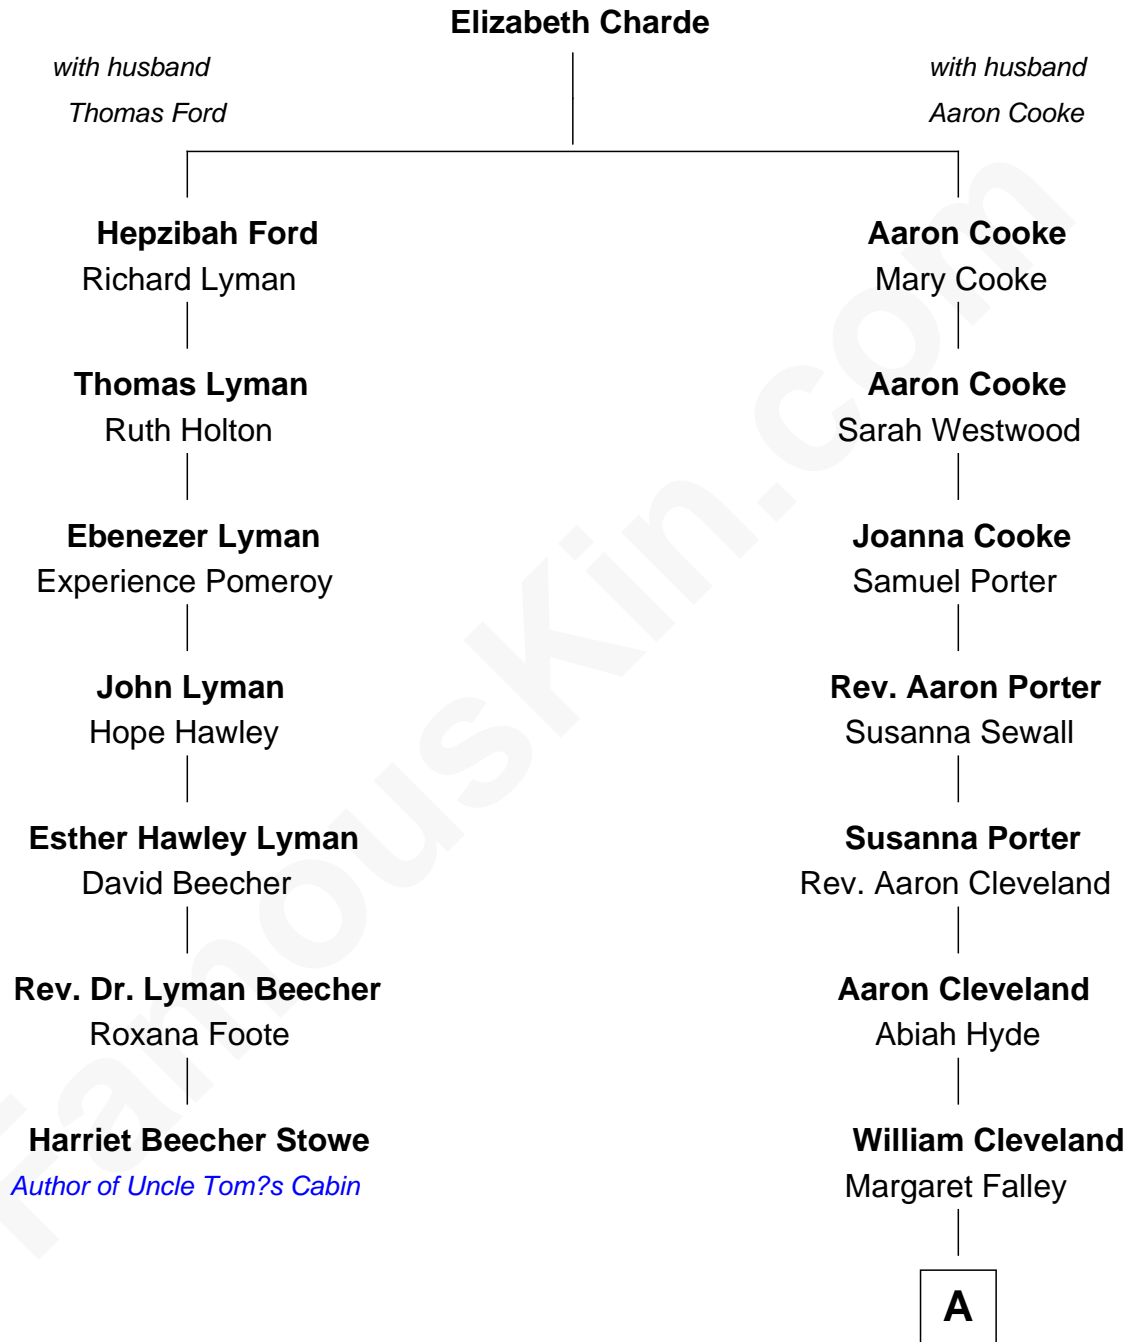

FamousKin.com Relationship Chart of

Harriet Beecher Stowe

Author of Uncle Tom?s Cabin

6th cousin 2 times removed of

Grover Cleveland

22nd and 24th U.S. President

FamousKin.com