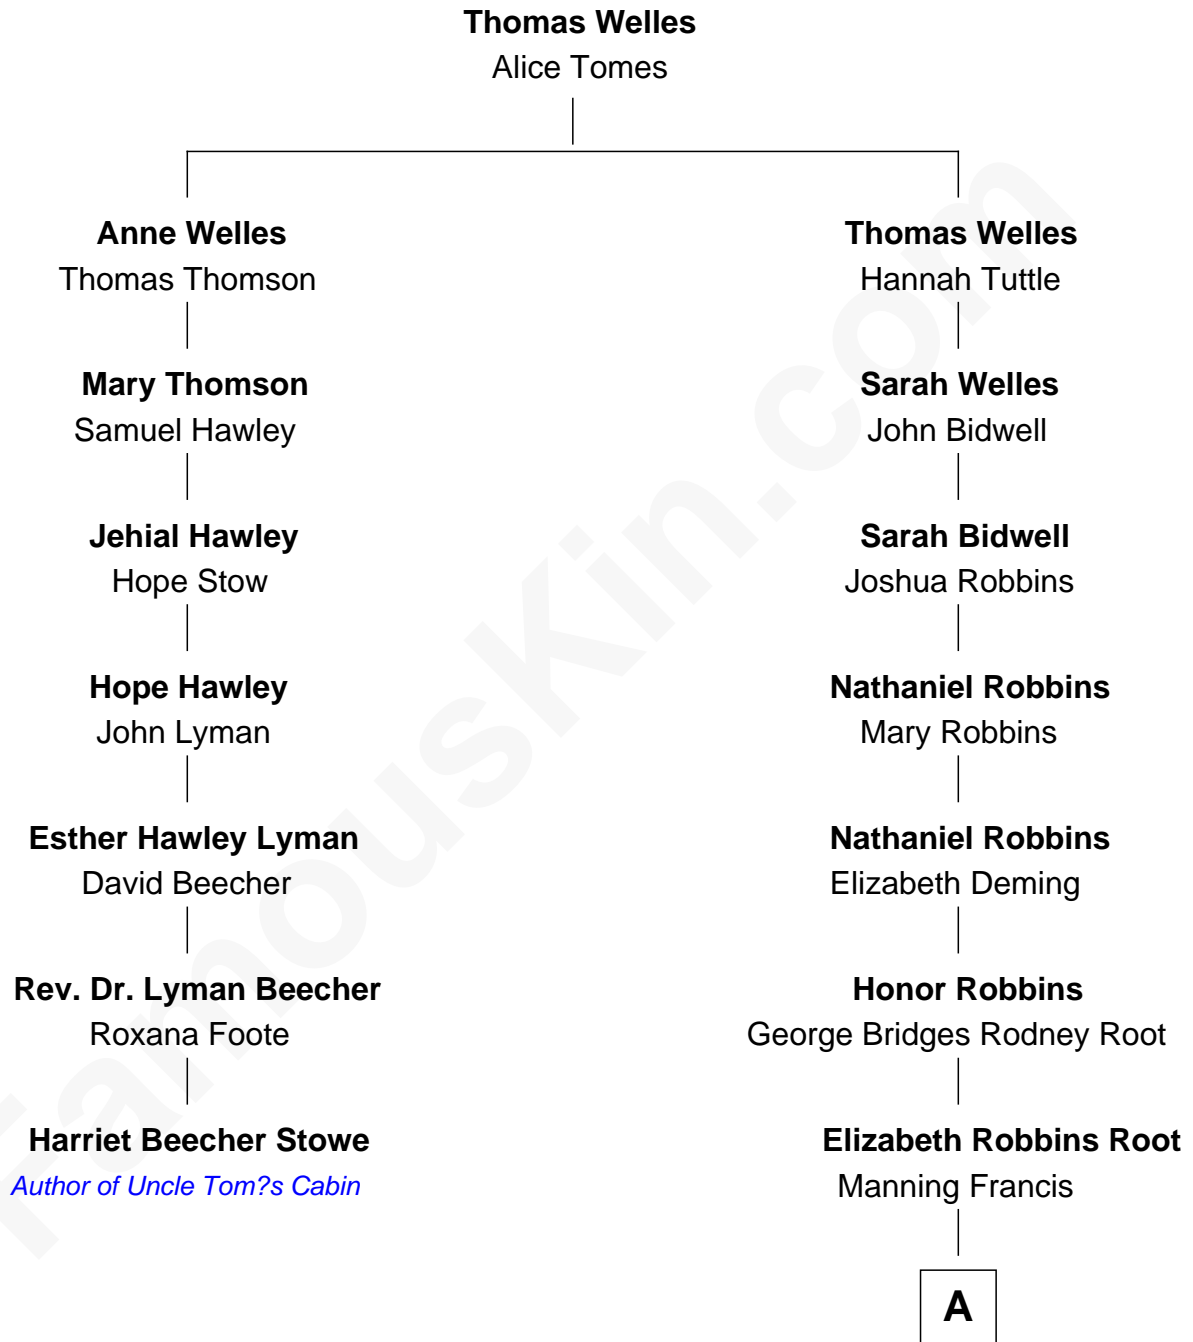

# FamousKin.com Relationship Chart of

**Harriet Beecher Stowe**

*Author of Uncle Tom's Cabin*

6th cousin 4 times removed of

**Nancy (Davis) Reagan**

*First Lady of President Ronald Reagan*

**A**

Frederick Augustus Francis

Jessie Anne Stevens

Anne Ayers Francis

John Newell Robbins

Kenneth Seymour Robbins

Edith Prescott Lockett

Nancy (Davis) Reagan

*First Lady of Ronald Reagan*