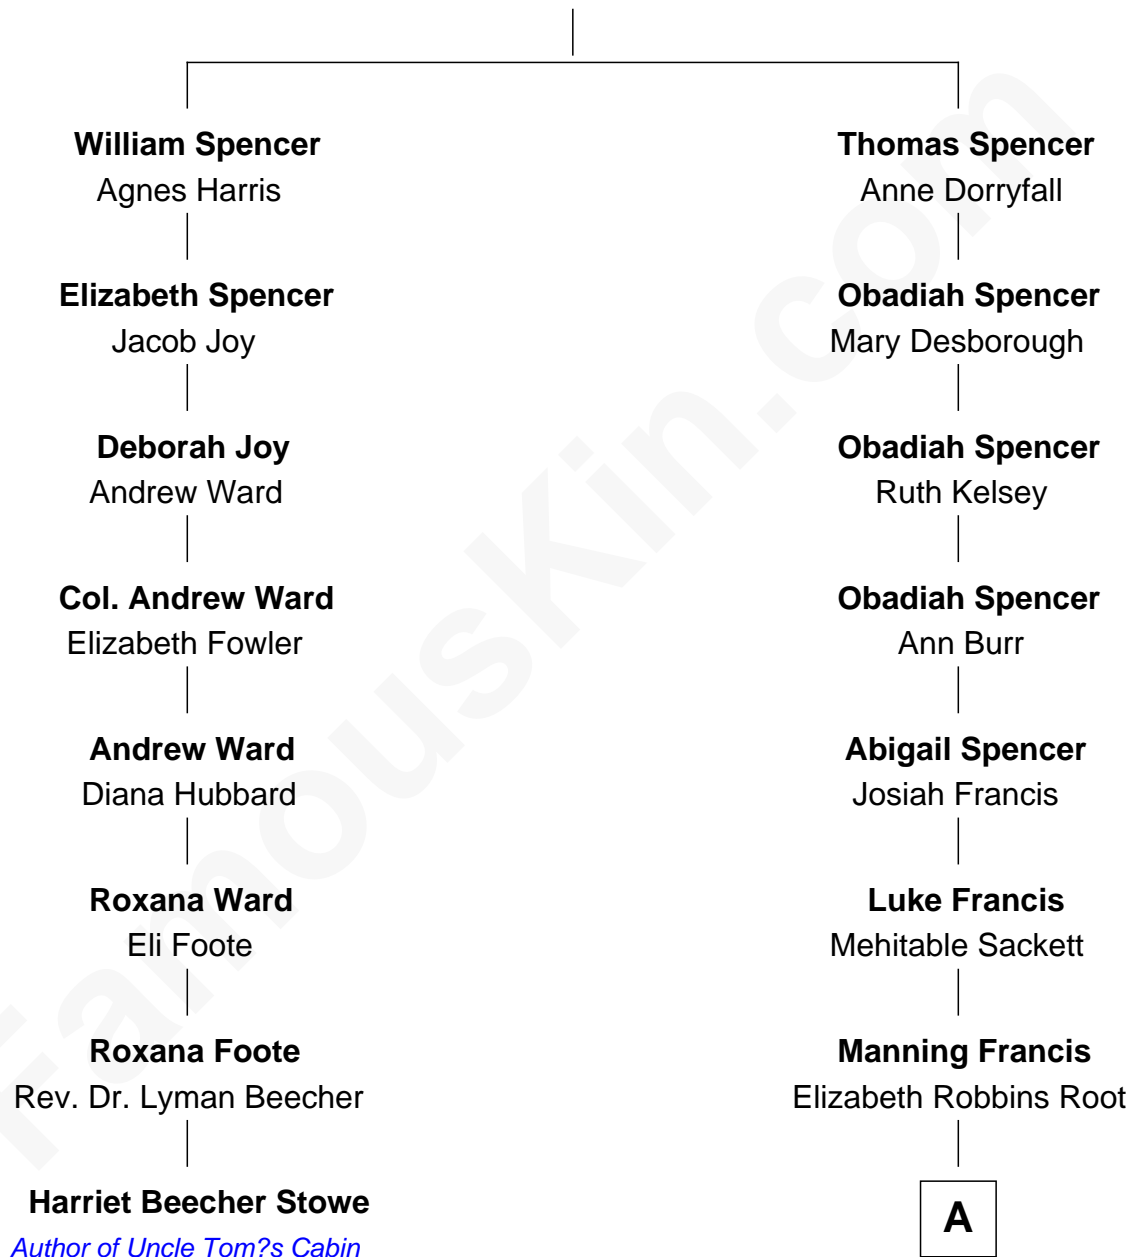

FamousKin.com Relationship Chart of

Harriet Beecher Stowe

Author of Uncle Tom's Cabin

7th cousin 3 times removed of

Nancy (Davis) Reagan

First Lady of President Ronald Reagan

Gerard Spencer

Alice Whitbread

A

Frederick Augustus Francis

Jessie Anne Stevens

Anne Ayers Francis

John Newell Robbins

Kenneth Seymour Robbins

Edith Prescott Lockett

Nancy (Davis) Reagan

First Lady of Ronald Reagan