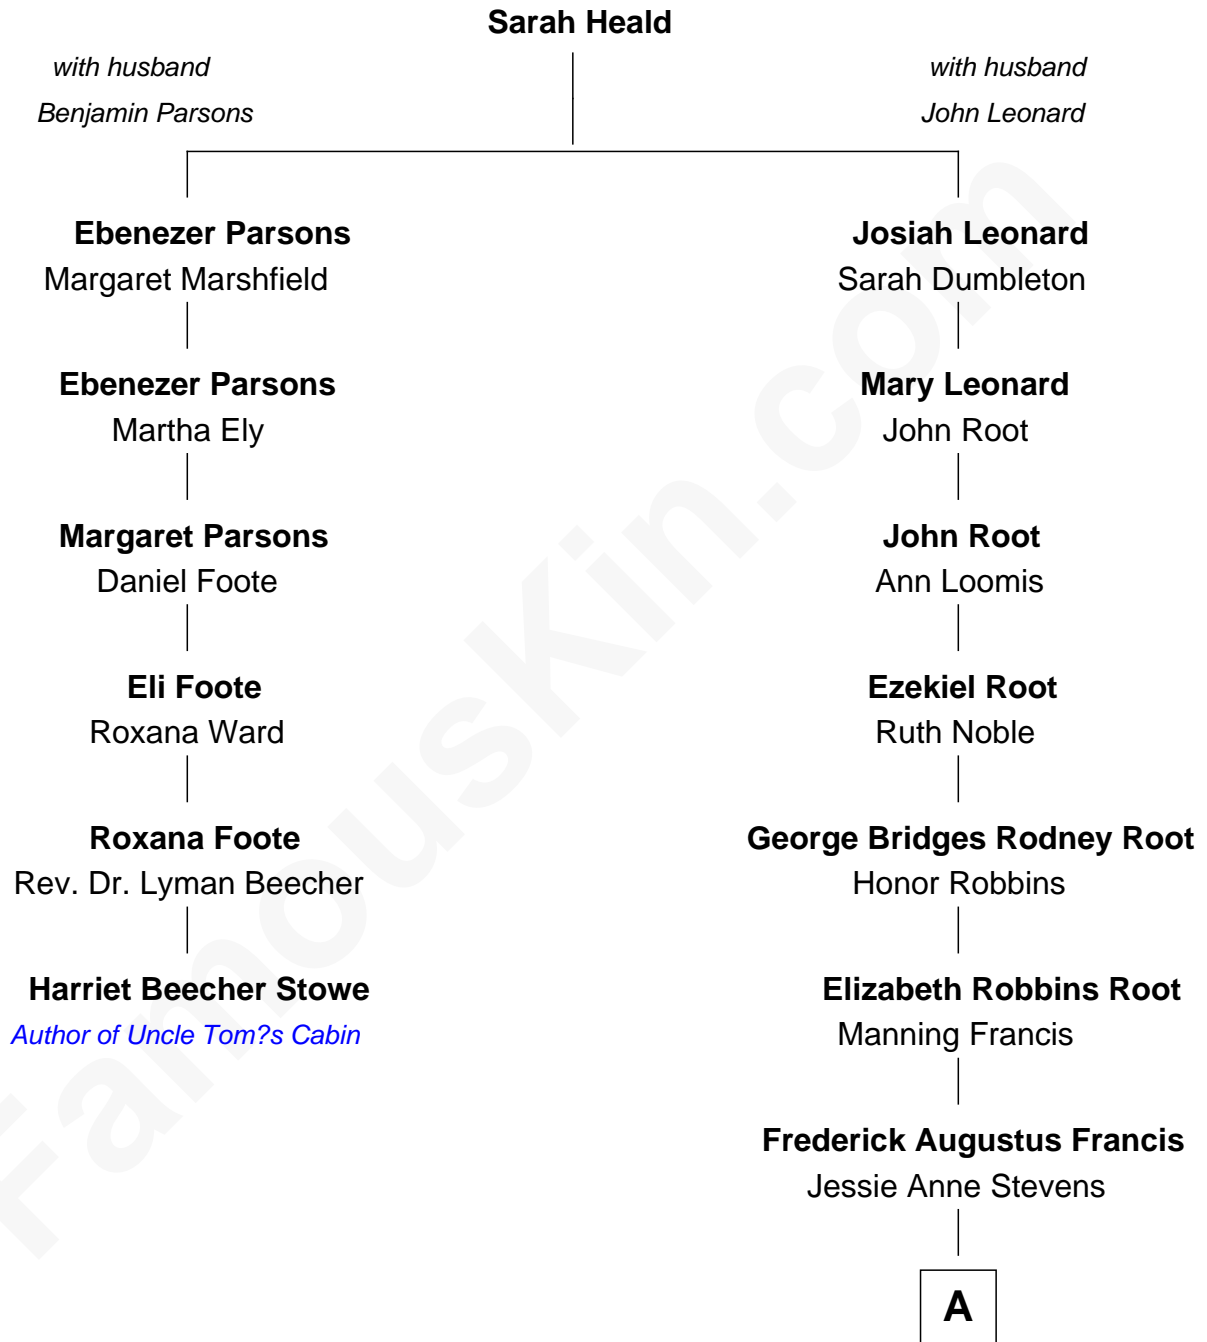

FamousKin.com Relationship Chart of

Harriet Beecher Stowe

Author of Uncle Tom?s Cabin

5th cousin 4 times removed of

Nancy (Davis) Reagan

First Lady of President Ronald Reagan

A

Anne Ayers Francis
John Newell Robbins

Kenneth Seymour Robbins
Edith Prescott Lockett

Nancy (Davis) Reagan
First Lady of Ronald Reagan

FamousKin.com