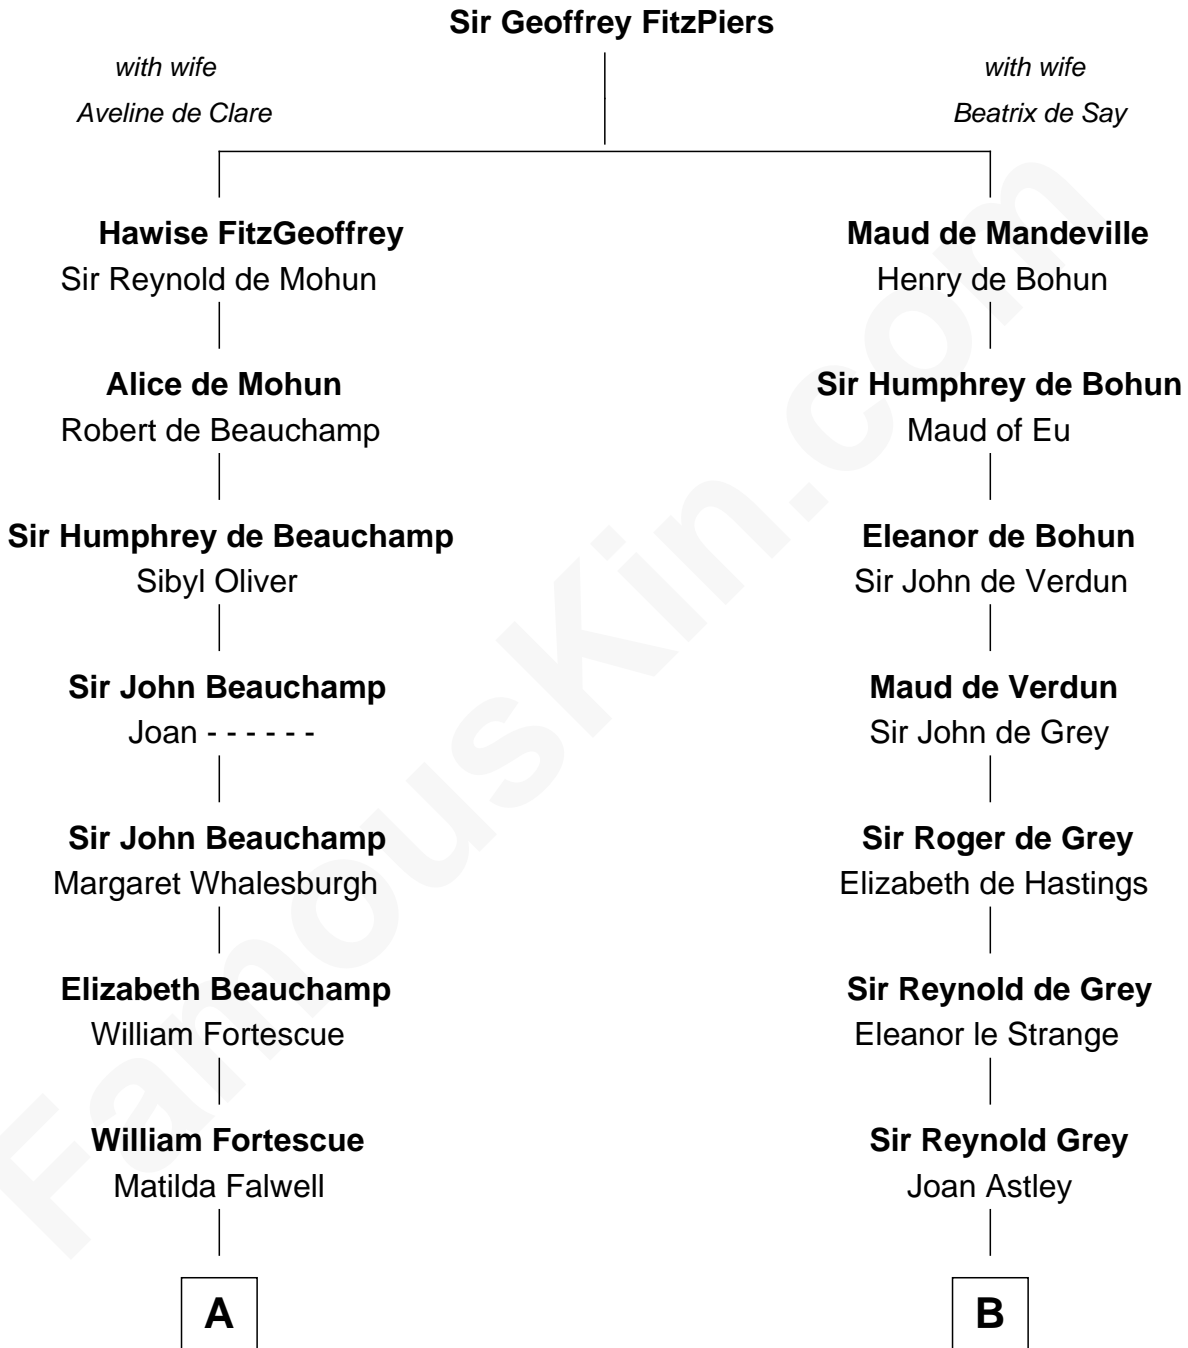

FamousKin.com Relationship Chart of

Harriet Beecher Stowe

Author of Uncle Tom's Cabin

20th cousin 1 time removed of

J.P. Morgan

American Banker and Art Collector

C

Andrew Ward
Diana Hubbard

Roxana Ward
Eli Foote

Roxana Foote
Rev. Dr. Lyman Beecher

Harriet Beecher Stowe
Author of Uncle Tom's Cabin

D

Lynde Lord
Lois Sheldon

Lynde Lord
Mary Lyman

Mary Sheldon Lord
John Pierpont

Juliet Pierpont
Junius Spencer Morgan