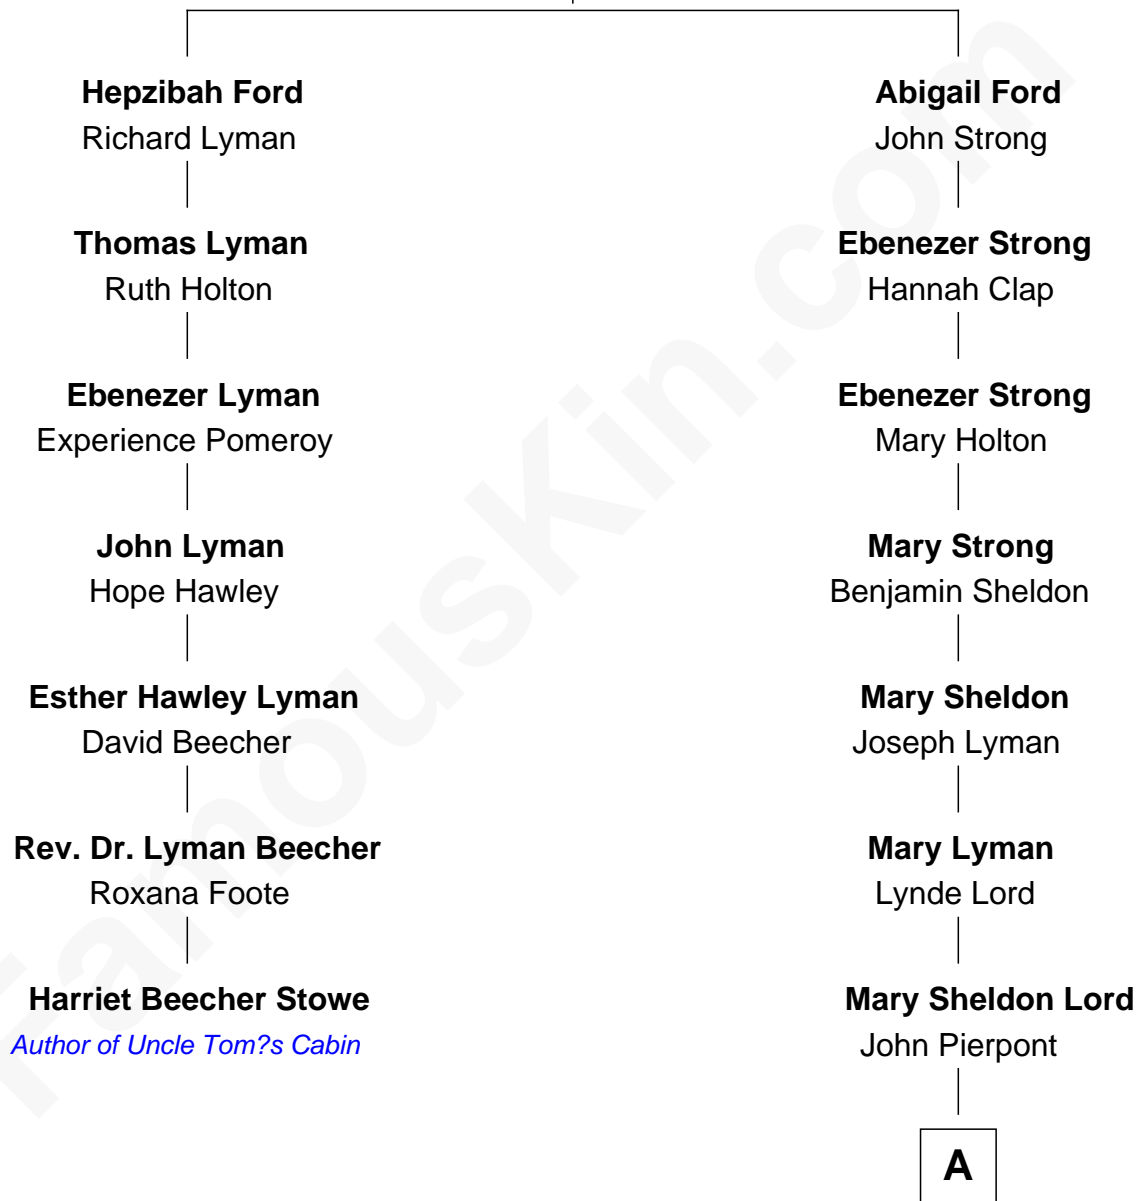

FamousKin.com Relationship Chart of

Harriet Beecher Stowe

Author of Uncle Tom's Cabin

6th cousin 2 times removed of

J.P. Morgan

American Banker and Art Collector

Thomas Ford
Elizabeth Charde

A