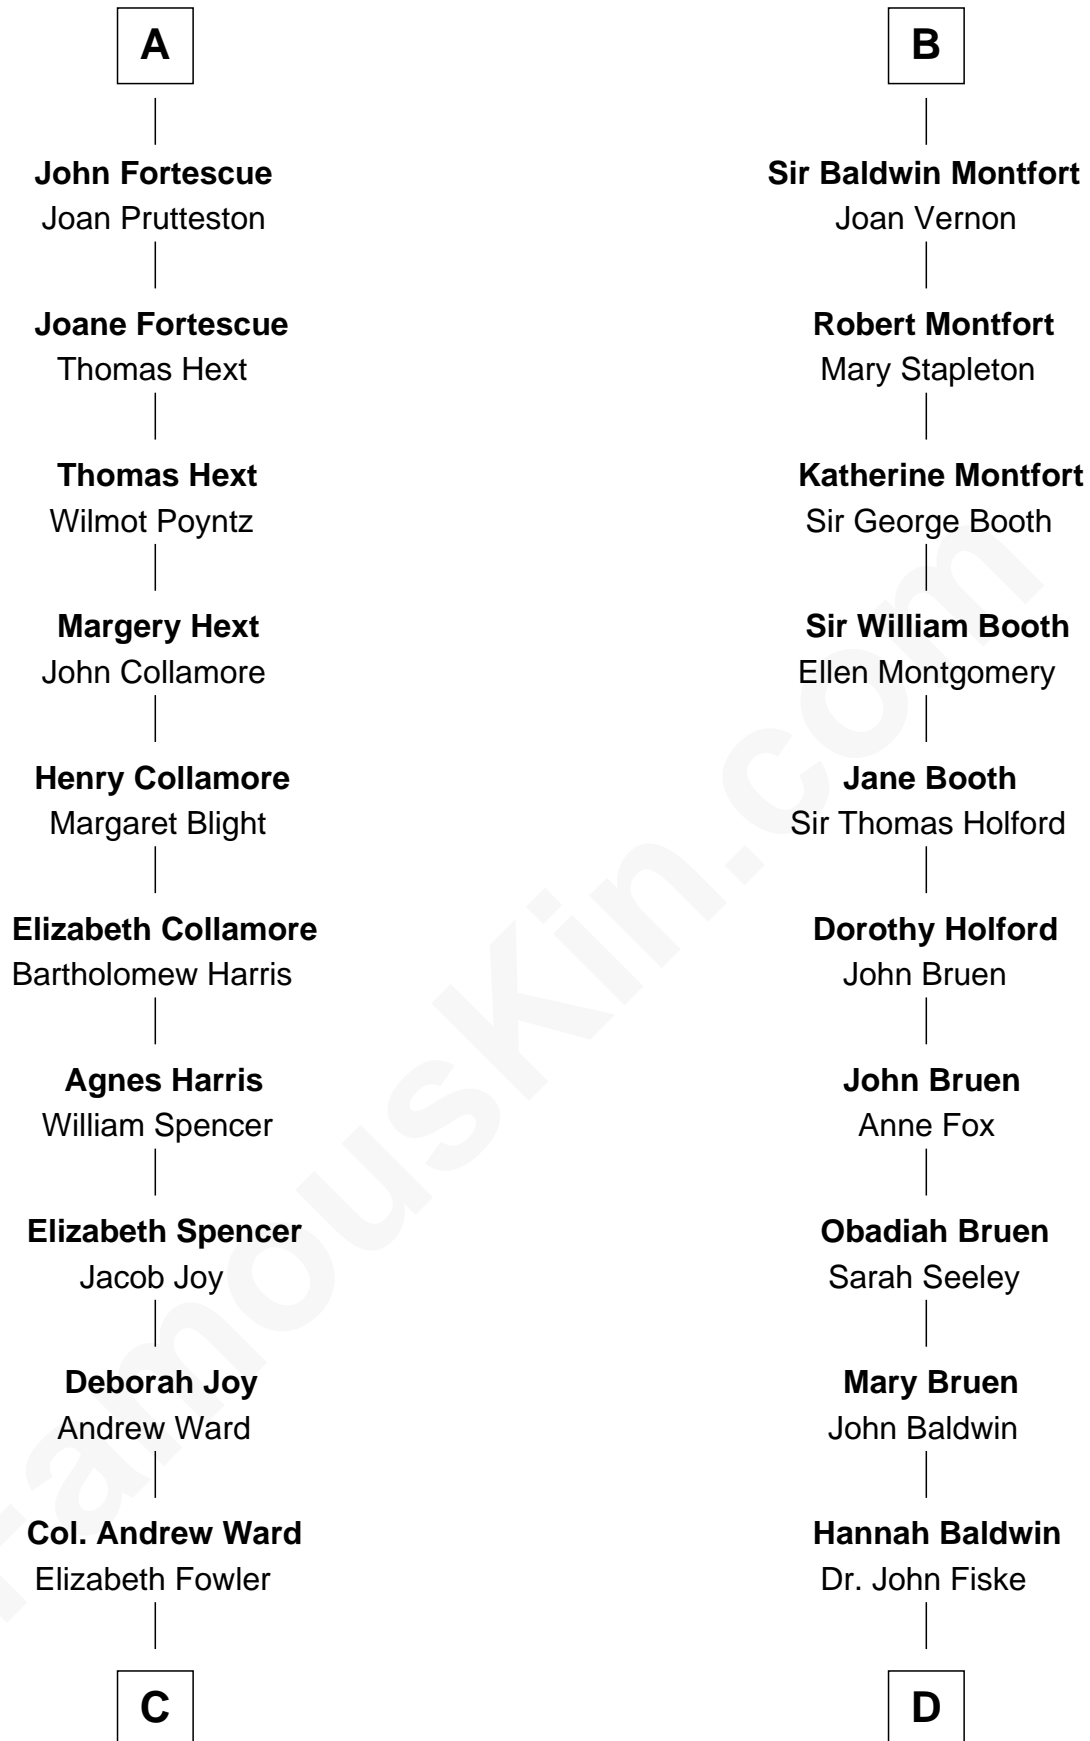

# FamousKin.com Relationship Chart of

**Harriet Beecher Stowe**

*Author of Uncle Tom's Cabin*

20th cousin 1 time removed of

**Stephen A. Douglas**

*Participated in Lincoln-Douglas Debates*

**C**

**Andrew Ward**  
Diana Hubbard  
|  
**Roxana Ward**  
Eli Foote  
|  
**Roxana Foote**  
Rev. Dr. Lyman Beecher  
|  
**Harriet Beecher Stowe**  
*Author of Uncle Tom's Cabin*

**D**

**Benjamin Fiske**  
Abigail Bowen  
|  
**Benjamin Fiske**  
Susannah Briggs  
|  
**Rev. Nathaniel Fiske**  
Sarah Arnold  
|  
**Sarah Fiske**  
Dr. Stephen Arnold Douglass  
|  
**Stephen A. Douglas**  
*The Lincoln-Douglas Debates*