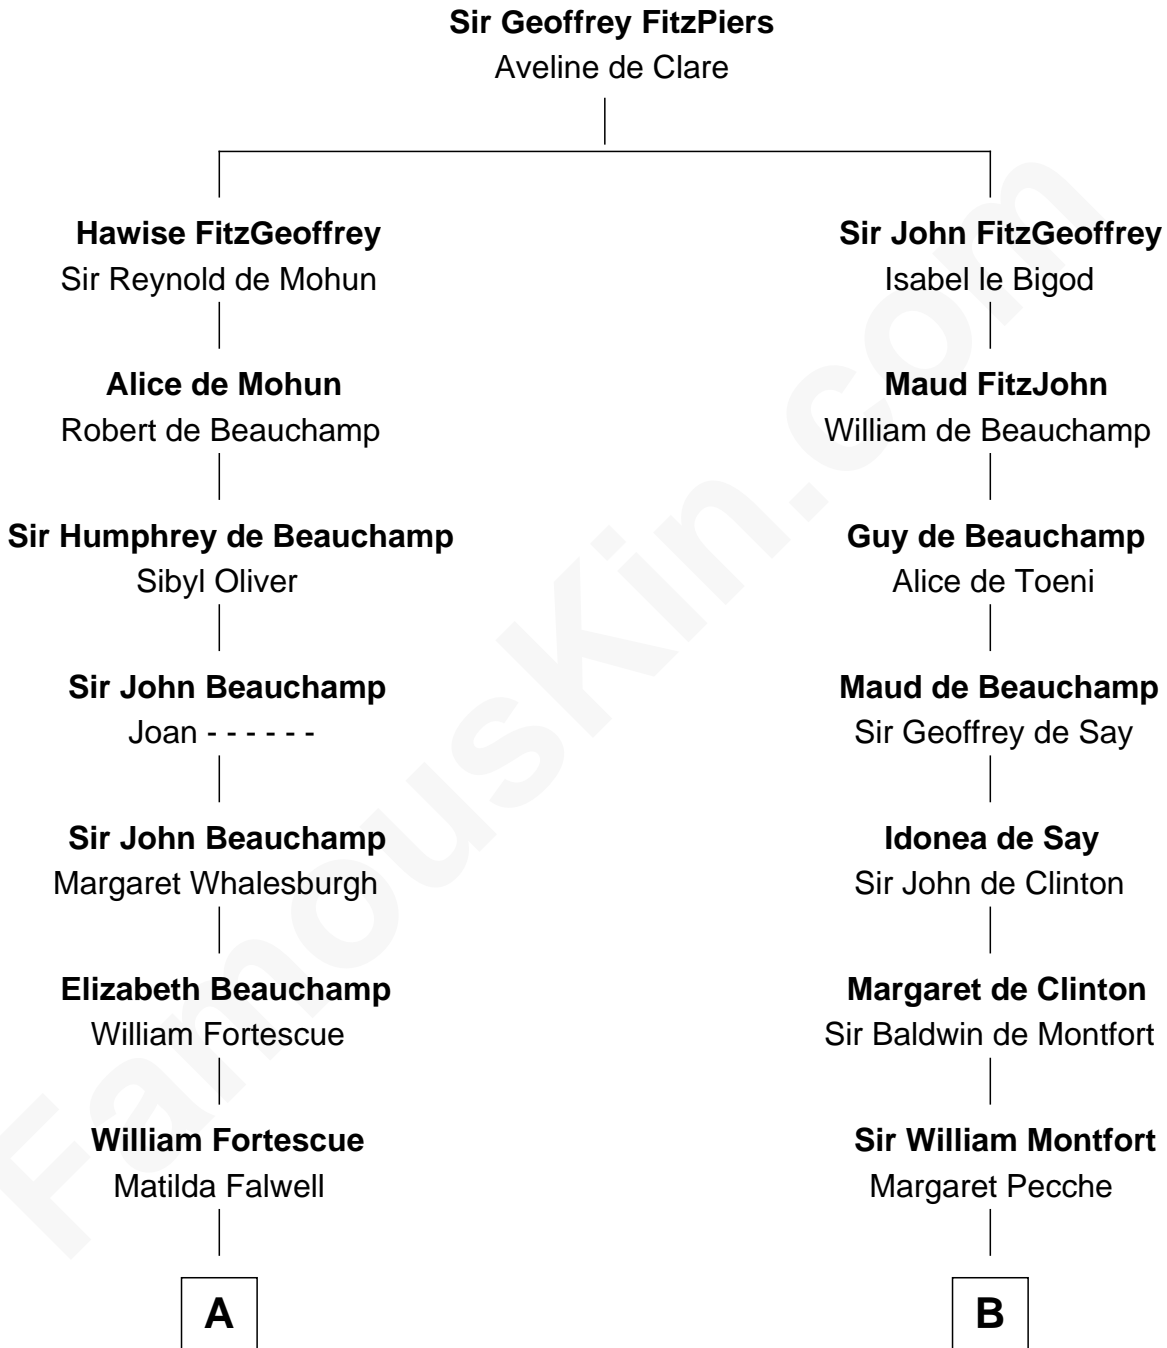

# FamousKin.com Relationship Chart of

**Harriet Beecher Stowe**

*Author of Uncle Tom's Cabin*

20th cousin 1 time removed of

**Stephen A. Douglas**

*Participated in Lincoln-Douglas Debates*

**C**

**Andrew Ward**  
Diana Hubbard  
|  
**Roxana Ward**  
Eli Foote  
|  
**Roxana Foote**  
Rev. Dr. Lyman Beecher  
|  
**Harriet Beecher Stowe**  
*Author of Uncle Tom's Cabin*

**D**

**Benjamin Fiske**  
Abigail Bowen  
|  
**Benjamin Fiske**  
Susannah Briggs  
|  
**Rev. Nathaniel Fiske**  
Sarah Arnold  
|  
**Sarah Fiske**  
Dr. Stephen Arnold Douglass  
|  
**Stephen A. Douglas**  
*The Lincoln-Douglas Debates*