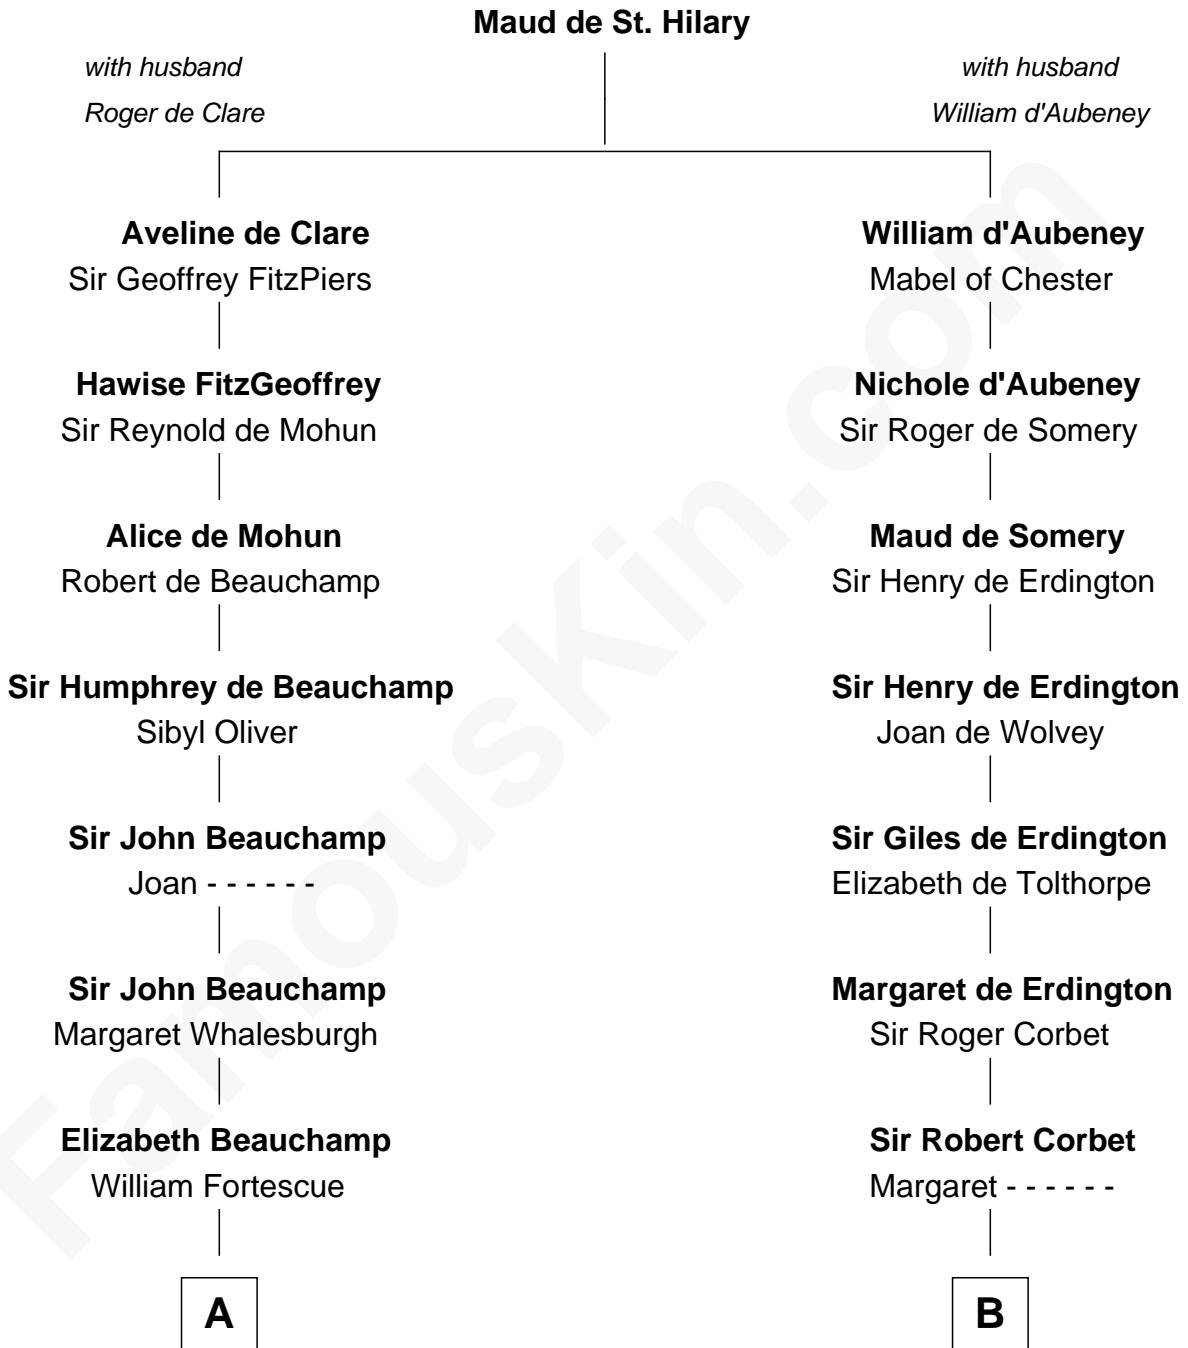

FamousKin.com Relationship Chart of

Harriet Beecher Stowe

Author of Uncle Tom's Cabin

21st cousin of

John Davis Long

32nd Governor of Massachusetts

C

Col. Andrew Ward

Elizabeth Fowler

Andrew Ward

Diana Hubbard

Roxana Ward

Eli Foote

Roxana Foote

Rev. Dr. Lyman Beecher

Harriet Beecher Stowe