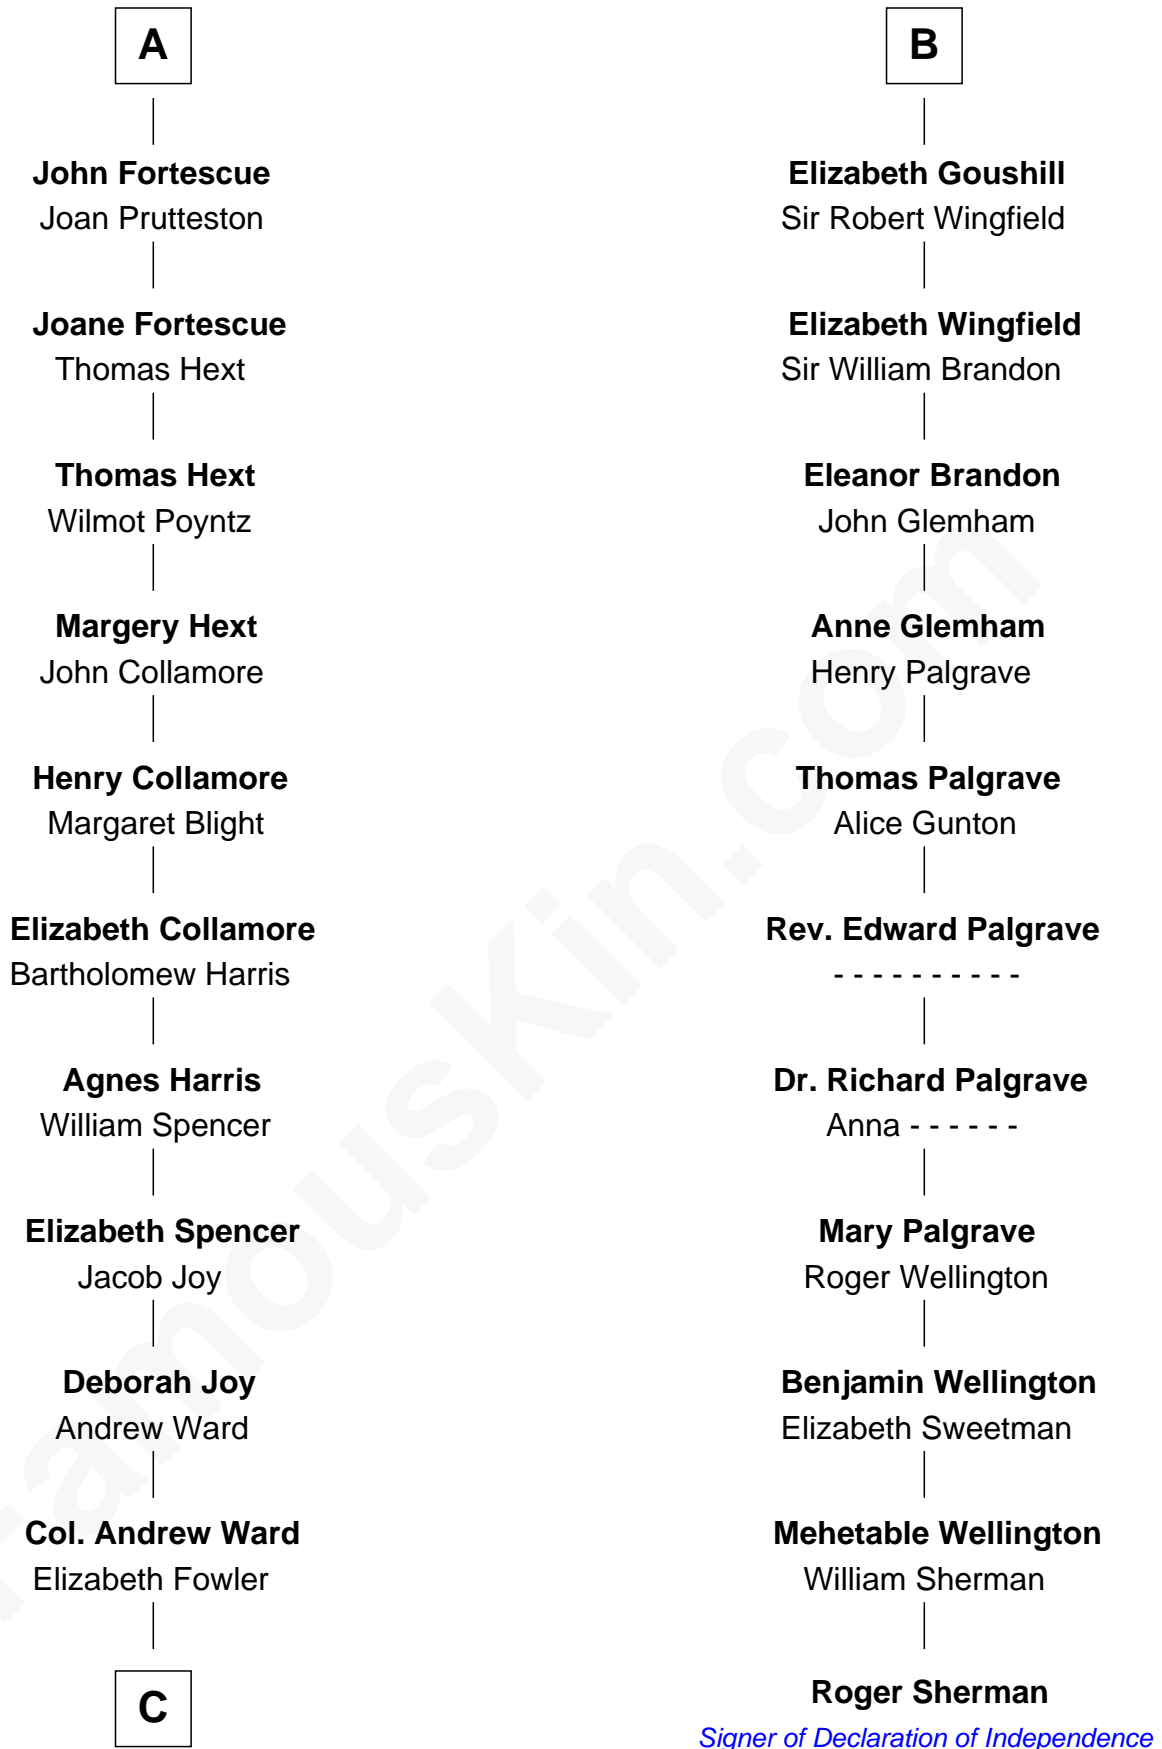

## Relationship Chart of

**Harriet Beecher Stowe**

*Author of Uncle Tom's Cabin*

17th cousin 3 times removed of

**Roger Sherman**

*Signer of the Declaration of Independence*

**C**

—  
**Andrew Ward**  
Diana Hubbard

—  
**Roxana Ward**  
Eli Foote

—  
**Roxana Foote**  
Rev. Dr. Lyman Beecher

—  
**Harriet Beecher Stowe**  
*Author of Uncle Tom's Cabin*

FamousKin.com