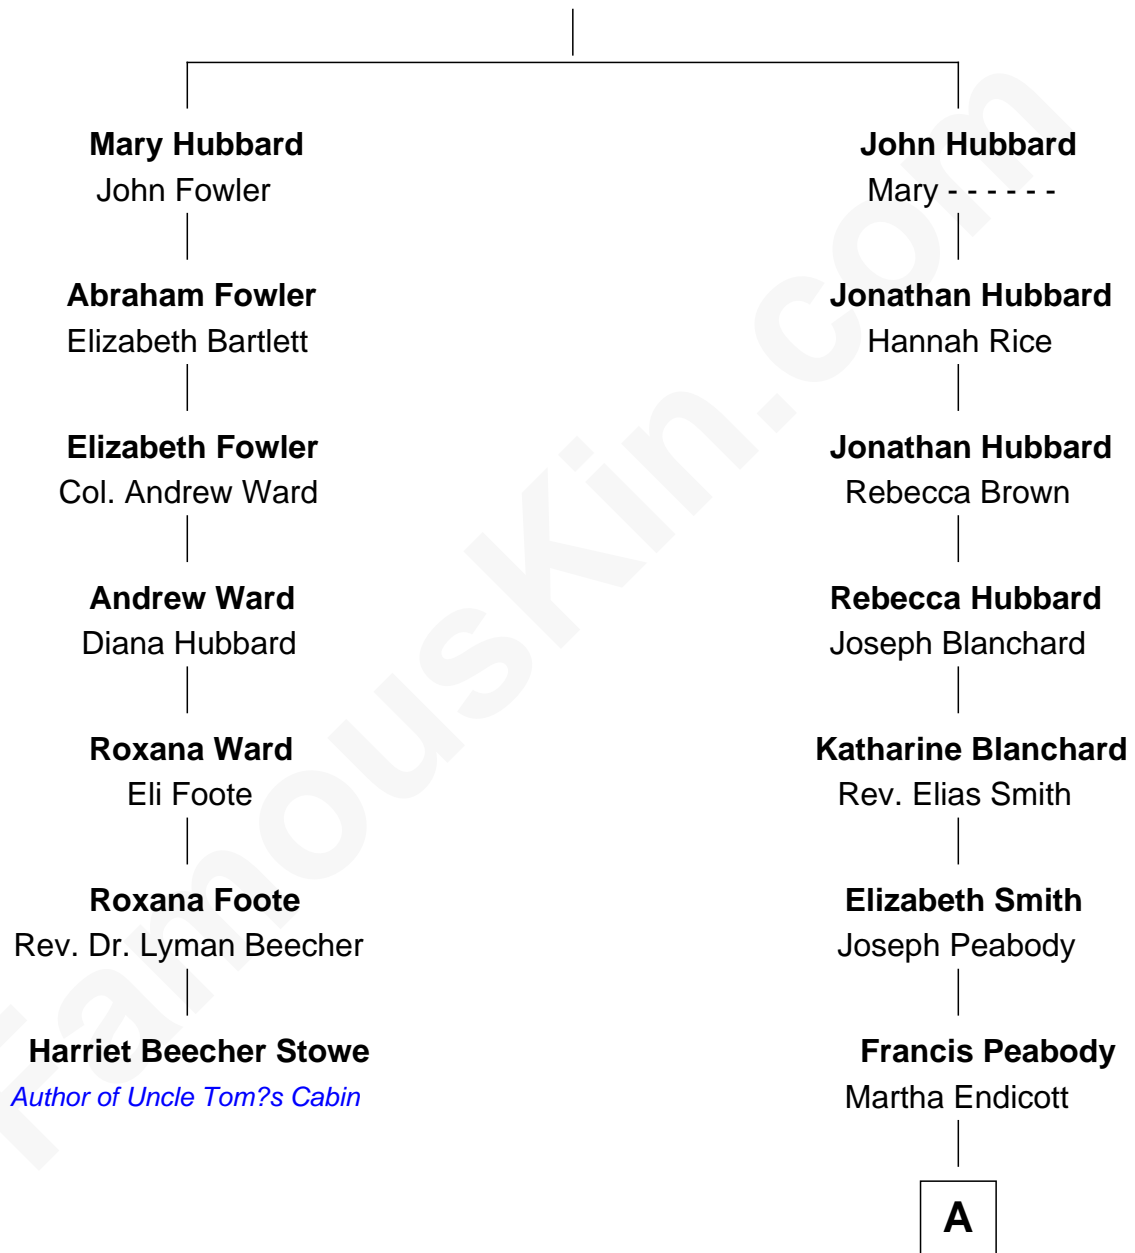

FamousKin.com Relationship Chart of

Harriet Beecher Stowe

Author of Uncle Tom?s Cabin

6th cousin 5 times removed of

Kyra Sedgwick

TV and Movie Actress

George Hubbard

Mary Bishop

A

Samuel Endicott Peabody

Marianne Cabot Lee

Rev. Dr. Endicott Peabody

Fannie Peabody

Helen Peabody

Robert Minturn Sedgwick

Henry Dwight Sedgwick