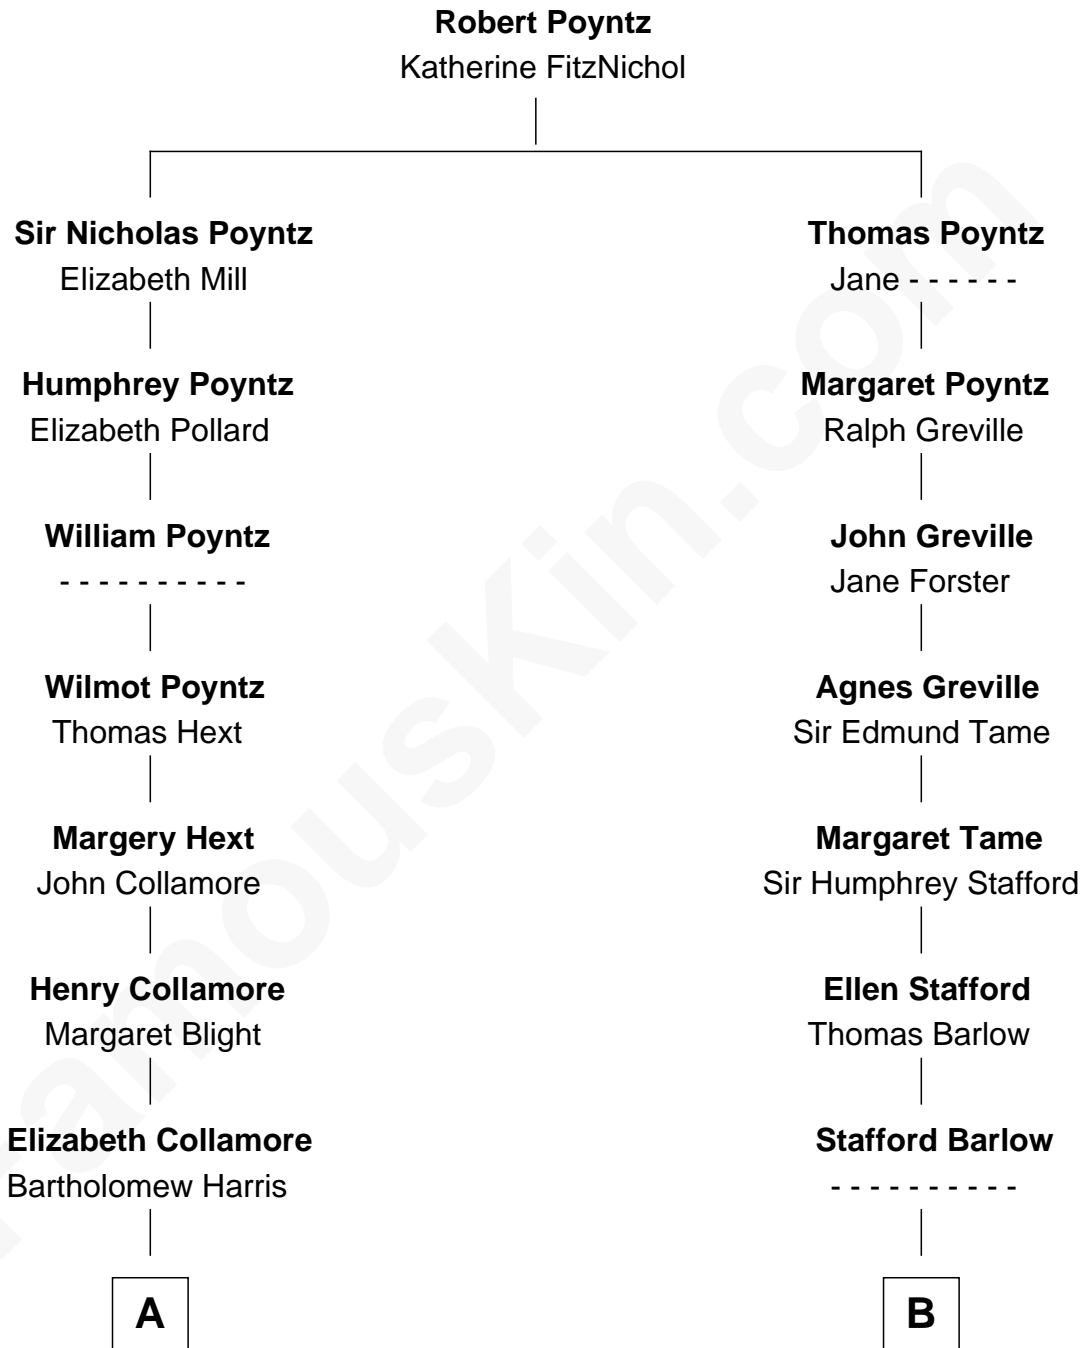

FamousKin.com Relationship Chart of

Harriet Beecher Stowe

Author of Uncle Tom's Cabin

14th cousin 4 times removed of

Kyra Sedgwick

TV and Movie Actress

C

Henry Dwight Sedgwick

Patricia Ann Rosenwald

Kyra Sedgwick

TV and Movie Actress

FamousKin.com