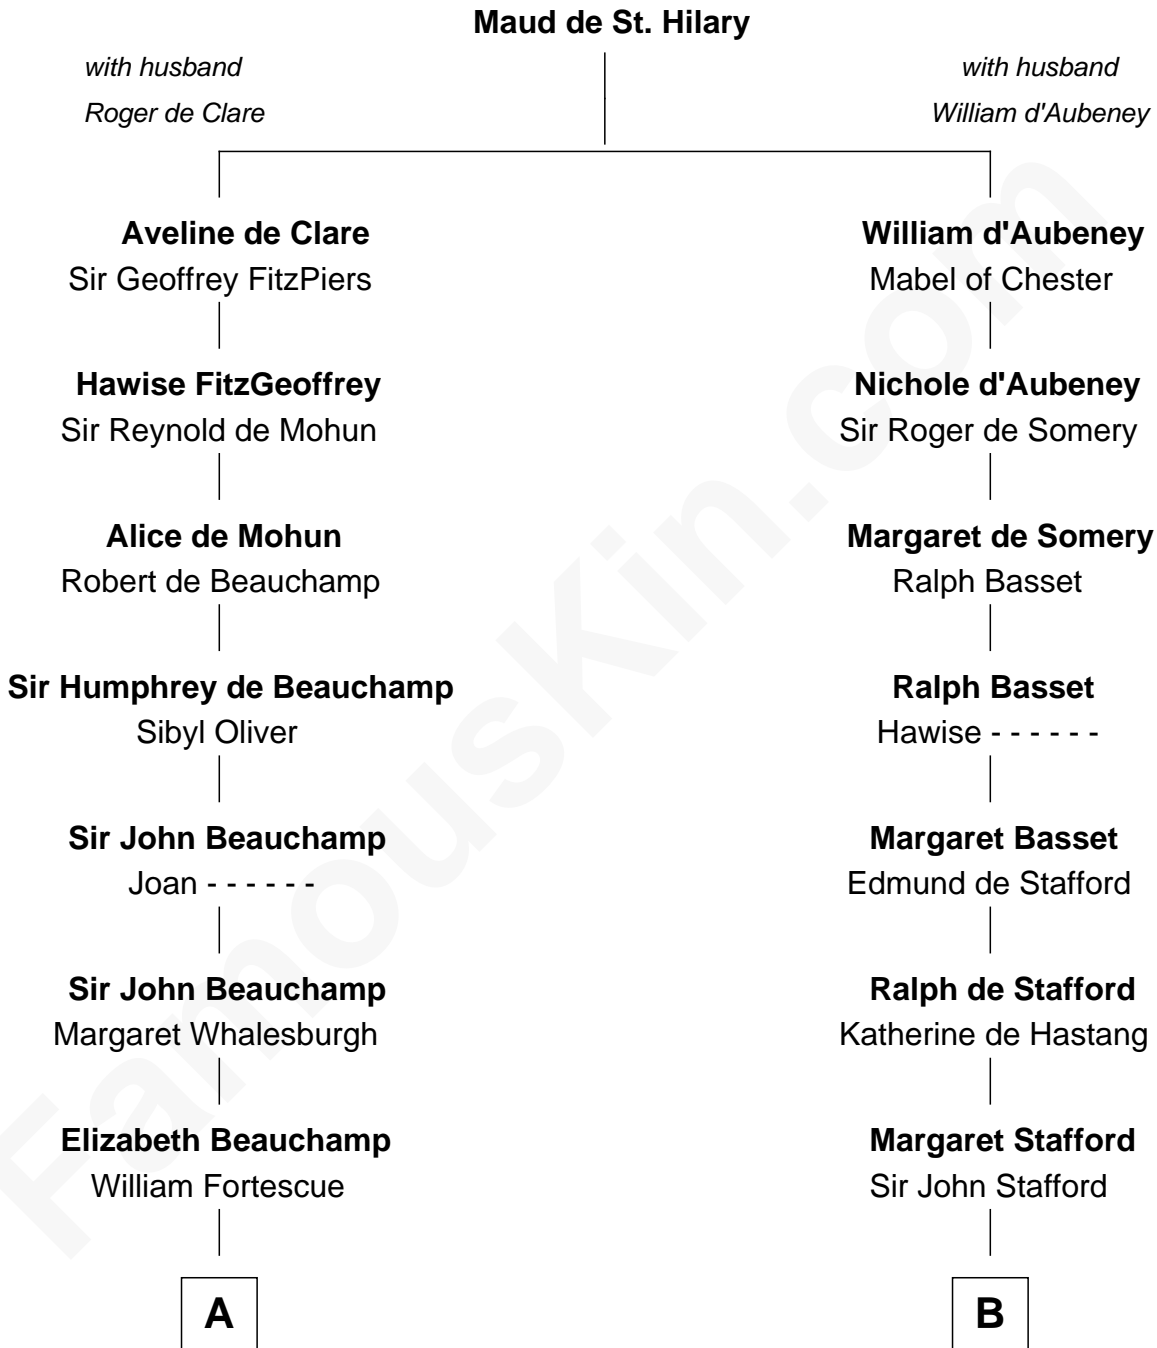

FamousKin.com Relationship Chart of

Harriet Beecher Stowe

Author of Uncle Tom's Cabin

19th cousin 2 times removed of

William Ellery

Signer of the Declaration of Independence

C

Col. Andrew Ward

Elizabeth Fowler

Andrew Ward

Diana Hubbard

Roxana Ward

Eli Foote

Roxana Foote

Rev. Dr. Lyman Beecher

Harriet Beecher Stowe