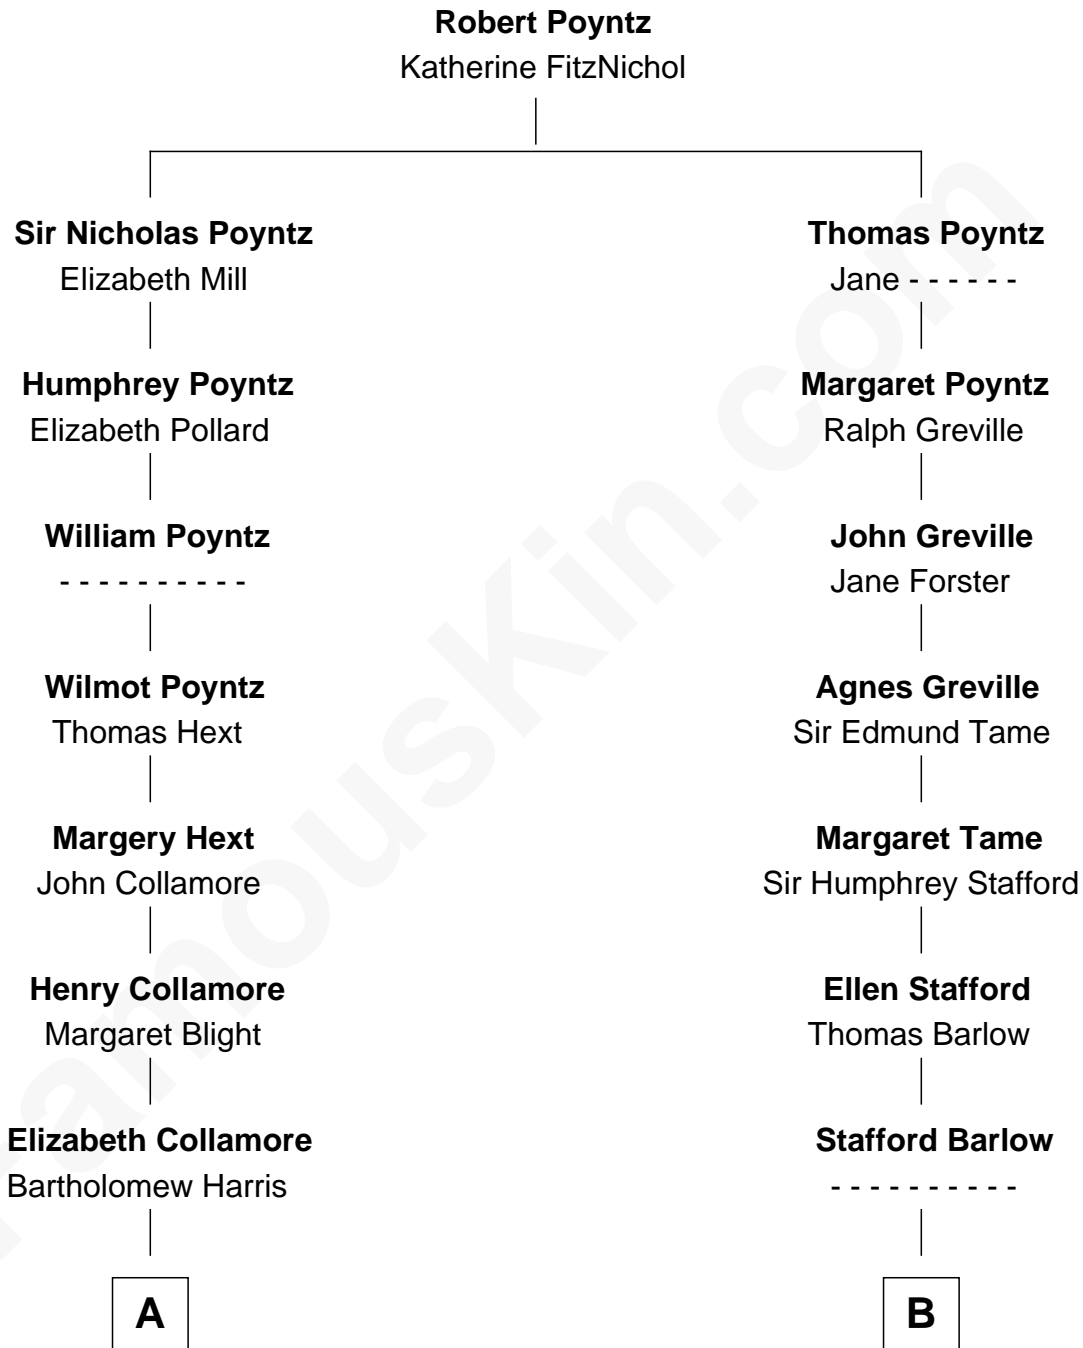

FamousKin.com Relationship Chart of

Harriet Beecher Stowe

Author of Uncle Tom's Cabin

11th cousin 3 times removed of

William Ellery

Signer of the Declaration of Independence

A

Agnes Harris
William Spencer

Elizabeth Spencer
Jacob Joy

Deborah Joy
Andrew Ward

Col. Andrew Ward
Elizabeth Fowler

Andrew Ward
Diana Hubbard

Roxana Ward
Eli Foote

Roxana Foote
Rev. Dr. Lyman Beecher

Harriet Beecher Stowe
Author of Uncle Tom's Cabin