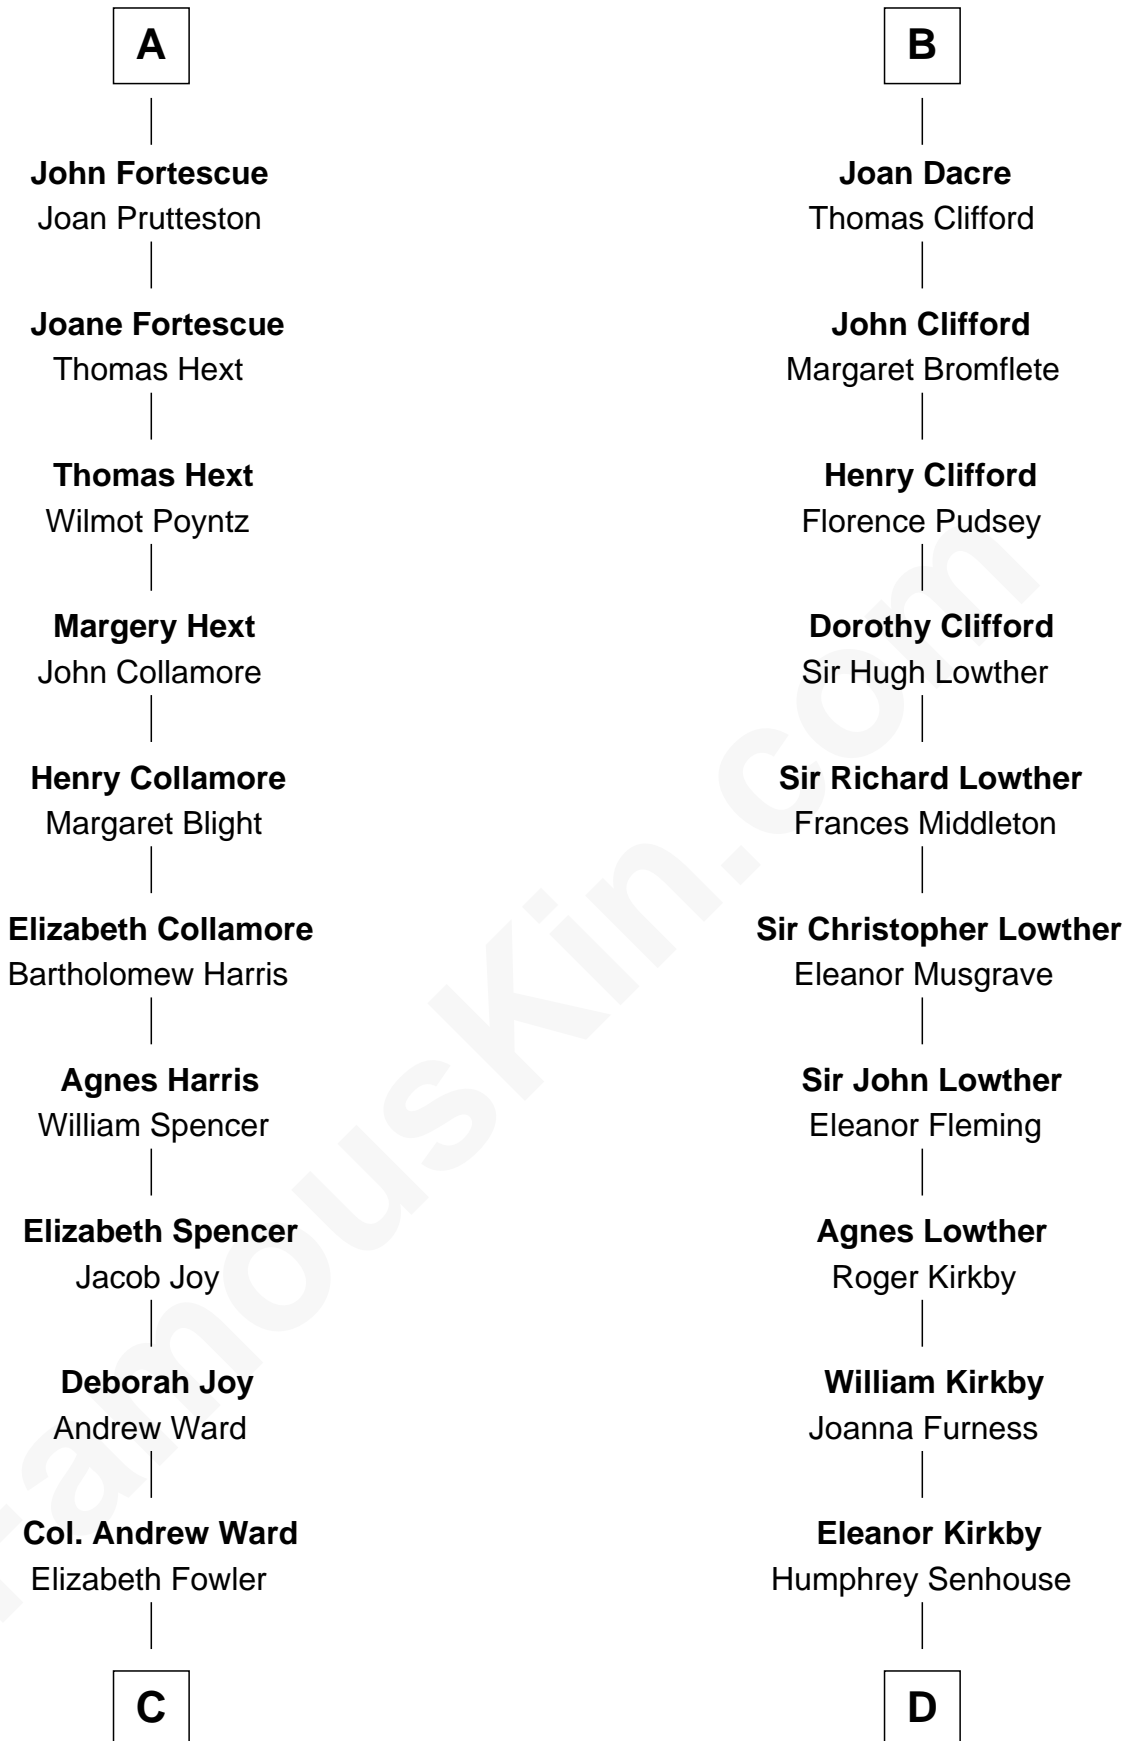

# FamousKin.com Relationship Chart of

**Harriet Beecher Stowe**

*Author of Uncle Tom's Cabin*

19th cousin 1 time removed of

**Fletcher Christian**

*Leader of the mutiny on the Bounty*

**C**

**Andrew Ward**  
Diana Hubbard

**Roxana Ward**  
Eli Foote

**Roxana Foote**  
Rev. Dr. Lyman Beecher

**Harriet Beecher Stowe**  
*Author of Uncle Tom's Cabin*

**D**

**Bridget Senhouse**  
John Christian

**Charles Christian**  
Anne Dixon

**Fletcher Christian**  
*Leader of the mutiny on the Bounty*