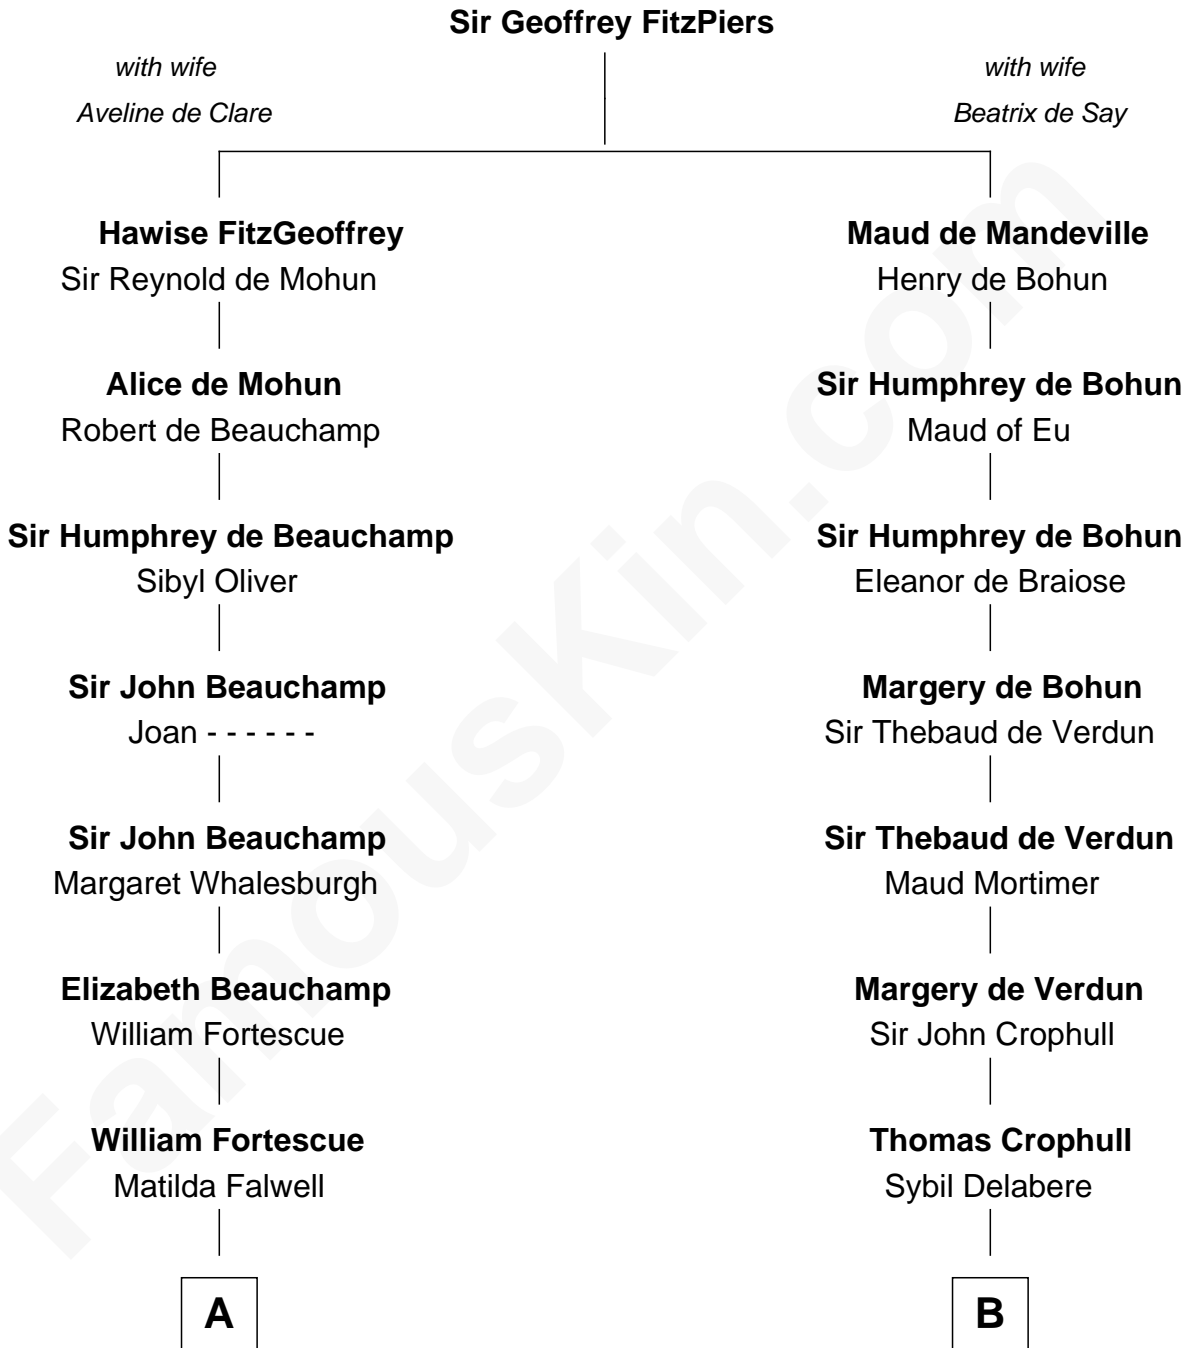

# FamousKin.com Relationship Chart of

**Harriet Beecher Stowe**  
*Author of Uncle Tom's Cabin*

20th cousin of

**Button Gwinnett**

*Signer of the Declaration of Independence*

**C**

**Andrew Ward**  
Diana Hubbard

**Roxana Ward**  
Eli Foote

**Roxana Foote**  
Rev. Dr. Lyman Beecher

**Harriet Beecher Stowe**  
*Author of Uncle Tom's Cabin*

**D**

**George Gwinnett**  
Elizabeth Randle

**George Gwinnett**  
Elizabeth Coxe