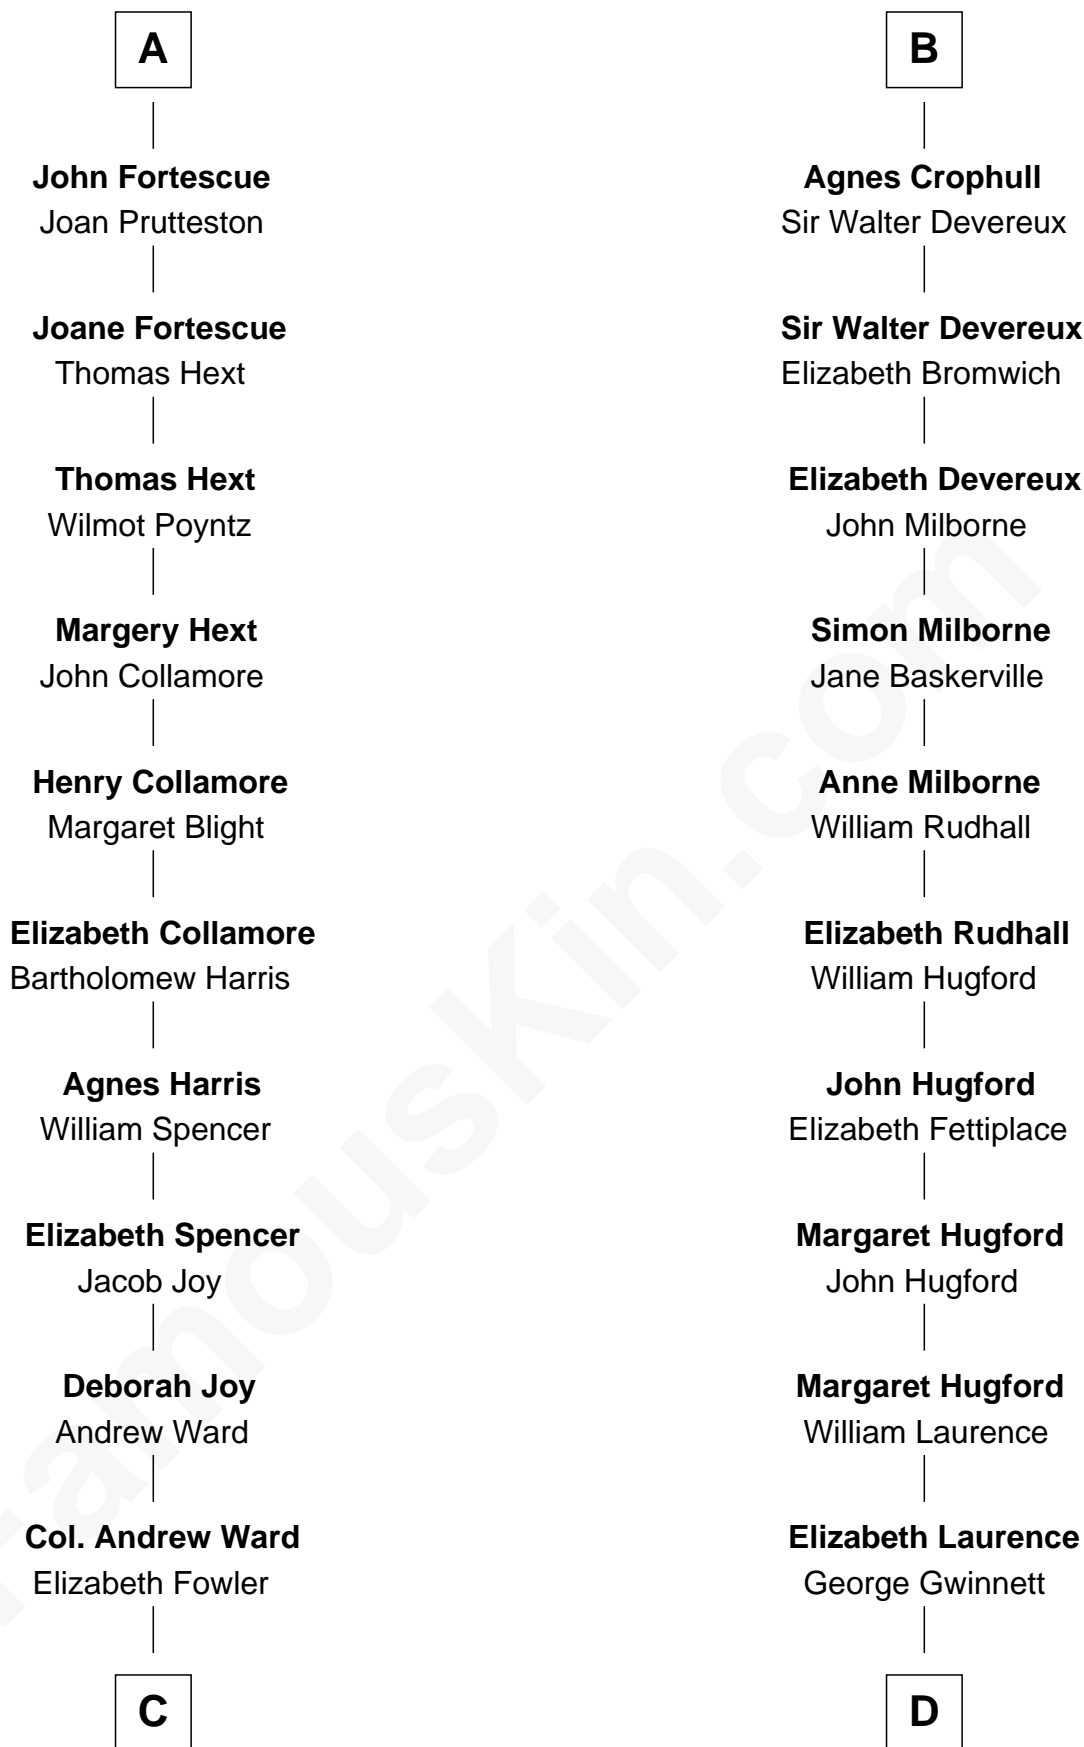

# FamousKin.com Relationship Chart of

**Harriet Beecher Stowe**  
*Author of Uncle Tom's Cabin*

20th cousin of

**Button Gwinnett**

*Signer of the Declaration of Independence*

**C**

**Andrew Ward**  
Diana Hubbard

**Roxana Ward**  
Eli Foote

**Roxana Foote**  
Rev. Dr. Lyman Beecher

**Harriet Beecher Stowe**  
*Author of Uncle Tom's Cabin*

**D**

**George Gwinnett**  
Elizabeth Randle

**George Gwinnett**  
Elizabeth Coxe