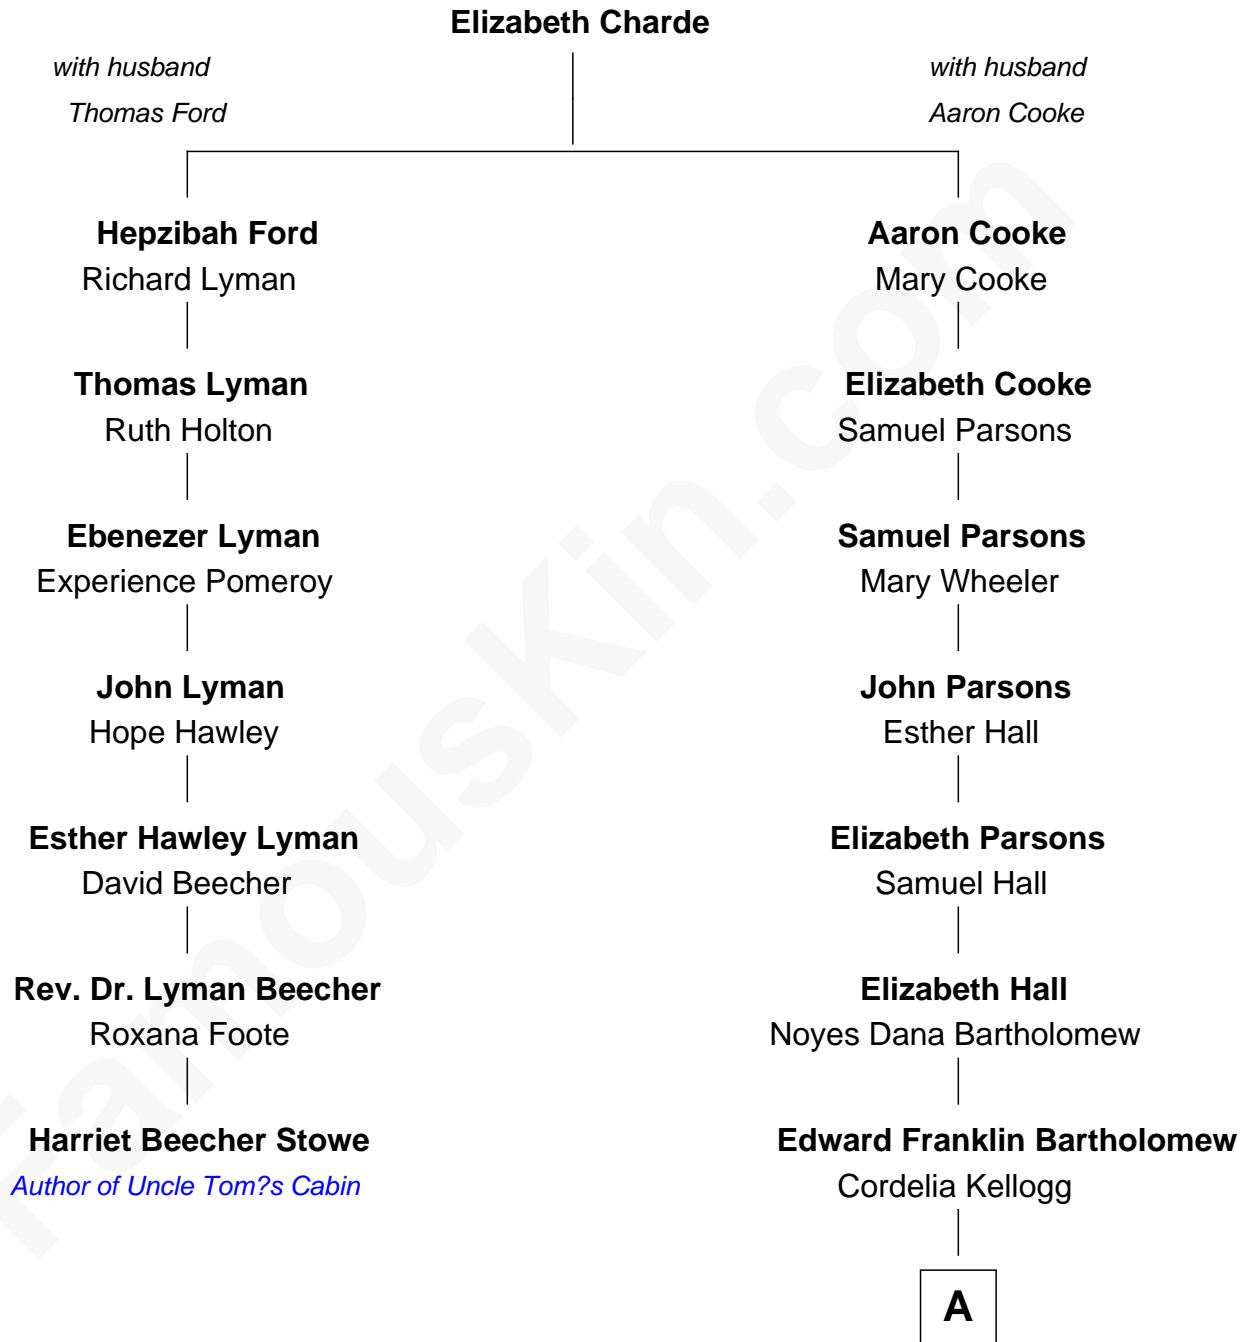

FamousKin.com Relationship Chart of

Harriet Beecher Stowe

Author of Uncle Tom's Cabin

6th cousin 4 times removed of

Clint Eastwood

TV & Film Actor and Director

A

|
Sophia Aurelia Bartholomew

Charles Claude Runner

|
Waldo Errol Runner

Virginia May McClanahan

|
Margaret Ruth Runner

Clinton Eastwood

|
Clint Eastwood

TV & Film Actor and Director

FamousKin.com