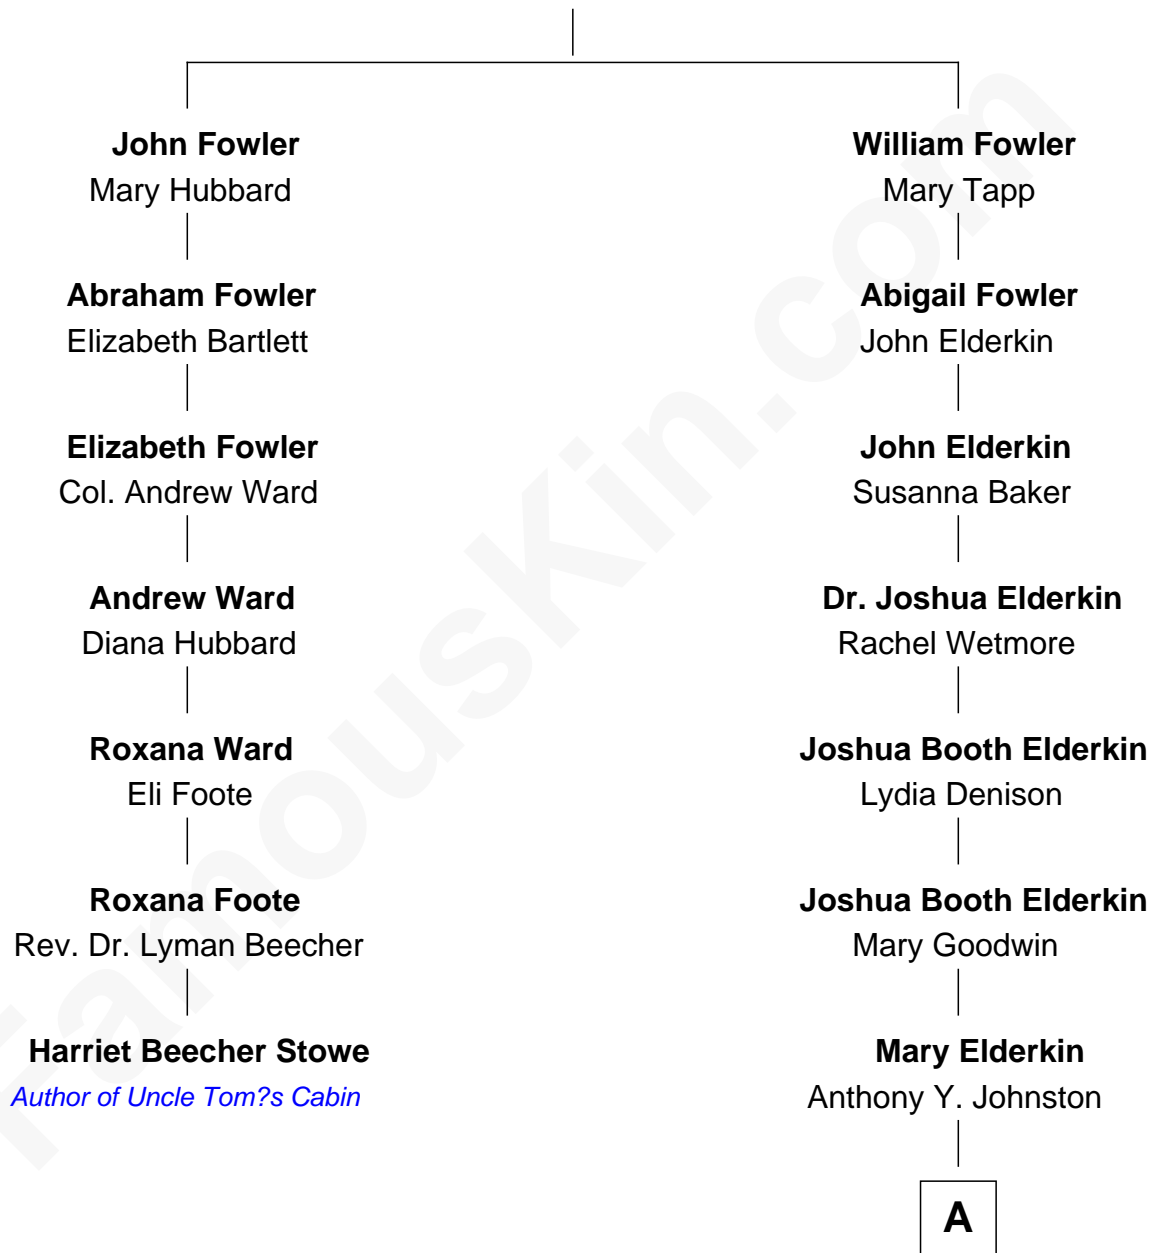

FamousKin.com Relationship Chart of

Harriet Beecher Stowe

Author of Uncle Tom's Cabin

6th cousin 5 times removed of

Dr. Peggy Whitson

NASA and Axiom Space Astronaut

William Fowler

A

John Wesley Johnston

Lavina Luther Beightol

Charles Wesley Johnston

Mabel Anna Garland

Wanda Pauline Johnston

Christien O. Walters

Beth Avalee Walters

Earl Keith Whitson