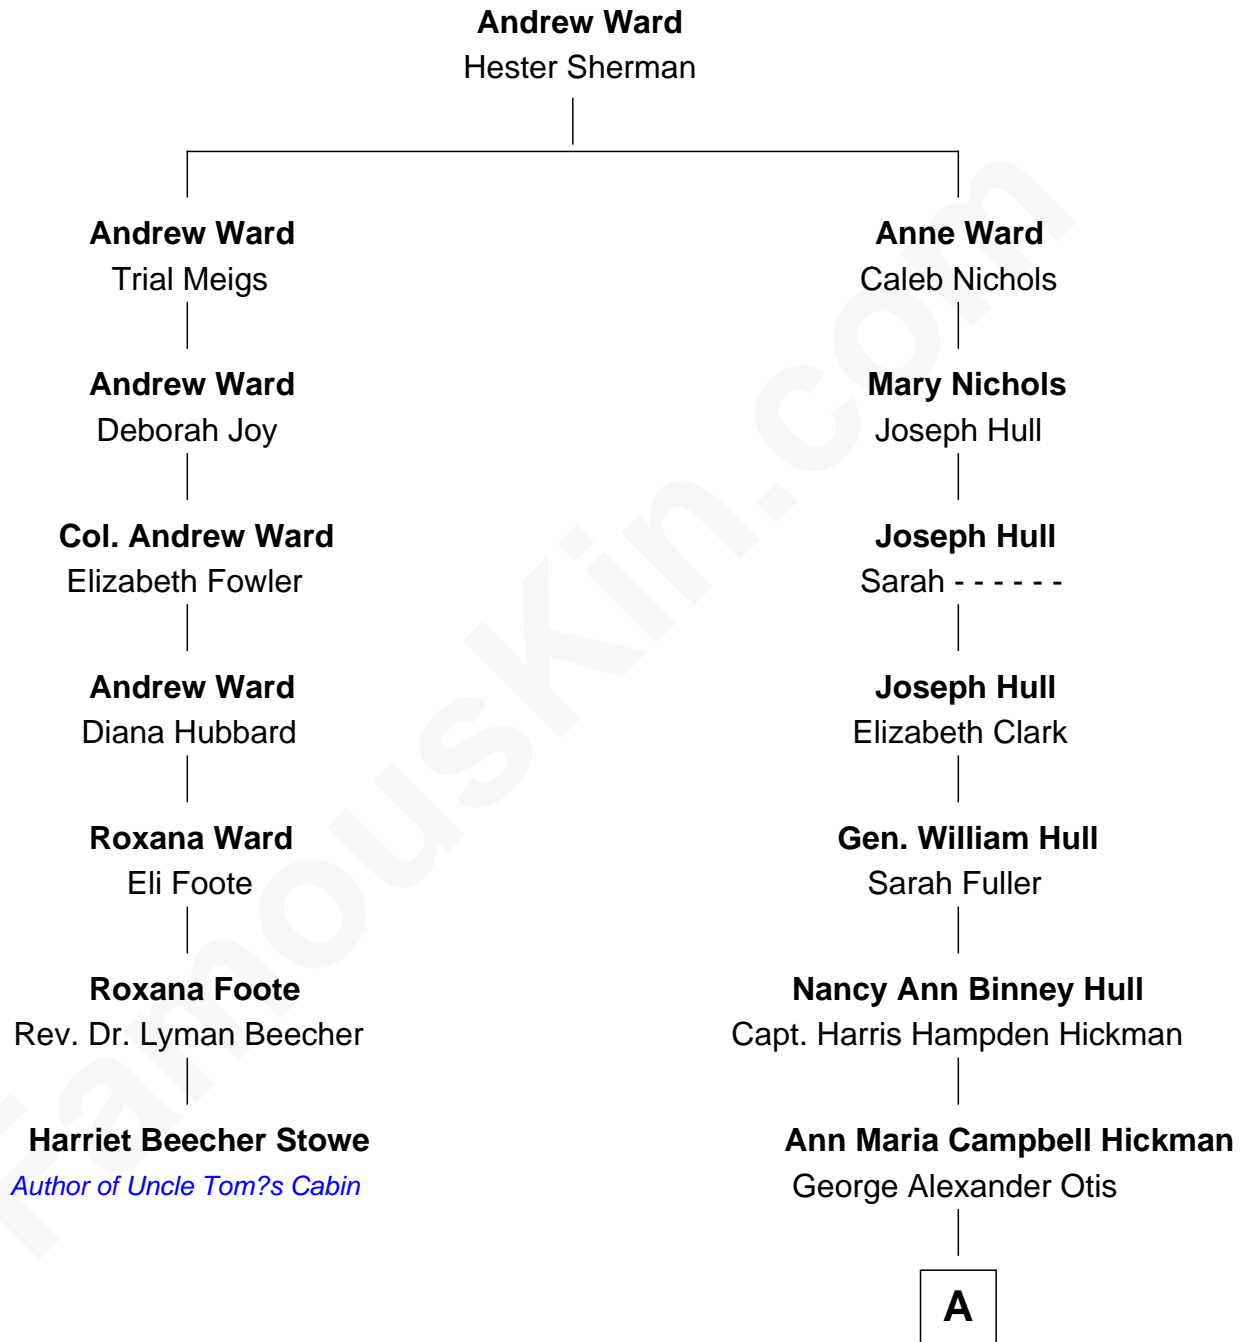

# FamousKin.com Relationship Chart of

**Harriet Beecher Stowe**

*Author of Uncle Tom's Cabin*

6th cousin 5 times removed of

**George Winston**

*New Age Pianist*

A

Dr. George Alexander Otis

Pauline Clark Baur

Anna Marie Otis

Isaac Winston

George Otis Winston

Helen Comfort Stagg

George Otis Winston

Mary Annabel Bohannon

George Winston

*New Age Pianist*