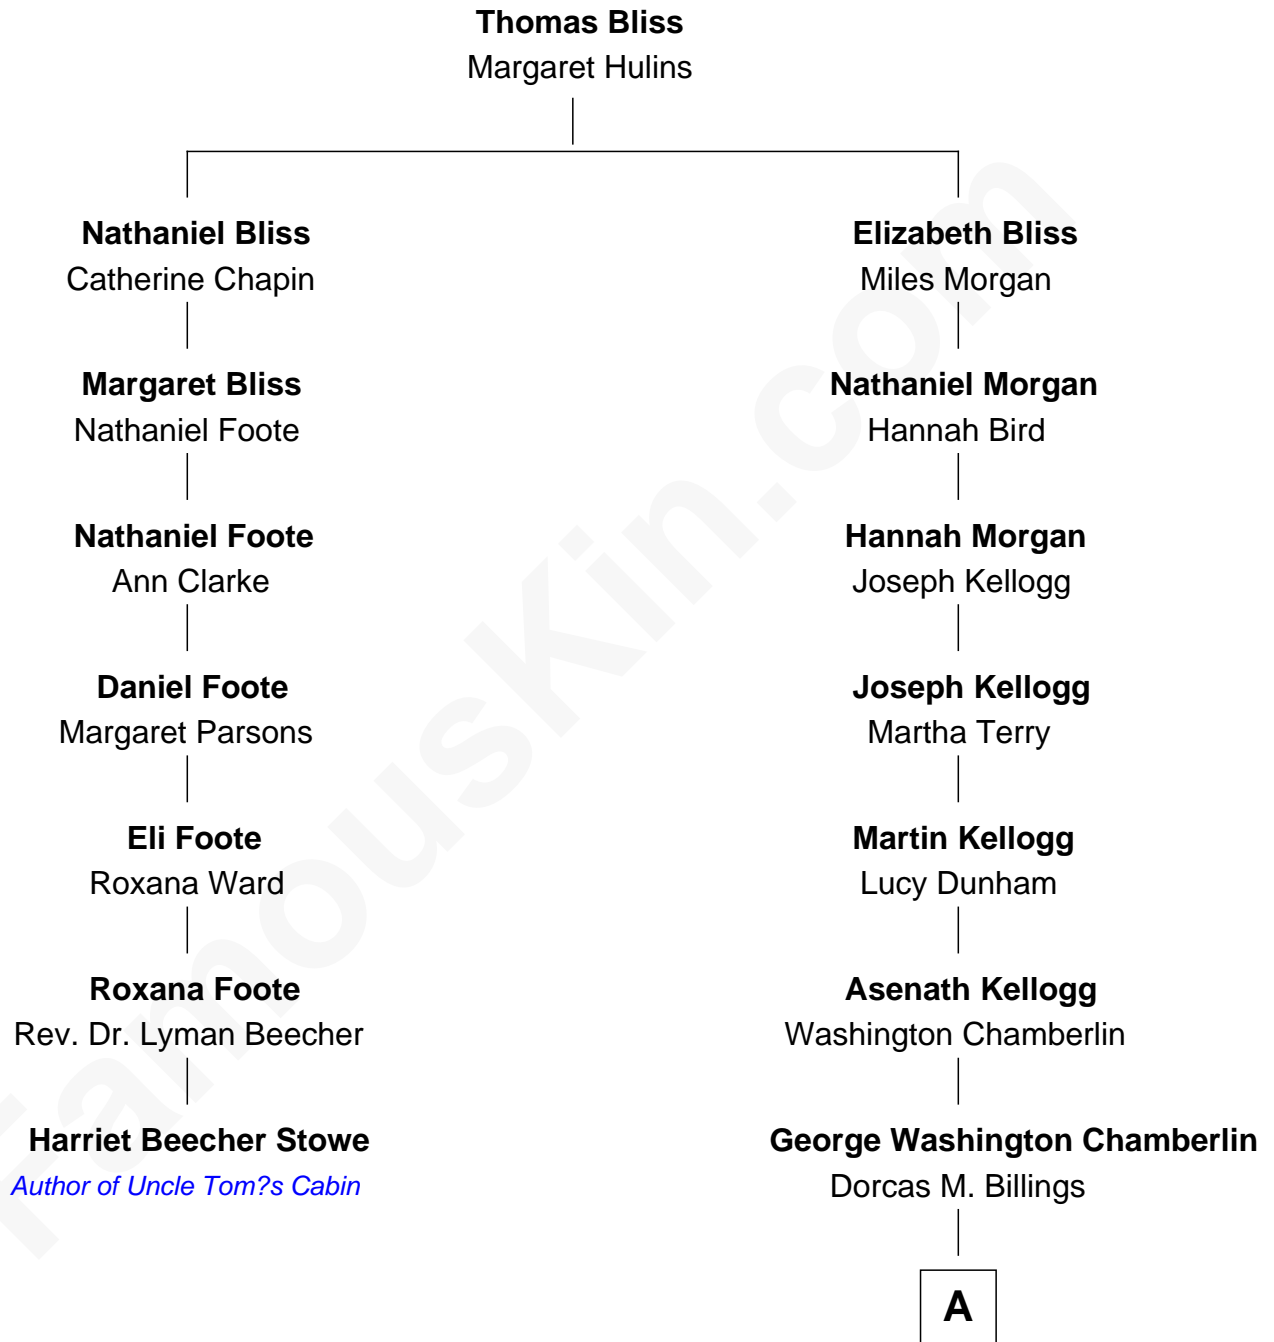

FamousKin.com Relationship Chart of

Harriet Beecher Stowe

Author of Uncle Tom's Cabin

6th cousin 6 times removed of

Shannon Woodward

TV and Movie Actress

A

—
Emma Dorcas Chamberlin

James Benton Woodward

—
Willis Benton Woodward

Friedericke M. Steuer

—
Roy Colefax Woodward

Edna Mary Doty

—
Gary Allen Woodward

Norma Corrine Swedlund

—
Steven Gary Woodward

Kathleen Andrea West

—
Shannon Woodward

TV and Movie Actress