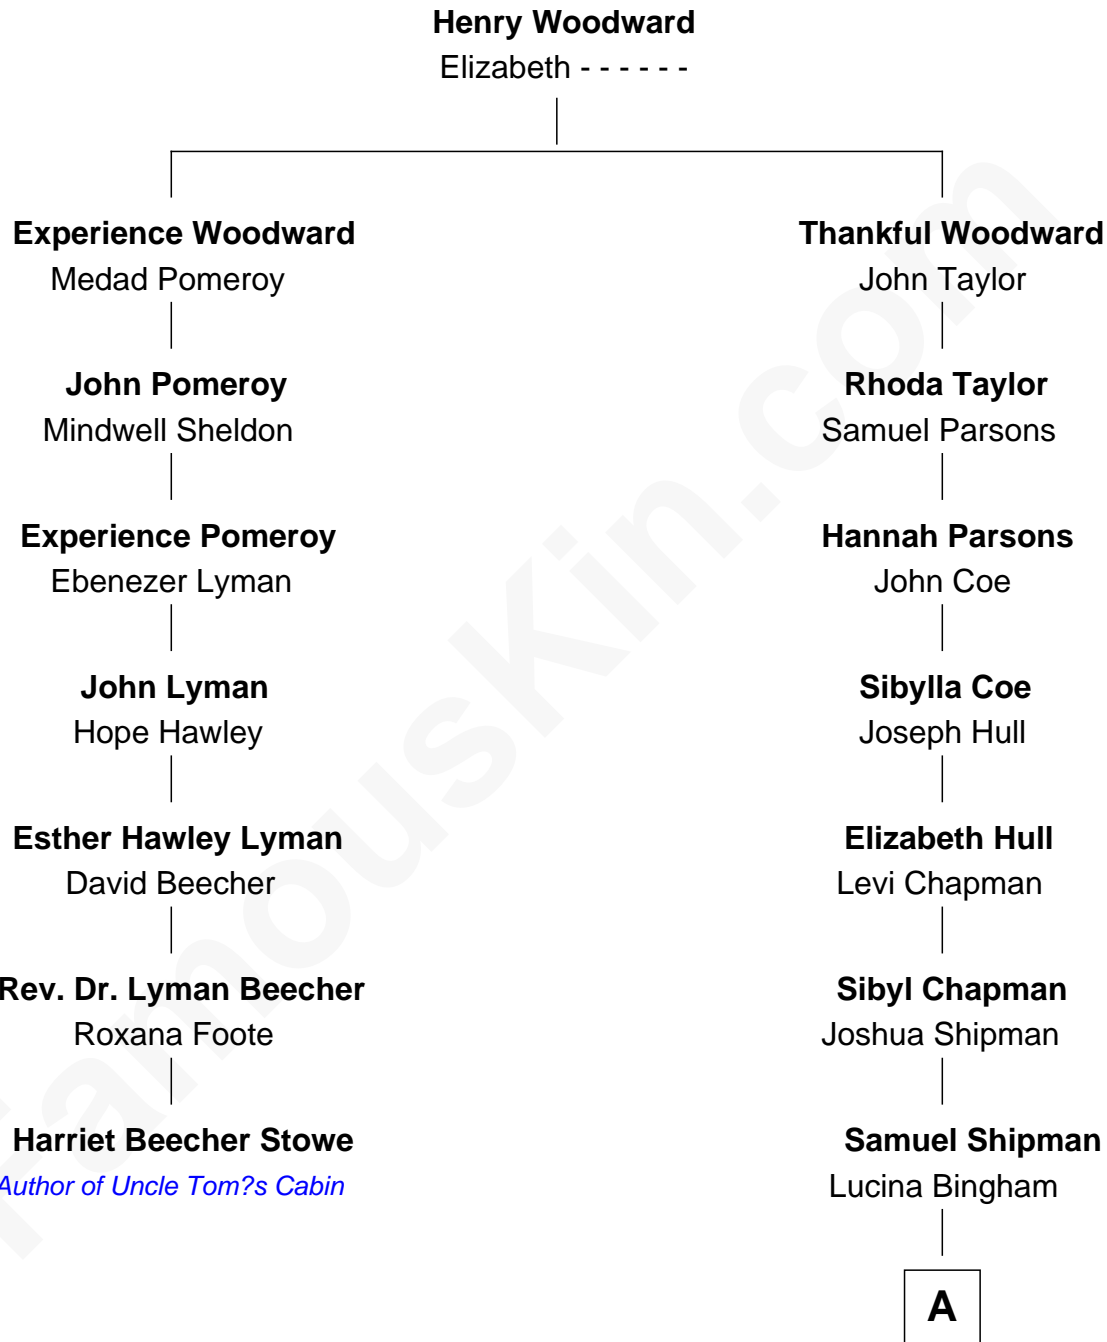

# FamousKin.com Relationship Chart of

**Harriet Beecher Stowe**

*Author of Uncle Tom's Cabin*

6th cousin 4 times removed of

**Dewey F. Bartlett**

*19th Governor of Oklahoma*

**A**

|  
**Harriet Lucena Shipman**

Martin Dewey Follett

|  
**Alfred Dewey Follett**

Lula Hopkins

|  
**Jessie Hopkins Follett**

David Albert Bartlett

|  
**Dewey F. Bartlett**

*19th Governor of Oklahoma*

FamousKin.com